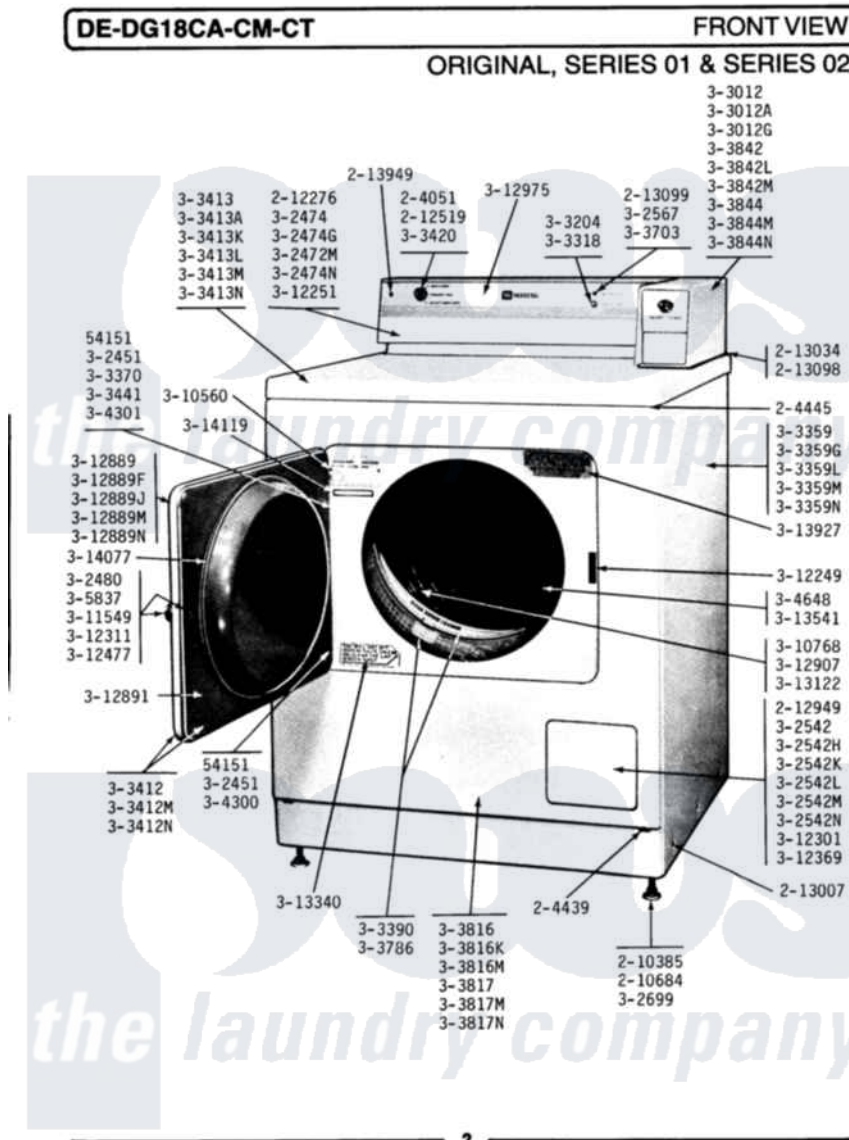

Maytag GDE18CM 01 - FRONT VIEW

Maytag Commercial Maytag GDE18CM Dryer Parts Parts Diagram 01 - FRONT VIEW
 Click on the part number to view part

Item	Original Part Number	Replaced By	Status	Part Description
001	NLA		Not Available	SCREW, No.4-40 X 1/4
002	204051	22204051		Knob
003	204439			Screw And Fstner Assembly
004	204445			Screw And Fastener Assembly
005	210385			Lock Nut For Adjustable Leg
006	210684			Foot, Adjustable Leg
007	212276	W10116760		Screw
008	212519	488234		Screw 8-32 X 1/4
009	212949	22001866		Screw, Relay
010	213007			Xfor Cabinet See Cabinet, Back
011	NLA		Not Available	GASKET UNDER CONTROL CENTER
012	213099			Lens For Control Panel
013	213949			Screw, No.8-18 X 5/16 Inch
014	NLA		Not Available	HINGE ASSEMBLY----N
015	NLA		Not Available	CONTROL COVER-WHITE