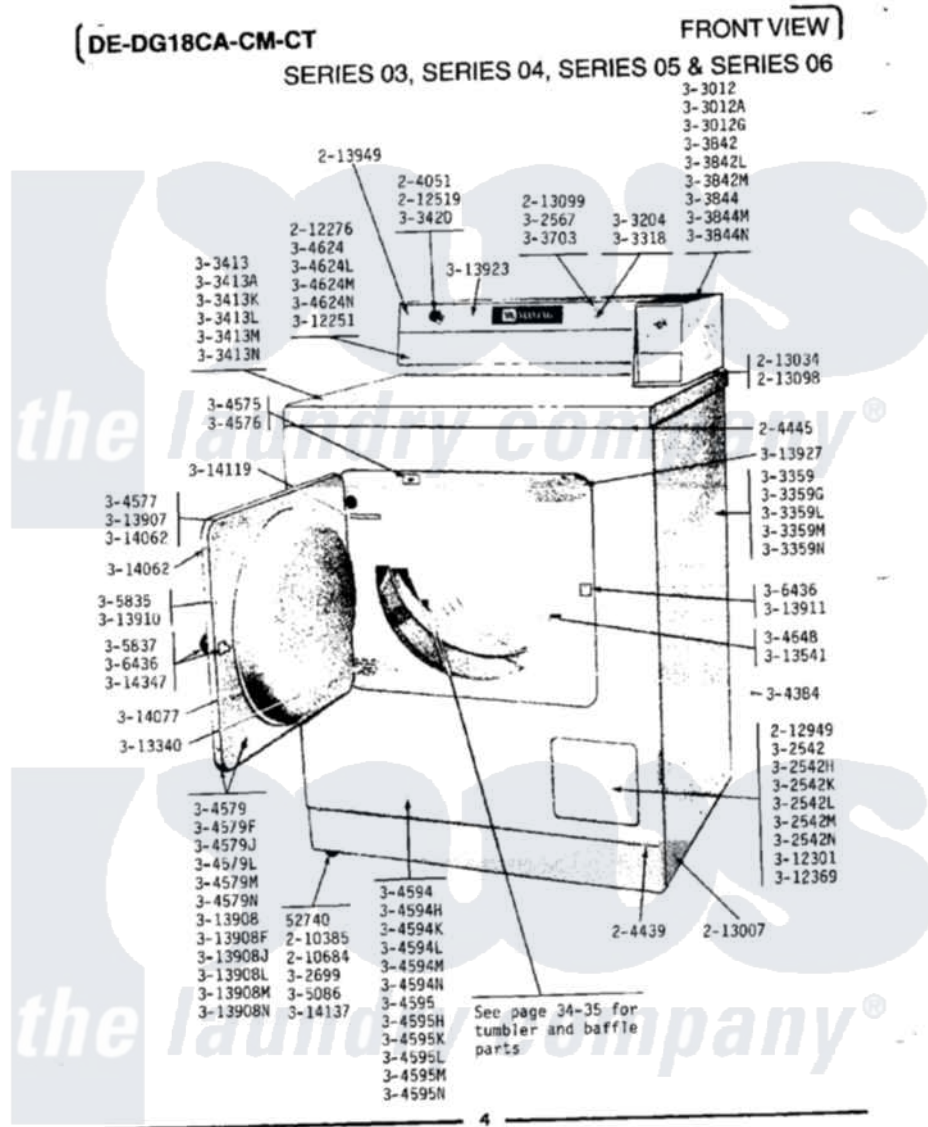

Maytag GDE18CM 02 - FRONT VIEW (SERIES 03)

Maytag Commercial Maytag GDE18CM Dryer Parts Parts Diagram 02 - FRONT VIEW (SERIES 03)
 Click on the part number to view part

Item	Original Part Number	Replaced By	Status	Part Description
001	Y052740	62739		Nut, Lock
002	204051	22204051		Knob
003	204439			Screw And Fstner Assembly
004	204445			Screw And Fastener Assembly
005	210385			Lock Nut For Adjustable Leg
006	210684			Foot, Adjustable Leg
007	212276	W10116760		Screw
008	212519	488234		Screw 8-32 X 1/4
009	212949	22001866		Screw, Relay
010	213007			Xfor Cabinet See Cabinet, Back
011	NLA		Not Available	GASKET UNDER CONTROL CENTER
012	213099			Lens For Control Panel
013	213949			Screw, No.8-18 X 5/16 Inch
014	Y303204			Start Switch With Nuts
015	NLA		Not Available	CABINET-WHITE