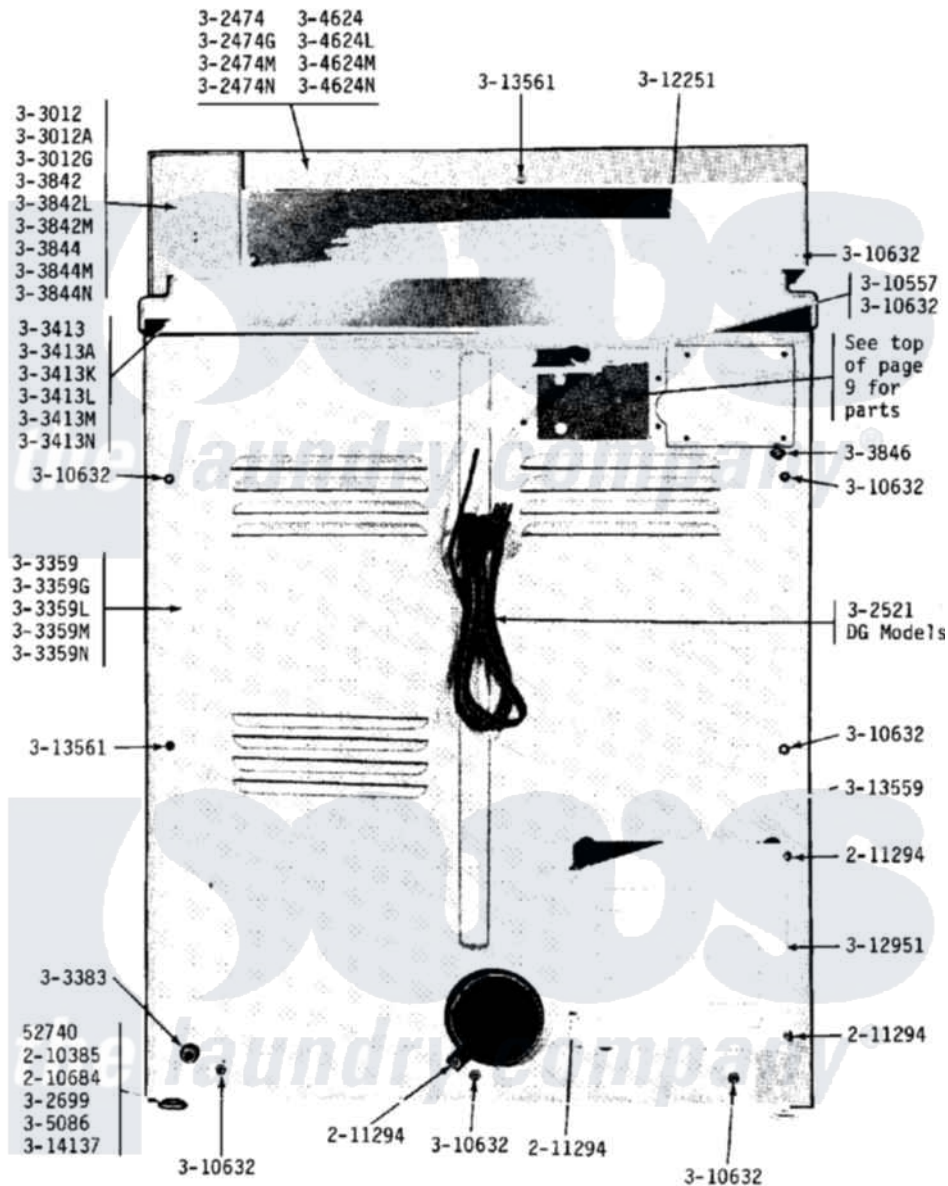

Maytag GDE18CM 03 - REAR VIEW

Maytag [Commercial Maytag GDE18CM Dryer Parts](#) Parts Diagram 03 - REAR VIEW
 Click on the part number to view part

Item	Original Part Number	Replaced By	Status	Part Description
001	Y052740	62739		Nut, Lock
002	210385			Lock Nut For Adjustable Leg
003	210684			Foot, Adjustable Leg
004	211294	90767		Screw, 8A X 3/8 HeX Washer Head Tapping
NI	NLA		Not Available	CONTROL COVER-WHITE
"	NLA		Not Available	CONTROL COVER-HARVEST WHEAT
007	Y302699	22003428		Leg, Adjustable
NI	NLA		Not Available	CABINET-WHITE
"	NLA		Not Available	CABINET-ALMOND
"	NLA		Not Available	CABINET-HARVEST WHEAT
"	Y303361		Not Available	BASE ASSY. (UPPER & LOWER)
"	NLA		Not Available	TOP COVER-WHITE
"	NLA		Not Available	TOP COVER-ALMOND
"	NLA		Not Available	TOP COVER-HARVEST WHEAT

"	Y303442		EXHAUST DUCT ASSEMBLY
"	NLA	Not Available	CONTROL CENTER-WHITE
"	NLA	Not Available	CONTROL CENTER-HARVEST WHEA
"	NLA	Not Available	SCREW & WASHER ASSY.
"	NLA	Not Available	CONTROL COVER-WHITE
"	NLA	Not Available	CONTROL COVER-ALMOND
"	NLA	Not Available	CONTROL COVER-HARVEST WHEAT
022	Y305086		Adjustable Leg And Nut
023	310557		Washer
024	Y310632	1163839	Screw
NI	Y311270		Washer, Terminal Block
"	Y311423	489483	Screw 10-32 X 1/2
"	311484	112432	Nut
"	Y312184		Strap, Grounding
"	Y312209	W10001200	Screw
"	NLA	Not Available	BACK FOR CONTROL PANEL
"	Y312904		Bracket, Terminal Block
"	Y312905	Not Available	COVER, TERMINAL
033	Y312951	Not Available	ACCESS COVER, BACK
034	Y313559		Screw
035	Y313561		Screw---NA
036	Y314137		Foot, Rubber
NI	400008		Block, Terminal