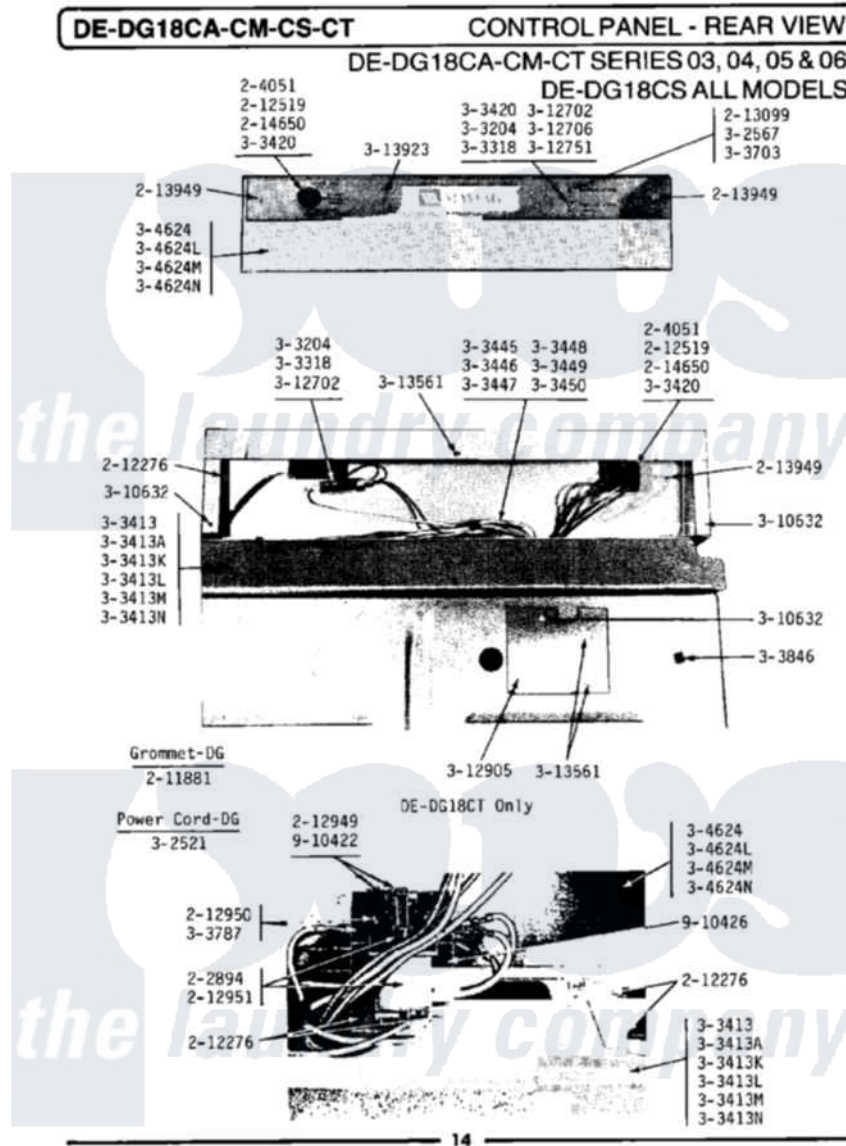

# Maytag GDE18CM 05 - CONTROL PANEL (SERIES 03)

Maytag Commercial Maytag GDE18CM Dryer Parts Parts Diagram 05 - CONTROL PANEL (SERIES 03)  
 Click on the part number to view part

Item	Original Part Number	Replaced By	Status	Part Description
001	204051	<a href="#">22204051</a>		Knob
002	212276	<a href="#">W10116760</a>		Screw
003	<a href="#">212519</a>	<a href="#">488234</a>		Screw 8-32 X 1/4
004	212949	<a href="#">22001866</a>		Screw, Relay
005	212950	<a href="#">M0227520</a>		Screw-Tc No.6-32 X 13/16", Preform SwiTch
006	<a href="#">212951</a>			Screw, No.6-32 X 1/4 Inch
007	<a href="#">213099</a>			Lens For Control Panel
008	<a href="#">213949</a>			Screw, No.8-18 X 5/16 Inch
009	<a href="#">214650</a>			Screw For 2-4051 Knob
010	<a href="#">Y303204</a>			Start Switch With Nuts
NI	NLA		Not Available	TOP COVER-WHITE
"	NLA		Not Available	TOP COVER-ALMOND
"	NLA		Not Available	TOP COVER-HARVEST WHEAT
014	Y303420		Not Available	SELECTOR SWITCH
NI	NLA		Not Available	MAIN WIRE HARNESS

"	<a href="#">Y303703</a>		Pilot Light
"	NLA	Not Available	SCREW & WASHER ASSY.
"	NLA	Not Available	CONTROL COVER-WHITE
"	NLA	Not Available	CONTROL COVER-ALMOND
"	NLA	Not Available	CONTROL COVER-HARVEST WHEAT
021	Y310632	<a href="#">1163839</a>	Screw
022	Y311423	<a href="#">489483</a>	Screw 10-32 X 1/2
NI	NLA	Not Available	BACK FOR CONTROL PANEL
"	<a href="#">Y312702</a>		Knurled Nut, Start Switch
025	Y312706	<a href="#">422617</a>	Nut
NI	<a href="#">312751</a>		Lockwasher, Start Switch
"	Y312905	Not Available	COVER, TERMINAL
028	<a href="#">Y313561</a>		Screw---NA
NI	NLA	Not Available	CONTROL PANEL