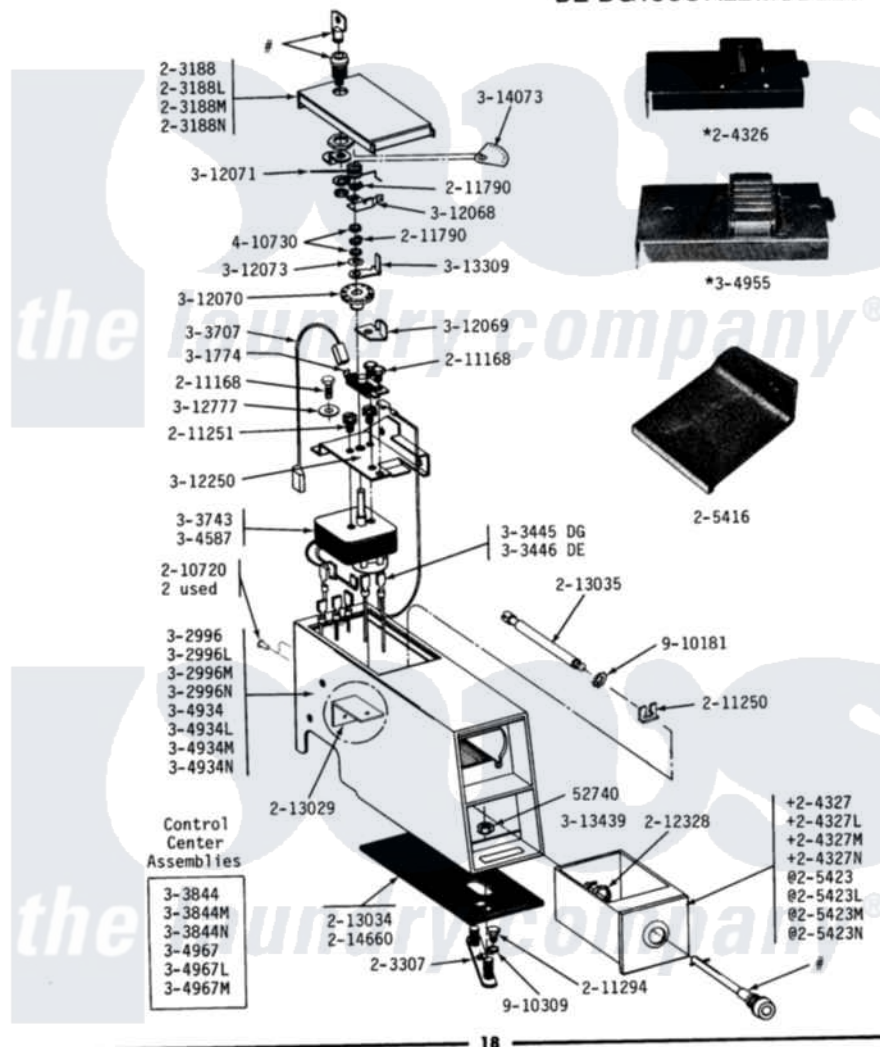

Maytag GDE18CM 06 - CM CONTROL CENTER

DE-DG18CM-CS **CM-CS CONTROL CENTER**
 DE-DG18CM ORIGINAL, SERIES 01, 02, 03 & 04
 DE-DG18CS ALL MODELS

Maytag [Commercial Maytag GDE18CM Dryer Parts](#) Parts Diagram 06 - CM CONTROL CENTER
 Click on the part number to view part

Item	Original Part Number	Replaced By	Status	Part Description
001	Y052740	62739		Nut, Lock
002	203188		Not Available	TIMER ACCESS DOOR (WHT)
003	203188L		Not Available	ACCESS DOOR-ALMOND
004	203188M		Not Available	ACCESS DOOR-HARVEST WHEAT
NI	NLA		Not Available	MTG. STRAP---NA
"	NLA		Not Available	COIN DROP ASSEMBLY
"	NLA		Not Available	COIN BOX-WHITE---NA
"	NLA		Not Available	COIN BOX-ALMOND
"	NLA		Not Available	COIN BOX - HARVEST WHEAT
010	205416			Guard For Coin Box
NI	205423	208883		Coin Box K
"	205423L	208883		Coin Box K
013	205423M	208883		Coin Box K
014	210720			Rivet, Bearing To Tumbler Frnt