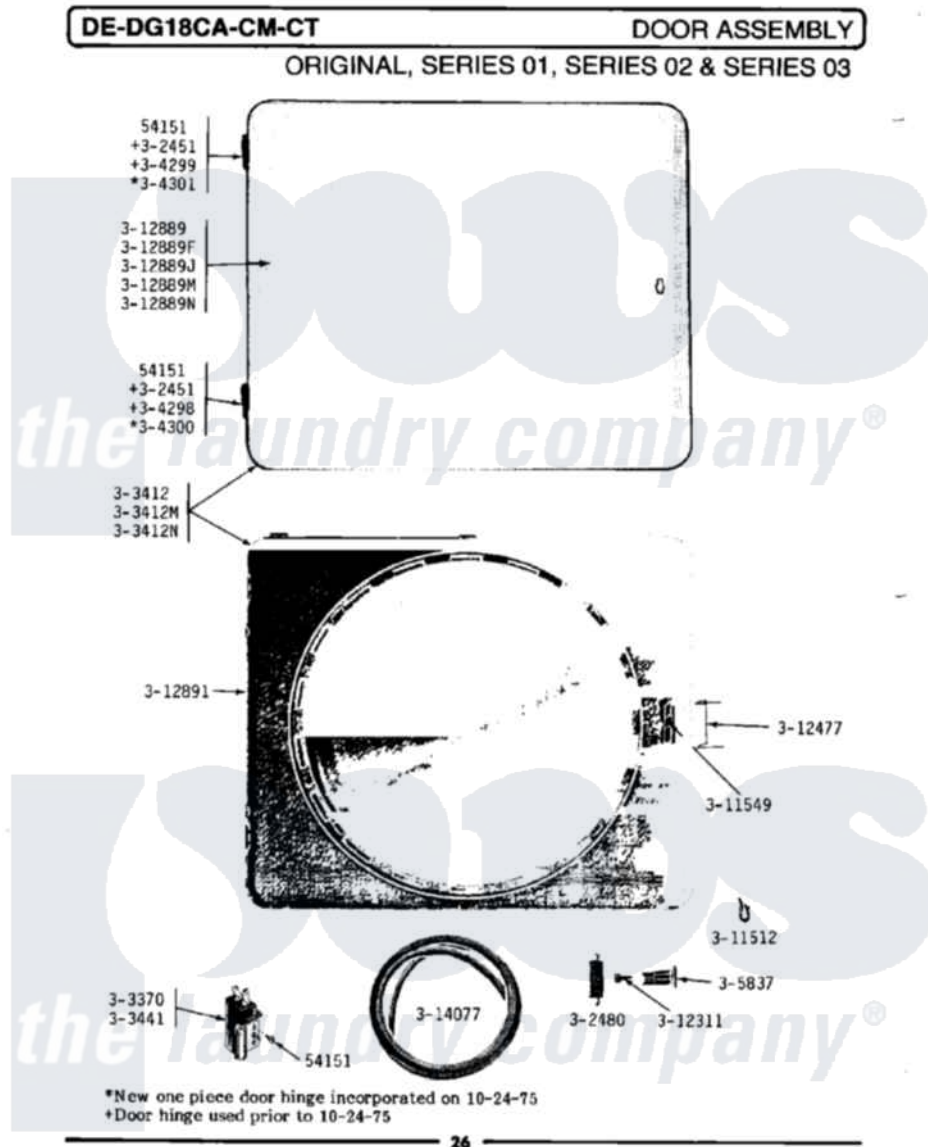

Maytag GDE18CM 08 - DOOR ASSEMBLY

Maytag [Commercial Maytag GDE18CM Dryer Parts](#) Parts Diagram 08 - DOOR ASSEMBLY
Click on the part number to view part

Item	Original Part Number	Replaced By	Status	Part Description
NI	NLA		Not Available	SCREW, No.4-40 X 1/4
"	NLA		Not Available	HINGE ASSEMBLY---N
"	NLA		Not Available	LATCH
"	NLA		Not Available	DOOR COMPLETE-WHITE
"	NLA		Not Available	DOOR COMPLETE-HARVEST WHEAT
006	Y303441		Not Available	DOOR SWITCH
007	Y304298			Hinge - Lower
NI	NLA		Not Available	HINGE - UPPER
"	NLA		Not Available	HINGE - LOWER
"	NLA		Not Available	HINGE - UPPER
"	NLA		Not Available	KNOB AND SCREW
"	NLA		Not Available	FASTENER
"	NLA		Not Available	WIRE CLIP
"	NLA		Not Available	SCREW---NA
"	NLA		Not Available	MAGNETIC LATCH RETAINER

"	NLA	Not Available	DOOR PANEL-WHITE
"	NLA	Not Available	DOOR PANEL-HARVEST WHEAT
018	Y312891	Not Available	DOOR LINER - INNER HALF
019	314077		Door Seal