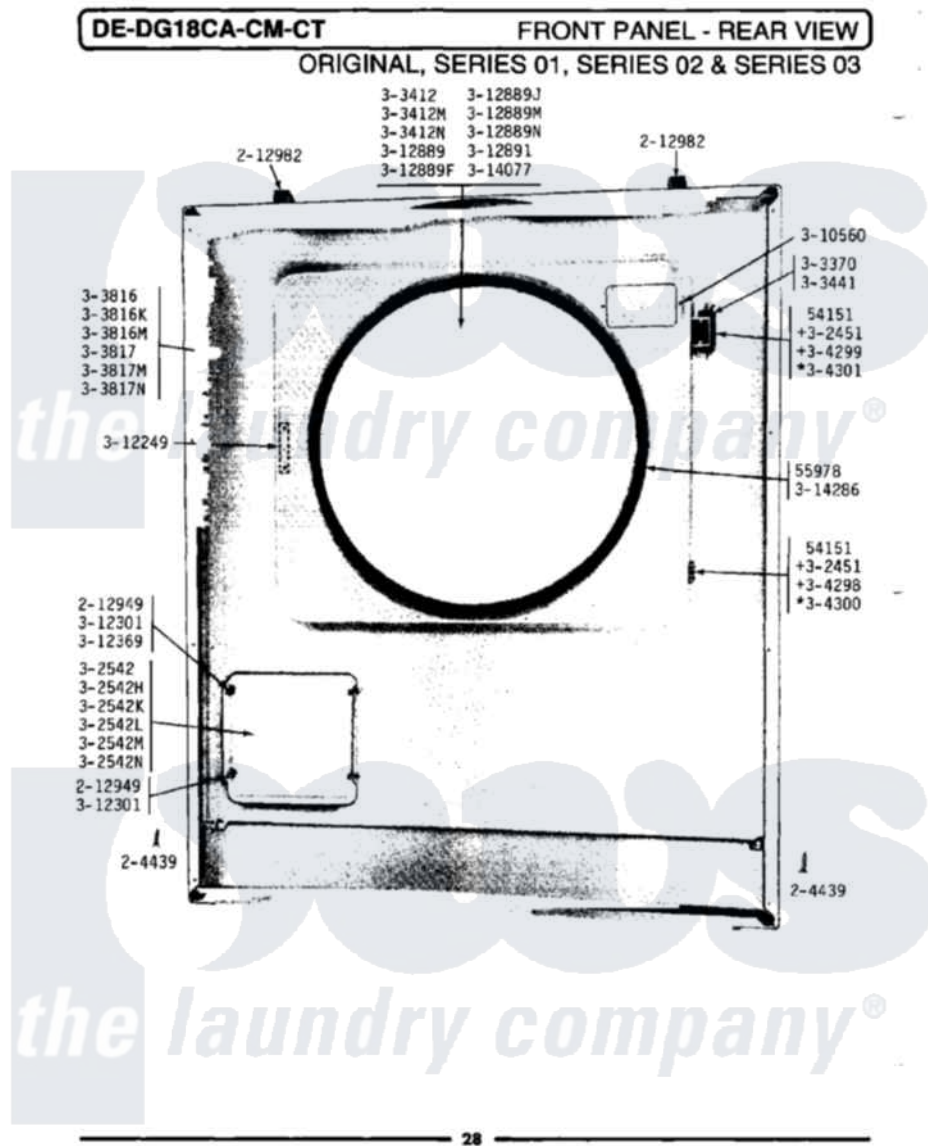

Maytag GDE18CM 09 - FRONT PANEL-REAR VIEW

Maytag [Commercial Maytag GDE18CM Dryer Parts](#) Parts Diagram 09 - FRONT PANEL-REAR VIEW
 Click on the part number to view part

Item	Original Part Number	Replaced By	Status	Part Description
001	NLA		Not Available	SCREW, No.4-40 X 1/4
002	Y055978			Rubber Adhesive, 2 Oz Tube
003	204439			Screw And Fstner Assembly
004	212982	22001650		Fastener, Spring
005	NLA		Not Available	HINGE ASSEMBLY----N
006	NLA		Not Available	DOOR COMPLETE-WHITE
007	NLA		Not Available	DOOR COMPLETE-HARVEST WHEAT
008	Y303441		Not Available	DOOR SWITCH
009	NLA		Not Available	FRONT PANEL-WHITE
010	NLA		Not Available	FRONT PANEL-HARVEST WHEAT
011	Y304298			Hinge - Lower
012	NLA		Not Available	HINGE - UPPER
013	NLA		Not Available	HINGE - LOWER
014	NLA		Not Available	HINGE - UPPER
015	310560	74004005		Screw, 6-32 X 5/16"

016	NLA	Not Available	STRIKE PLATE
017	NLA	Not Available	DOOR PANEL-WHITE
018	NLA	Not Available	DOOR PANEL-HARVEST WHEAT
019	Y312891	Not Available	DOOR LINER - INNER HALF
020	Y313340		LABEL, LINT SCREEN INSTRUCTION
021	Y313927		INSTRUCTION LABEL
022	314077		Door Seal
023	NLA	Not Available	GAS IGNITION LABEL
024	314286		Seal For Front Panel