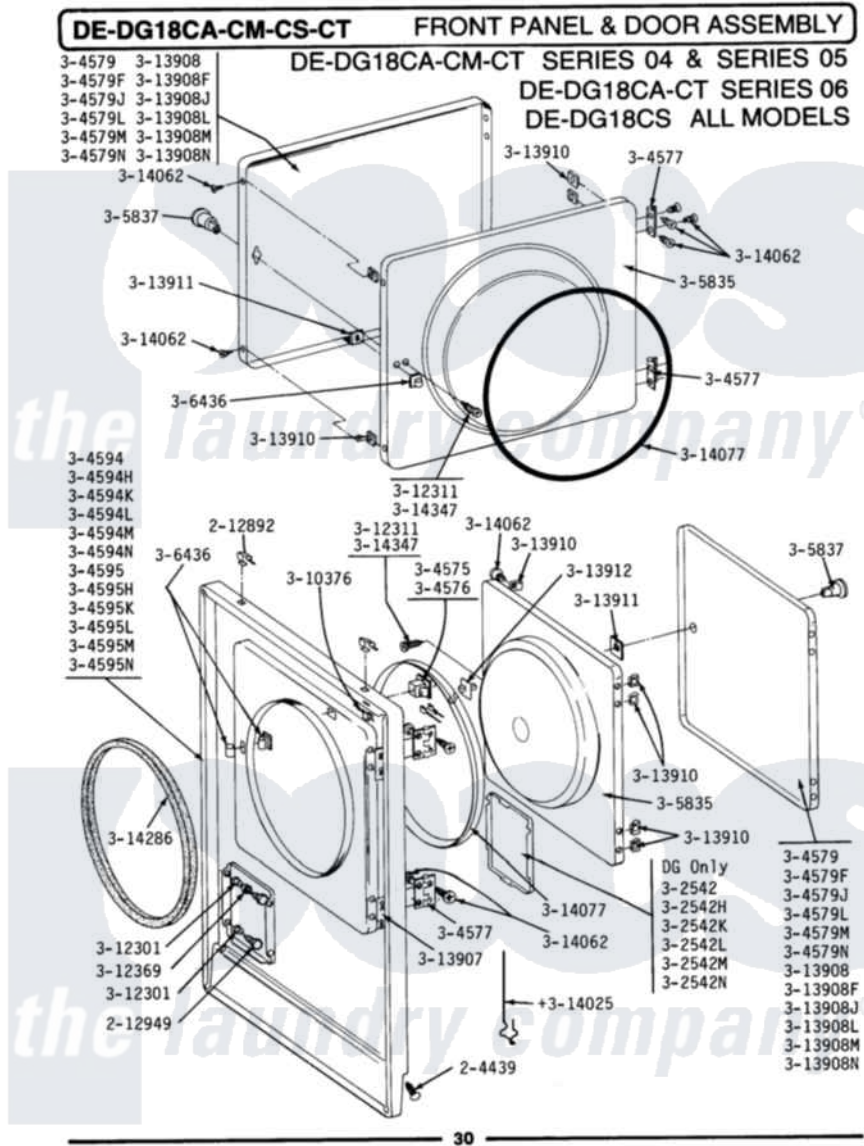

Maytag GDE18CM 10 - FRONT PANEL & DOOR ASSY (SERIES 04)

Maytag Commercial Maytag GDE18CM Dryer Parts Parts Diagram 10 - FRONT PANEL & DOOR ASSY (SERIES 04)
 Click on the part number to view part

Item	Original Part Number	Replaced By	Status	Part Description
001	204439			Screw And Fstner Assembly
NI	212982	22001650		Fastener, Spring
003	Y304575	W10169313		Switch-Dor
004	Y304577	33001230		Hinge, Door
005	Y304579	Y306668		DOOR (WHT)
NI	NLA		Not Available	DOOR-ALMOND
"	NLA		Not Available	DOOR-HARVEST WHEAT
"	NLA		Not Available	FRONT PANEL-WHITE
"	NLA		Not Available	FRONT PANEL-ALMOND
"	NLA		Not Available	FRONT PANEL-HARVEST WHEAT
"	NLA		Not Available	INNER DOOR WITH KNOB & SCRE
"	NLA		Not Available	KNOB AND SCREW
013	306436			Door Latch Kit--W
014	Y310376			Clip, Door Switch Harness
NI	NLA		Not Available	SCREW---NA

"	Y313340		LABEL, LINT SCREEN INSTRUCTION
017	Y313907		Fastener, Twin
018	Y313908		DOOR PANEL-WHITE
NI	NLA	Not Available	DOOR PANEL-ALMOND
"	NLA	Not Available	DOOR PANEL-HARVEST WHEAT
021	Y313910		Clip, Door Liner To Outer Panel
022	Y313911		Door Strike Retainer
NI	Y313927		INSTRUCTION LABEL
024	Y314025		Latch For Access Door
025	Y314062		Screw, Door Hinge And Panel
026	314077		Door Seal
NI	NLA	Not Available	GAS IGNITION LABEL
028	314286		Seal For Front Panel
NI	NLA	Not Available	SCREW FOR DOOR KNOB---NA