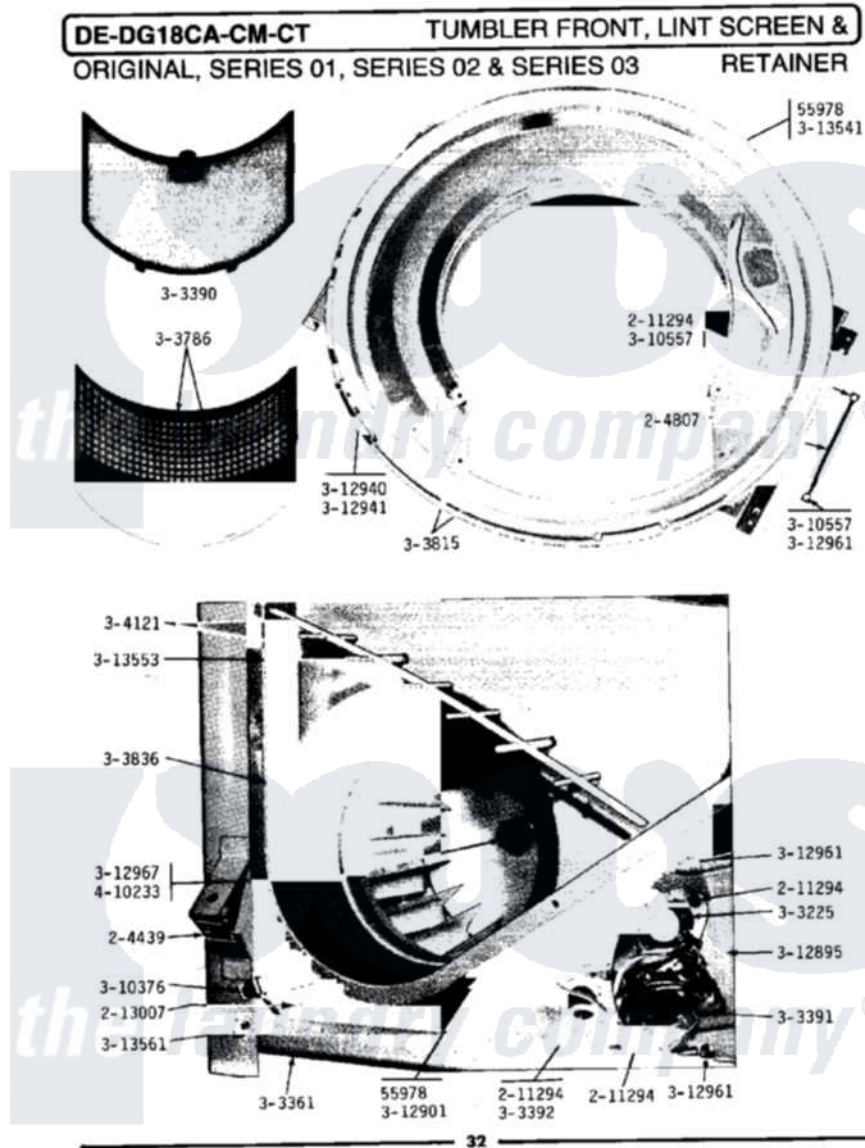

Maytag GDE18CM 11 - TUMBLER FRONT, LINT SCREEN & RETAINER

Maytag [Commercial Maytag GDE18CM Dryer Parts](#) Parts Diagram 11 - TUMBLER FRONT, LINT SCREEN & RETAINER

[Click on the part number to view part](#)

Item	Original Part Number	Replaced By	Status	Part Description
001	Y055978			Rubber Adhesive, 2 Oz Tube
002	204439			Screw And Fstner Assembly
003	204807			Ground Wire, Supp. Plte To Top Cover
NI	210720			Rivet, Bearing To Tumbler Frnt
005	211294	90767		Screw, 8A X 3/8 HeX Washer Head Tapping
006	213007			Xfor Cabinet See Cabinet, Back
007	Y303225			Thermostat, Permanent Press
008	Y303361		Not Available	BASE ASSY. (UPPER & LOWER)
009	Y303390		Not Available	LINT SCREEN
010	Y303391	33303391		Thermostat, Cycling
011	303392			Thermostat, Cycling
012	Y303786		Not Available	LINT SCREEN WITH RETAINER
013	Y303815	33001231		Front- Tumbler