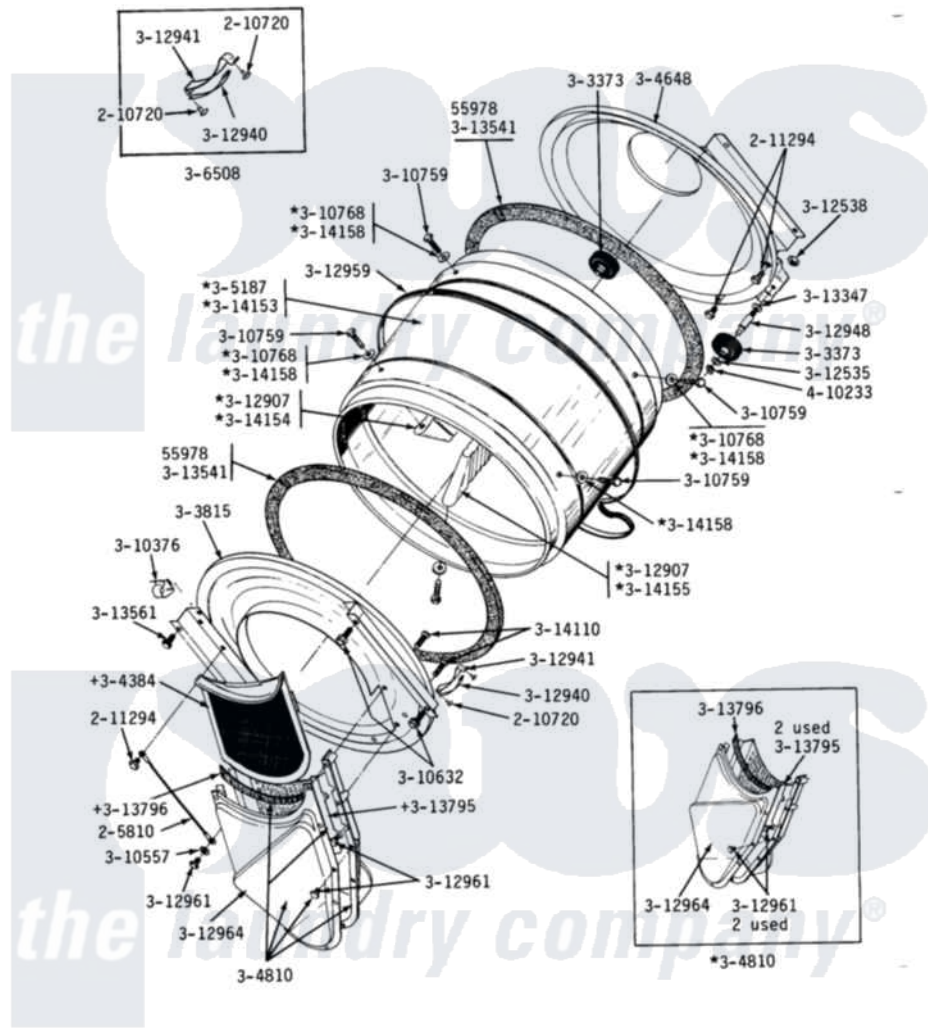

# Maytag GDE18CM 12 - LINT SCREEN, TUMBLER (FRONT & BACK)

## DE-DG18CA-CM-CS-CT LINT SCREEN, TUMBLER, TUMBLER FRONT & TUMBLER BACK

34

Maytag Commercial Maytag GDE18CM Dryer Parts Parts Diagram 12 - LINT SCREEN, TUMBLER (FRONT & BACK)  
Click on the part number to view part

Item	Original Part Number	Replaced By	Status	Part Description
NI	<a href="#">Y053241</a>			Set Screw, Motor Pulley
002	<a href="#">Y055978</a>			Rubber Adhesive, 2 Oz Tube
003	<a href="#">205810</a>			Wire, Ground
004	<a href="#">210720</a>			Rivet, Bearing To Tumbler Frnt
005	<a href="#">211294</a>	<a href="#">90767</a>		Screw, 8A X 3/8 HeX Washer Head Tapping
006	Y303373	<a href="#">12001541</a>		Drum Roller/Washer Assembly--W
007	Y303815	<a href="#">33001231</a>		Front- Tumbler
NI	<a href="#">Y304244</a>			Motor Pulley With Set Screw
009	Y304384	<a href="#">33001003</a>		Screen, Lint
010	Y304648	<a href="#">33001106</a>		Back, Tumbler
011	Y304810		Not Available	OUTLET DUCT ASSEMBLY---S
NI	Y305185	<a href="#">6-3051850</a>		Pulley- MO
013	305187		Not Available	TUMBLER W/BAFFLES
014	<a href="#">306508</a>			Tumbler Bearing Kit ---W