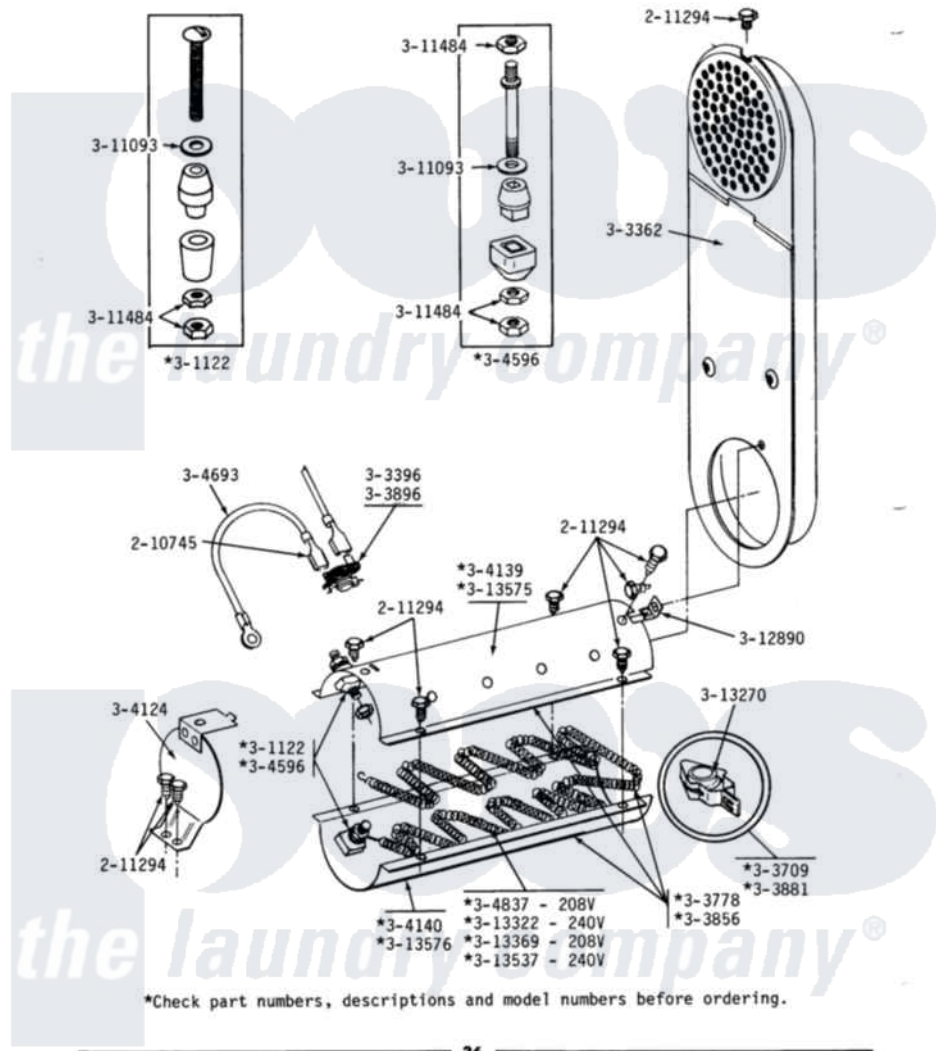

Maytag GDE18CM 13 - INLET DUCT & HEATER ASSEMBLY

DE18CA-CM-CS-CT INLET DUCT & HEATER ASSEMBLY

Maytag Commercial Maytag GDE18CM Dryer Parts Parts Diagram 13 - INLET DUCT & HEATER ASSEMBLY
 Click on the part number to view part

Item	Original Part Number	Replaced By	Status	Part Description
001	210745			Wire Terminal
002	211294	90767		Screw, 8A X 3/8 HeX Washer Head Tapping
003	301122	Y304596		Terminal Insulator Assembly
004	Y303362			Inlet Duct Assembly - DE
005	303396			Thermostat, Hi-Limit
006	303709			Clip And Insulator Assembly
007	Y303778			Heater Assembly Complete
008	Y303856		Not Available	HEATER ASSY. COMPLETE (208V)
009	Y303881			Clip And Insulator Assembly
010	303896			Hi-Limit Thermostat-Canada
011	304124		Not Available	HEATER SHIELD
NI	NLA		Not Available	HEATER CHAMBER - TOP
"	NLA		Not Available	HEATER CHAMBER - BOTTOM
014	Y304596			Terminal Insulator Assembly

015	Y304693		Jumper Wire
016	Y304837	W10116793	Element
017	311093		Washer, Terminal Connection
018	311484	112432	Nut
019	Y312890		Retainer, Heater Chamber
NI	NLA	Not Available	RATCHET FOR TIMER
021	Y313322		Heater Element - DE Models
NI	NLA	Not Available	HEATER ELEMENT 208 VOLT
023	Y313537		Heater Element 240 Volt
024	Y313575	Not Available	HEATER CHAMBER, TOP
025	Y313576		Heater Chamber, Bottom