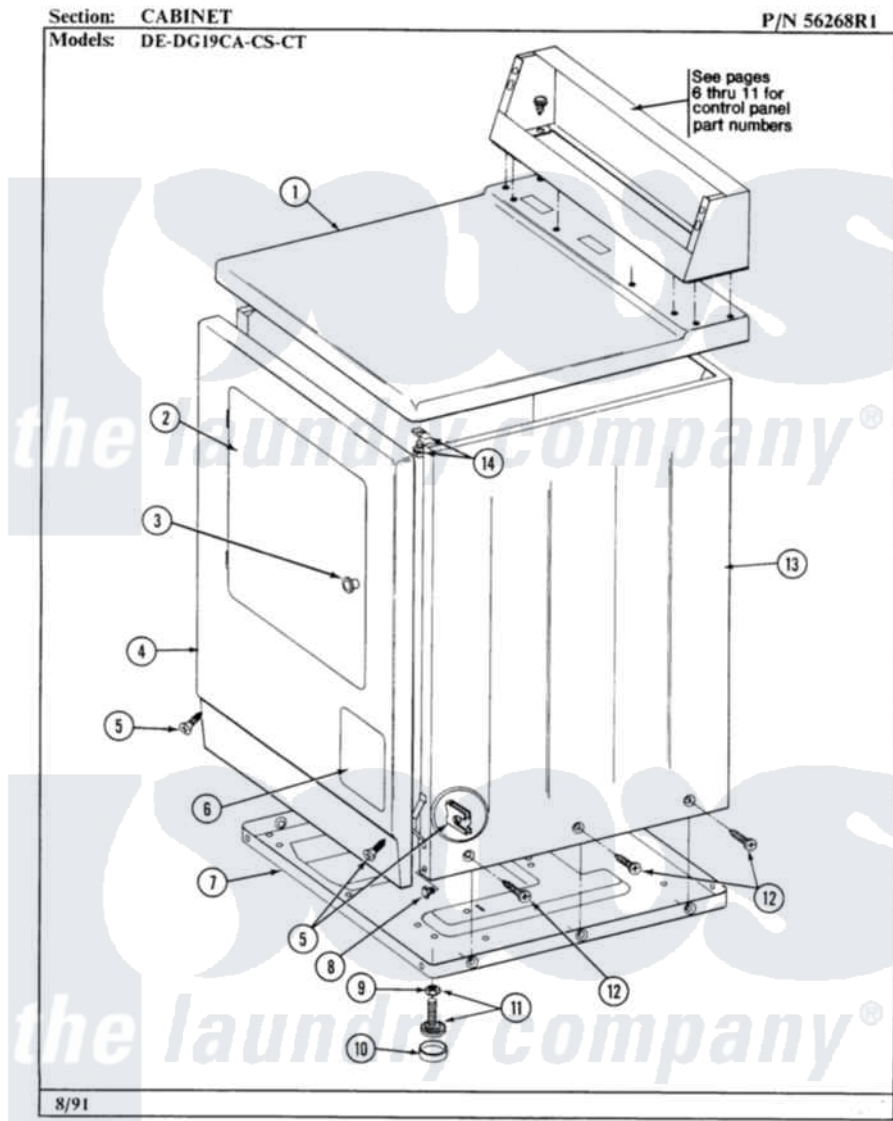

# Maytag GDE19CA 01 - CABINET-FRONT

Maytag [Commercial Maytag GDE19CA Dryer Parts](#) Parts Diagram 01 - CABINET-FRONT  
Click on the part number to view part

Item	Original Part Number	Replaced By	Status	Part Description
001	NLA		Not Available	(ALM)
"	Y305190	<a href="#">307104</a>		Top Cover Assembly
002	<a href="#">Y313908</a>			DOOR PANEL-WHITE
"	NLA		Not Available	(ALM)
"	Y304579	<a href="#">Y306668</a>		DOOR (WHT)
003	NLA		Not Available	KNOB & SCREW
004	NLA		Not Available	FRONT PANEL (WHT)
005	<a href="#">204439</a>			Screw And Fstner Assembly
006	NLA		Not Available	PART NOT USED
007	Y303361		Not Available	BASE ASSY. (UPPER & LOWER)
008	Y310632	<a href="#">1163839</a>		Screw
009	<a href="#">Y052740</a>	<a href="#">62739</a>		Nut, Lock
010	<a href="#">Y314137</a>			Foot, Rubber
011	<a href="#">Y305086</a>			Adjustable Leg And Nut
012	<a href="#">213007</a>			Xfor Cabinet See Cabinet, Back