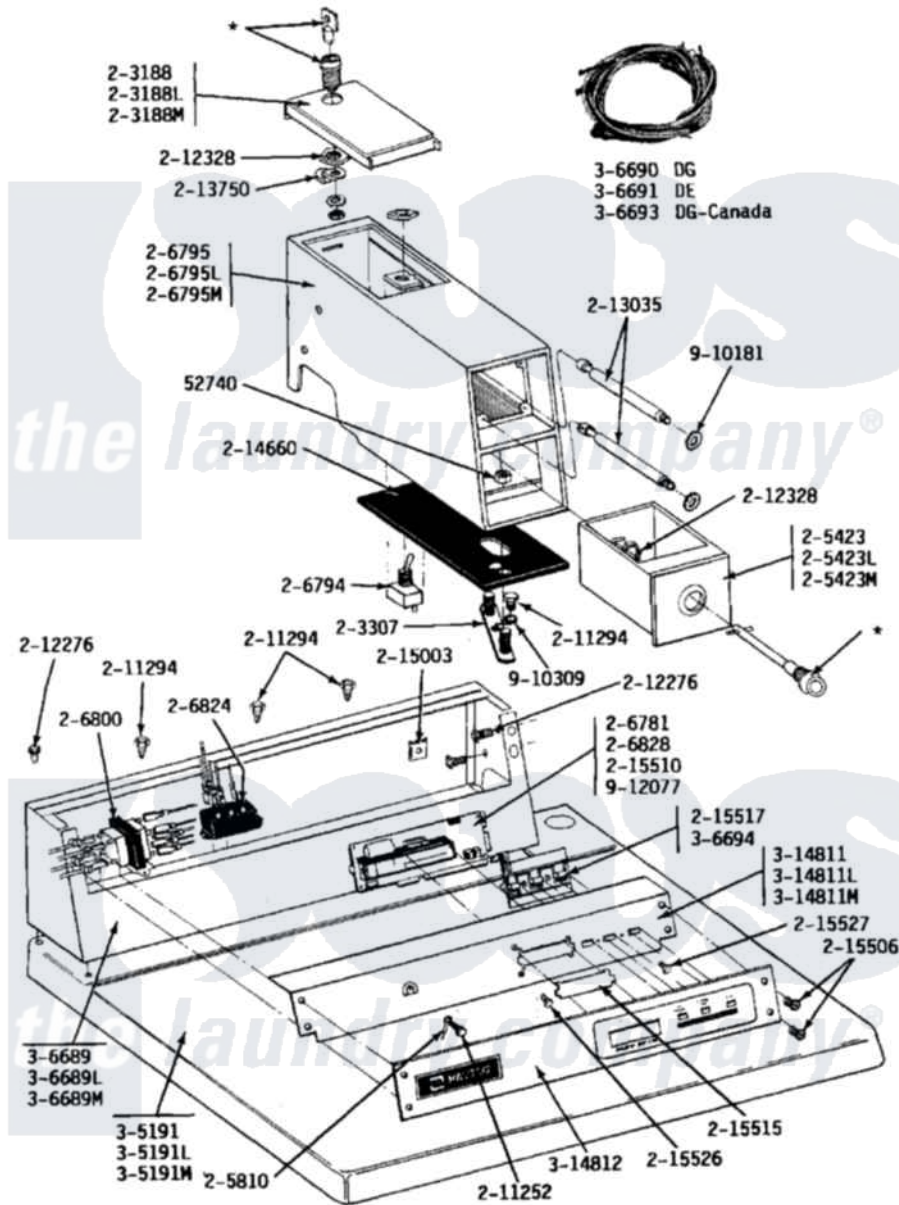

Maytag GDE19CD 01 - CD CONTROL PANEL & CONTROL CENTER

Maytag Commercial Maytag GDE19CD Dryer Parts Parts Diagram 01 - CD CONTROL PANEL & CONTROL CENTER
 Click on the part number to view part

Item	Original Part Number	Replaced By	Status	Part Description
001	Y052740	62739		Nut, Lock
NI	203188		Not Available	TIMER ACCESS DOOR (WHT)
"	203188L		Not Available	ACCESS DOOR-ALMOND
"	203188M		Not Available	ACCESS DOOR-HARVEST WHEAT
"	NLA		Not Available	MTG. STRAP---NA
006	205423	208883		Coin Box K
007	205423L	208883		Coin Box K
008	205423M	208883		Coin Box K
009	205810			Wire, Ground
NI	NLA		Not Available	CIRCUIT BOARD ASSY
011	206794		Not Available	SWITCH (W/NUT)
NI	206795		Not Available	COIN DROP METER ASSY
"	206795L		Not Available	COIN DROP METER ASSY
"	NLA		Not Available	COIN DROP METER ASSY
015	Y206800	207766		Transformer