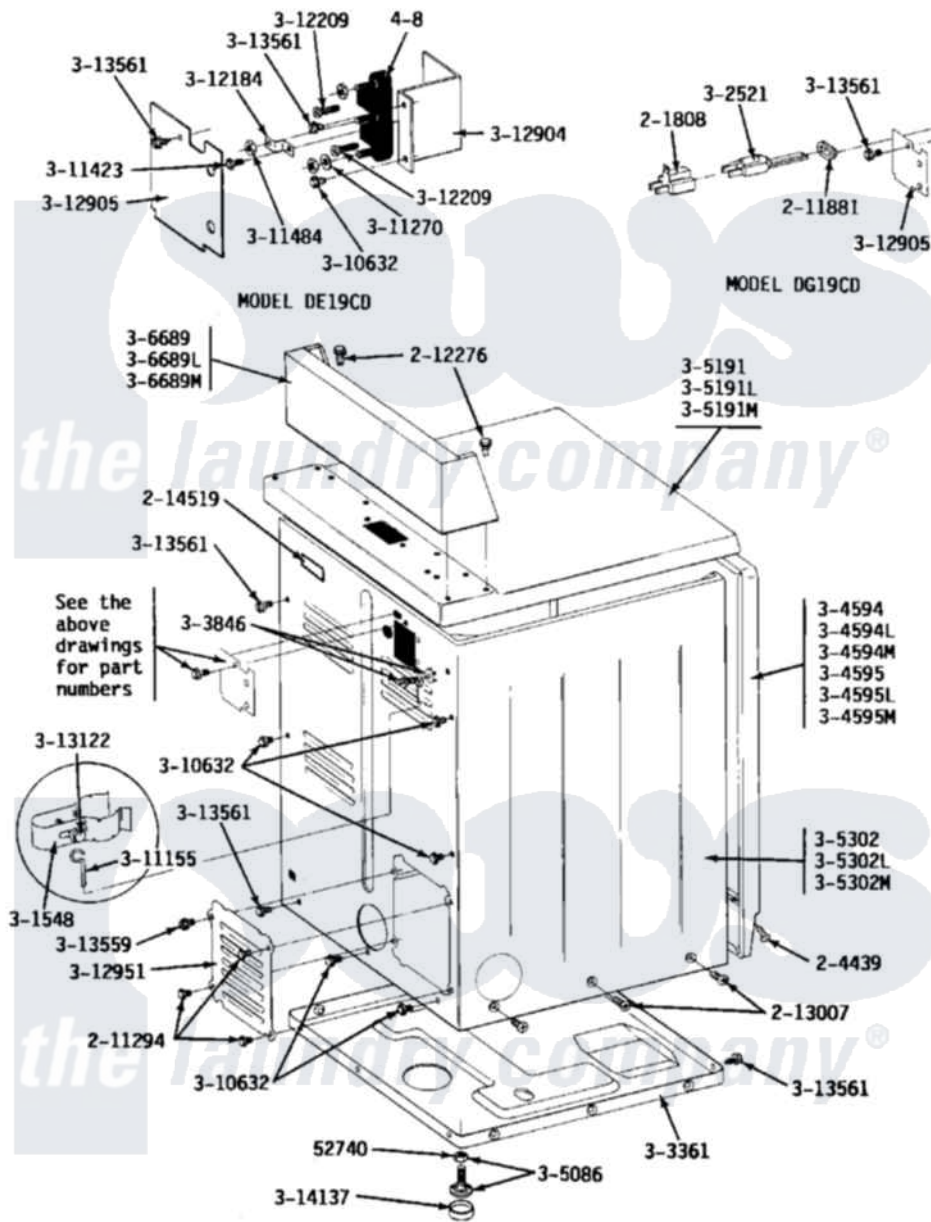

# Maytag GDE19CD 02 - REAR VIEW

Maytag Commercial Maytag GDE19CD Dryer Parts Parts Diagram 02 - REAR VIEW  
 Click on the part number to view part

Item	Original Part Number	Replaced By	Status	Part Description
001	<a href="#">Y052740</a>	<a href="#">62739</a>		Nut, Lock
002	<a href="#">Y201808</a>			Converter
003	<a href="#">204439</a>			Screw And Fstner Assembly
004	<a href="#">211294</a>	<a href="#">90767</a>		Screw, 8A X 3/8 HeX Washer Head Tapping
006	212276	<a href="#">W10116760</a>		Screw
007	<a href="#">213007</a>			Xfor Cabinet See Cabinet, Back
009	<a href="#">301548</a>			Clamp, Ground Wire
011	Y303361		Not Available	BASE ASSY. (UPPER & LOWER)
NI	NLA		Not Available	SCREW & WASHER ASSY.
019	<a href="#">Y305086</a>			Adjustable Leg And Nut
020	Y305191		Not Available	TOP COVER-WHITE
NI	NLA		Not Available	TOP COVER-ALMOND
"	NLA		Not Available	TOP COVER-HARVEST WHEAT
"	NLA		Not Available	CABINET-WHITE

"	NLA		Not Available	CABINET-ALMOND
"	NLA		Not Available	CABINET-HARVEST WHEAT
"	NLA		Not Available	CONTROL COVER (WHT)
"	NLA		Not Available	CONTROL COVER ASSY----NA
"	NLA		Not Available	CONTROL COVER ASSY
029	Y310632	<a href="#">1163839</a>		Screw
030	<a href="#">311155</a>			Ground Wire And Clamp
031	<a href="#">Y311270</a>			Washer, Terminal Block
032	Y311423	<a href="#">489483</a>		Screw 10-32 X 1/2
033	<a href="#">311484</a>	<a href="#">112432</a>		Nut
034	<a href="#">Y312184</a>			Strap, Grounding
035	<a href="#">Y312209</a>	<a href="#">W10001200</a>		Screw
036	<a href="#">Y312904</a>			Bracket, Terminal Block
037	Y312905		Not Available	COVER, TERMINAL
038	Y312951		Not Available	ACCESS COVER, BACK
039	<a href="#">313122</a>			Screw - Baffle To Tumbler
040	<a href="#">Y313559</a>			Screw
041	<a href="#">Y313561</a>			Screw----NA
042	<a href="#">Y314137</a>			Foot, Rubber
043	<a href="#">400008</a>			Block, Terminal