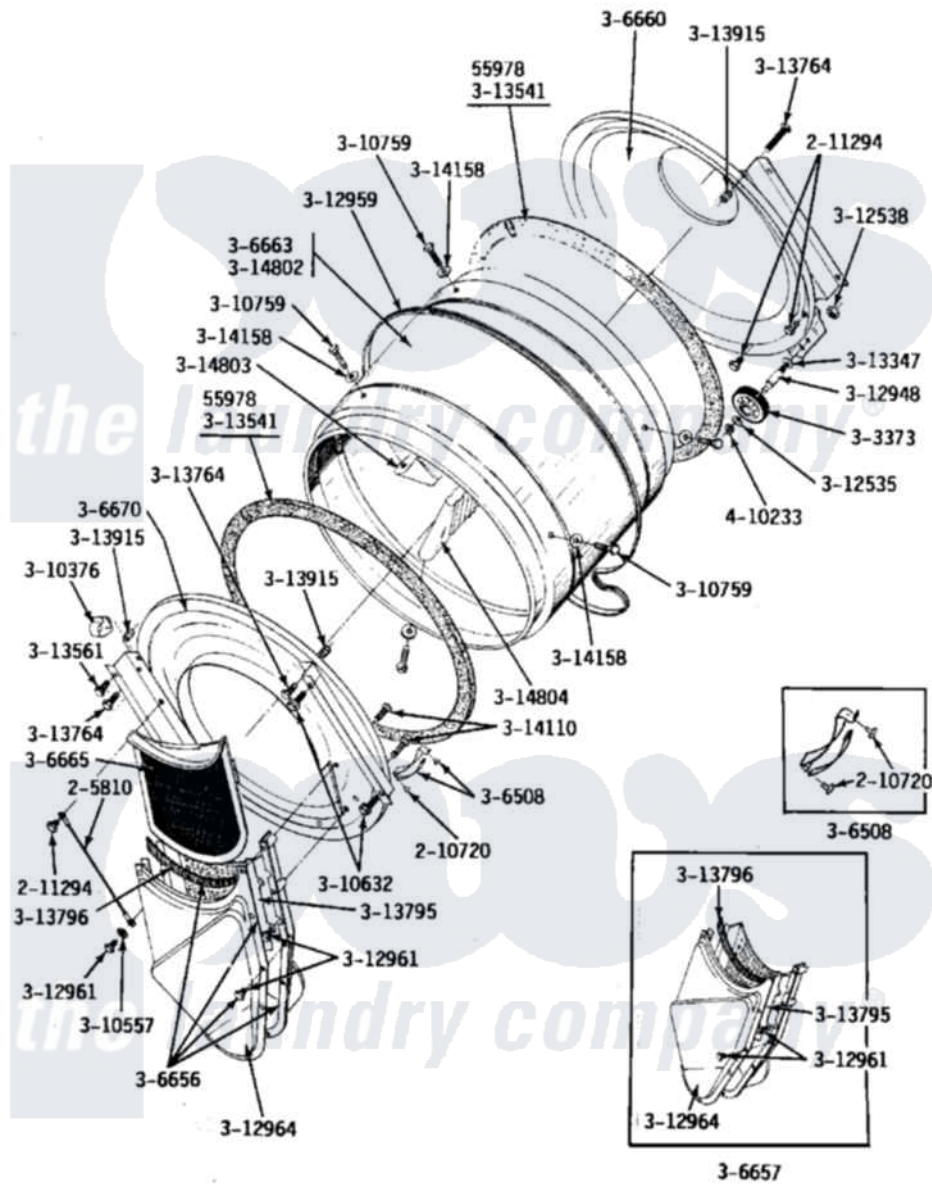

Maytag GDE19CD 04 - LINT SCREEN, TUMBLER (FRONT & BACK)

Maytag [Commercial Maytag GDE19CD Dryer Parts](#) Parts Diagram 04 - LINT SCREEN, TUMBLER (FRONT & BACK)
 Click on the part number to view part

Item	Original Part Number	Replaced By	Status	Part Description
001	Y055978			Rubber Adhesive, 2 Oz Tube
002	205810			Wire, Ground
003	210720			Rivet, Bearing To Tumbler Fmt
004	211294	90767		Screw, 8A X 3/8 HeX Washer Head Tapping
005	Y303373	12001541		Drum Roller/Washer Assembly--W
006	306508			Tumbler Bearing Kit ----W
007	306656		Not Available	OUTLET DUCT & GRID ASSEMBLY
008	306657		Not Available	OUTLET DUCT & GRID
009	Y306660	33001106		Back, Tumbler
010	306663		Not Available	TUMBLER W/BAFFLES
011	Y306665	33001003		Screen, Lint
NI	NLA		Not Available	TUMBLER FRONT----NA
013	Y310376			Clip, Door Switch Harness
014	310557			Washer

015	Y310632	1163839	Screw
016	Y310759		Screw, Tumbler Baffles
017	312535		Washer, Vault Mounting Brk.
018	312538	33001443	Nut, Hex
019	Y312948	6-3129480	Shaft- Tumbler
020	Y312959		Poly "V" Belt For Tumbler
021	Y312961	W10116751	Screw
022	Y312964	Not Available	OUTLET DUCT - OUTER HALF
023	Y313347	312535	Washer, Vault Mounting Brk.
024	Y313541	33313541	Seal- Tumbler
025	Y313561		Screw----NA
NI	NLA	Not Available	SCREW
027	Y313795		Guide For Lint Screen
028	Y313796		Lint Seal
NI	NLA	Not Available	COVER, THREAD
030	Y314110	33002917	Screw, No.10-16
031	314158		Washer, Baffle To Tumbler
032	314802	Not Available	TUMBLER W/OUT BAFFLES
033	314803	33001012	Baffle
034	314804	33001004	Baffle, Tall
035	410233	9703438	Ring-Retrn