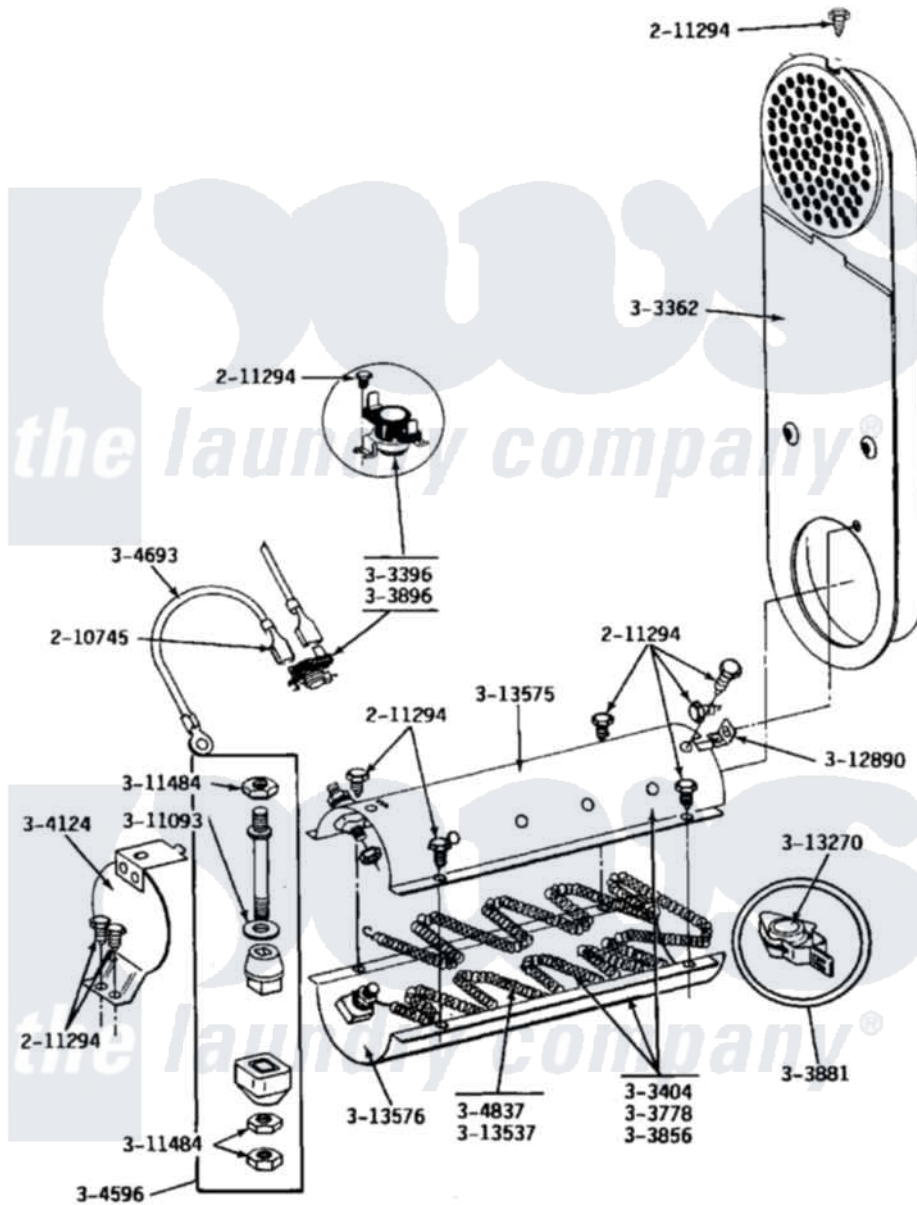

Maytag GDE19CD 05 - INLET DUCT & HEATER ASSEMBLY

Maytag [Commercial Maytag GDE19CD Dryer Parts](#) Parts Diagram 05 - INLET DUCT & HEATER ASSEMBLY
 Click on the part number to view part

Item	Original Part Number	Replaced By	Status	Part Description
001	210745			Wire Terminal
002	211294	90767		Screw, 8A X 3/8 HeX Washer Head Tapping
003	Y303362			Inlet Duct Assembly - DE
004	303396			Thermostat, Hi-Limit
005	Y303404			Heater Assembly Complete
006	Y303778			Heater Assembly Complete
007	Y303856		Not Available	HEATER ASSY. COMPLETE (208V)
008	Y303881			Clip And Insulator Assembly
009	303896			Hi-Limit Thermostat-Canada
010	304124		Not Available	HEATER SHIELD
011	Y304596			Terminal Insulator Assembly
012	Y304693			Jumper Wire
013	Y304837	W10116793		Element
014	311093			Washer, Terminal Connection
015	311484	112432		Nut

016	Y312890		Retainer, Heater Chamber
017	Y313270		Insulator For Heater Elemen
018	Y313537		Heater Element 240 Volt
019	Y313575	Not Available	HEATER CHAMBER, TOP
020	Y313576		Heater Chamber, Bottom