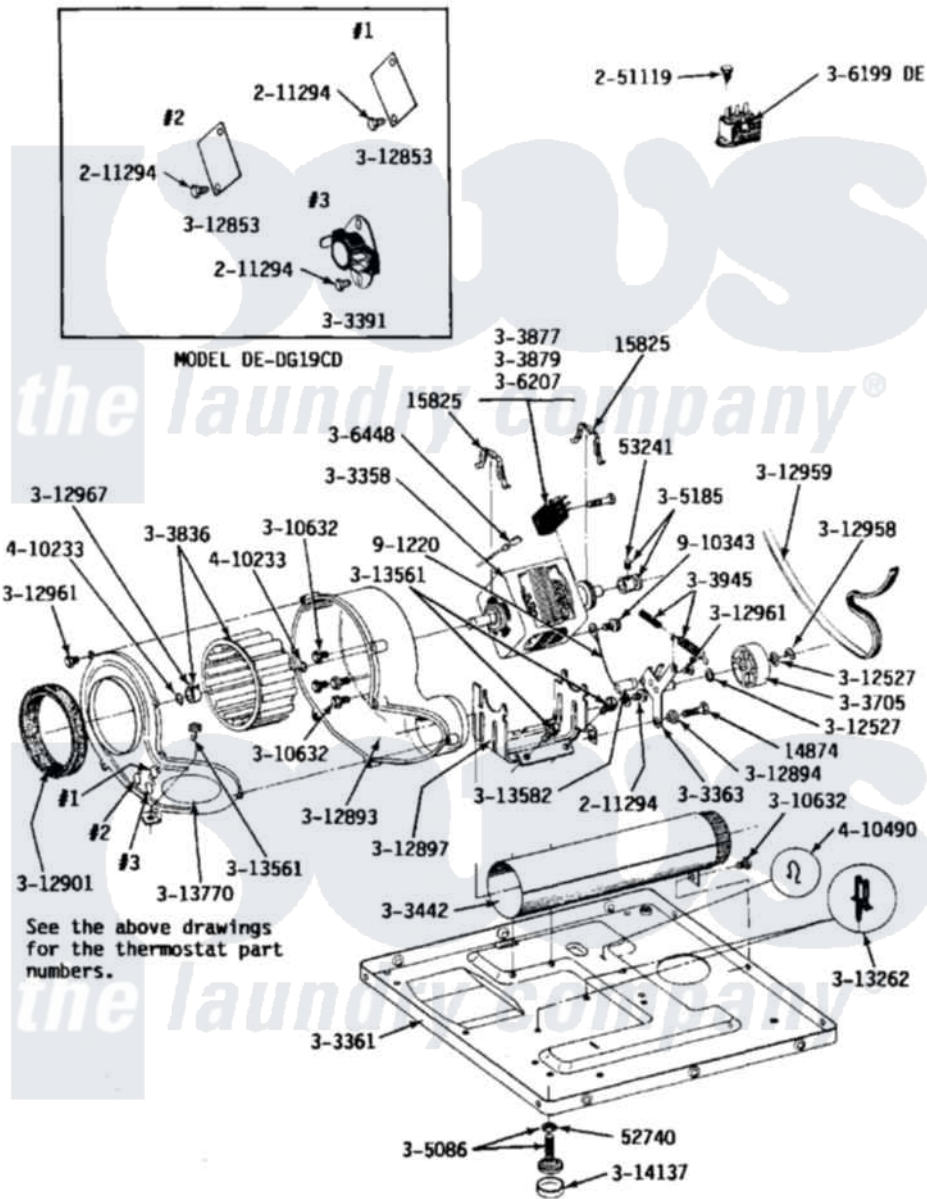

Maytag GDE19CD 06 - MOTOR, BLOWER, BASE FRAME & THERMOSTATS

Maytag [Commercial Maytag GDE19CD Dryer Parts](#) Parts Diagram 06 - MOTOR, BLOWER, BASE FRAME & THERMOSTATS

[Click on the part number to view part](#)

Item	Original Part Number	Replaced By	Status	Part Description
001	Y014874			Screw, Idler Arm And Sleeve
002	Y015825			Clip, Motor To Motor Support
003	Y052740	62739		Nut, Lock
004	Y053241			Set Screw, Motor Pulley
005	211294	90767		Screw, 8A X 3/8 HeX Washer Head Tapping
006	Y303358	W10410999		Motor-Drive
007	Y303361		Not Available	BASE ASSY. (UPPER & LOWER)
008	Y303363	6-3033630		Idler Arm
009	Y303391	33303391		Thermostat, Cycling
010	Y303442			EXHAUST DUCT ASSEMBLY
011	Y303705	6-3037050		Pulley- ID
012	Y303836			Blower Wheel Assembly And Clamp
				SWITCH, MOTOR EXTERNAL

013	Y303877		Not Available	START No.303358-2, No.303358-4, 303358-7
014	Y303879			Switch, Motor External Start
015	Y303945			IDLER SPRING ASSY. W/PLUG
016	Y305086			Adjustable Leg And Nut
017	Y305185	6-3051850		Pulley- MO
NI	NLA		Not Available	SWITCH, MOTOR START- PROD.
"	NLA		Not Available	WIRE
020	306199			Relay, Heater
021	Y251119	3177991		Screw
022	Y310632	1163839		Screw
023	Y312527			Washer, Idler Shaft
024	Y312853			Cover For Thermostat Openin
025	Y312893			Housing, Blower
026	Y312894	315772		Sleeve, Idler Arm
NI	NLA		Not Available	SUPPORT, MOTOR
028	Y312901			Seal, Housing Cover
029	312958	354987		Ring, Retaining
030	Y312959			Poly "V" Belt For Tumbler
031	Y312961	W10116751		Screw
032	312967			Clamp, Blower Housing
033	Y313262	W10116752		Retainer-
034	Y313561			Screw---NA
035	Y313582	W10116756		Spacer
036	Y313770			COVER FOR BLOWER HOUSING
037	Y314137			Foot, Rubber
038	410233	9703438		Ring-Retrn
039	410490			Spring, Retainer Wire Harness
040	901220			Ground Wire
041	910343	488234		Screw 8-32 X 1/4