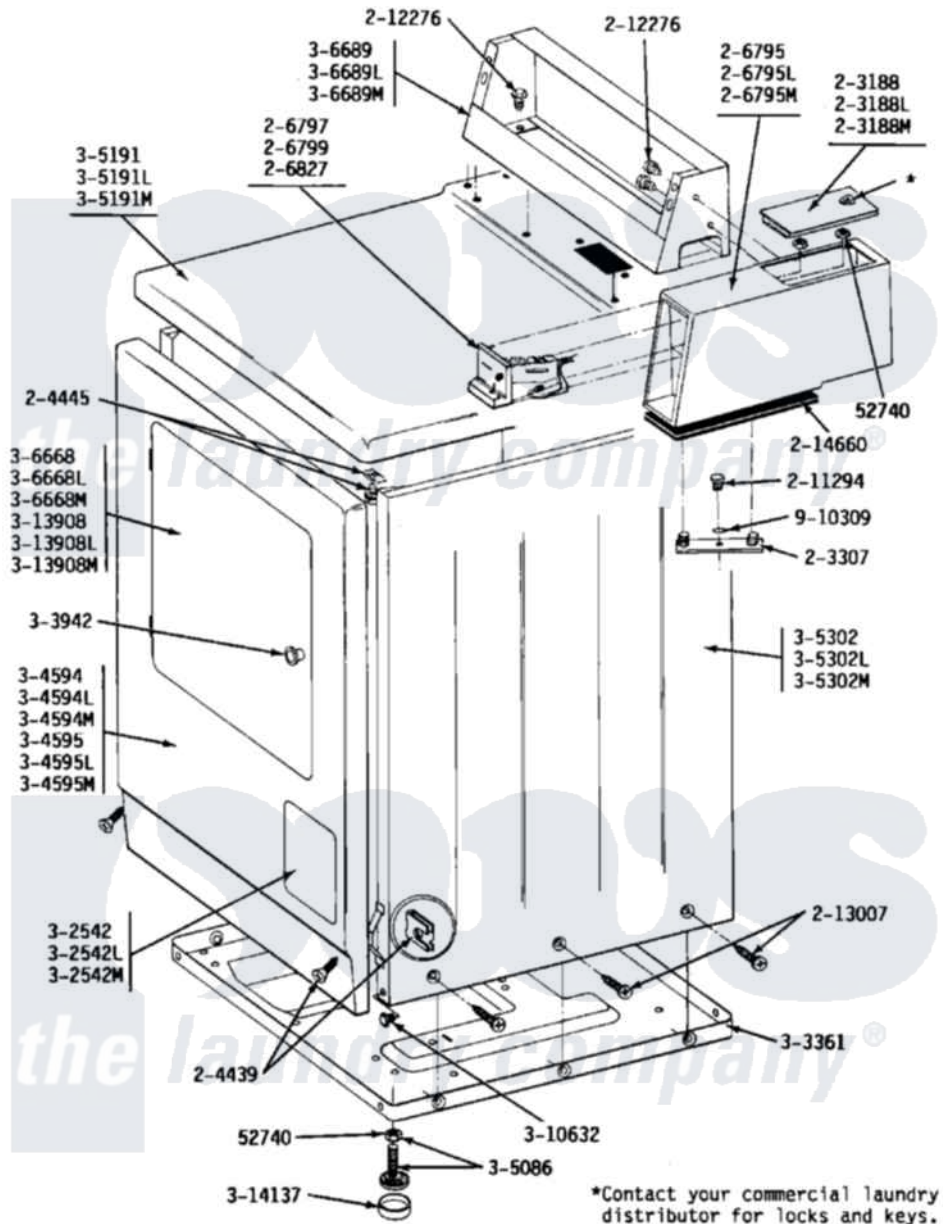

# Maytag GDE19CD 07 - FRONT VIEW

Maytag Commercial Maytag GDE19CD Dryer Parts Parts Diagram 07 - FRONT VIEW  
 Click on the part number to view part

Item	Original Part Number	Replaced By	Status	Part Description
001	<a href="#">Y052740</a>	<a href="#">62739</a>		Nut, Lock
002	203188		Not Available	TIMER ACCESS DOOR (WHT)
003	203188L		Not Available	ACCESS DOOR-ALMOND
004	203188M		Not Available	ACCESS DOOR-HARVEST WHEAT
NI	NLA		Not Available	MTG. STRAP---NA
006	<a href="#">204439</a>			Screw And Fstner Assembly
007	<a href="#">204445</a>			Screw And Fastener Assembly
008	206795		Not Available	COIN DROP METER ASSY
009	206795L		Not Available	COIN DROP METER ASSY
NI	NLA		Not Available	COIN DROP METER ASSY
"	NLA		Not Available	COIN REJECTOR
012	<a href="#">206799</a>			Optic Switch Assembly
NI	NLA		Not Available	COIN REJECTOR (CANADA)
014	<a href="#">211294</a>	<a href="#">90767</a>		Screw, 8A X 3/8 Hex Washer Head Tapping