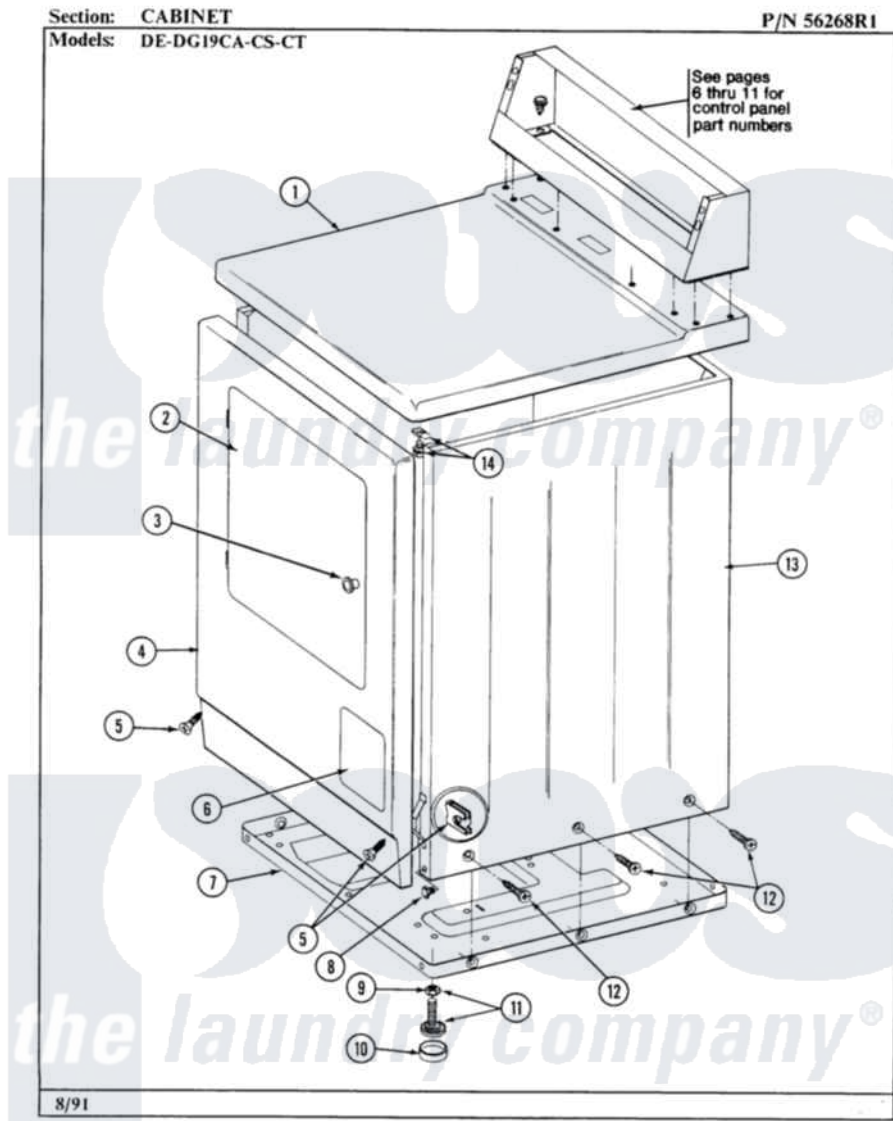

Maytag GDE19CS 01 - CABINET-FRONT

Maytag [Commercial Maytag GDE19CS Dryer Parts](#) Parts Diagram 01 - CABINET-FRONT
Click on the part number to view part

Item	Original Part Number	Replaced By	Status	Part Description
001	NLA		Not Available	TOP COVER-ALMOND
"	Y305191		Not Available	TOP COVER-WHITE
002	Y313908			DOOR PANEL-WHITE
"	NLA		Not Available	DOOR-ALMOND
"	Y304579	Y306668		DOOR (WHT)
003	NLA		Not Available	KNOB AND SCREW
004	NLA		Not Available	FRONT PANEL-WHITE
005	204439			Screw And Fstner Assembly
006	NLA		Not Available	PART NOT USED
007	Y303361		Not Available	BASE ASSY. (UPPER & LOWER)
008	Y310632	1163839		Screw
009	Y052740	62739		Nut, Lock
010	Y314137			Foot, Rubber
011	Y305086			Adjustable Leg And Nut
012	213007			Xfor Cabinet See Cabinet, Back