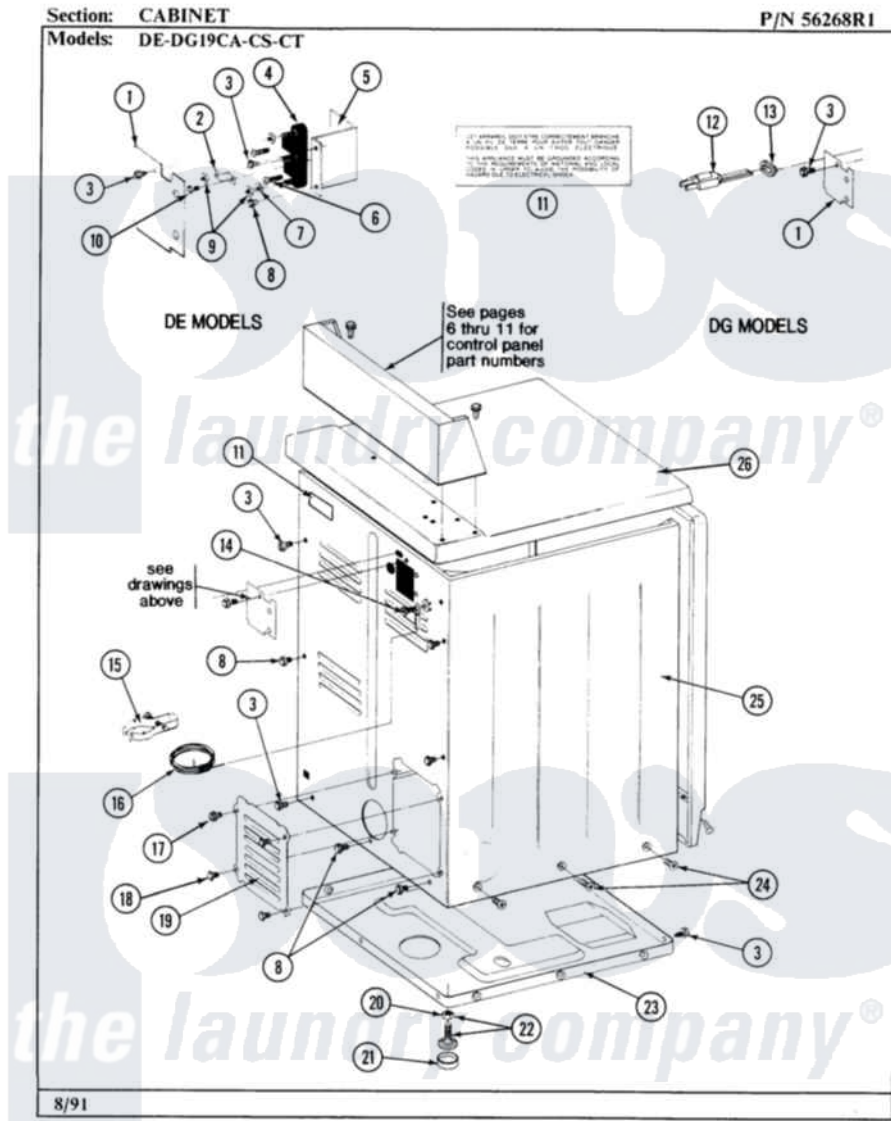

Maytag GDE19CS 02 - CABINET-REAR

4

Maytag [Commercial Maytag GDE19CS Dryer Parts](#) Parts Diagram 02 - CABINET-REAR
Click on the part number to view part

Item	Original Part Number	Replaced By	Status	Part Description
001	Y312905		Not Available	COVER, TERMINAL
002	Y312184			Strap, Grounding
003	Y313561			Screw---NA
004	400008			Block, Terminal
005	Y312904			Bracket, Terminal Block
006	Y312209	W10001200		Screw
007	Y311270			Washer, Terminal Block
008	Y310632	1163839		Screw
009	311484	112432		Nut
010	Y311423	489483		Screw 10-32 X 1/2
011	214519			LABEL, ELECTRICAL INSTR. PART NOT USED-GAS MODELS ONLY
012	302521		Not Available	CORD, POWER PART NOT USED-GAS MODELS ONLY
013	211881			Grommet, Cord Part Not Used- Gas Models Only
014	NLA		Not Available	SCREW & WASHER ASSY.

015	301548		Clamp, Ground Wire
016	311155		Ground Wire And Clamp
017	Y313559		Screw
018	211294	90767	Screw, 8A X 3/8 HeX Washer Head Tapping
019	Y312951	Not Available	ACCESS COVER, BACK
020	Y052740	62739	Nut, Lock
021	Y314137		Foot, Rubber
022	Y305086		Adjustable Leg And Nut
023	Y303361	Not Available	BASE ASSY. (UPPER & LOWER)
024	213007		Xfor Cabinet See Cabinet, Back
025	NLA	Not Available	CABINET-WHITE
026	NLA	Not Available	TOP COVER-ALMOND
"	Y305191	Not Available	TOP COVER-WHITE