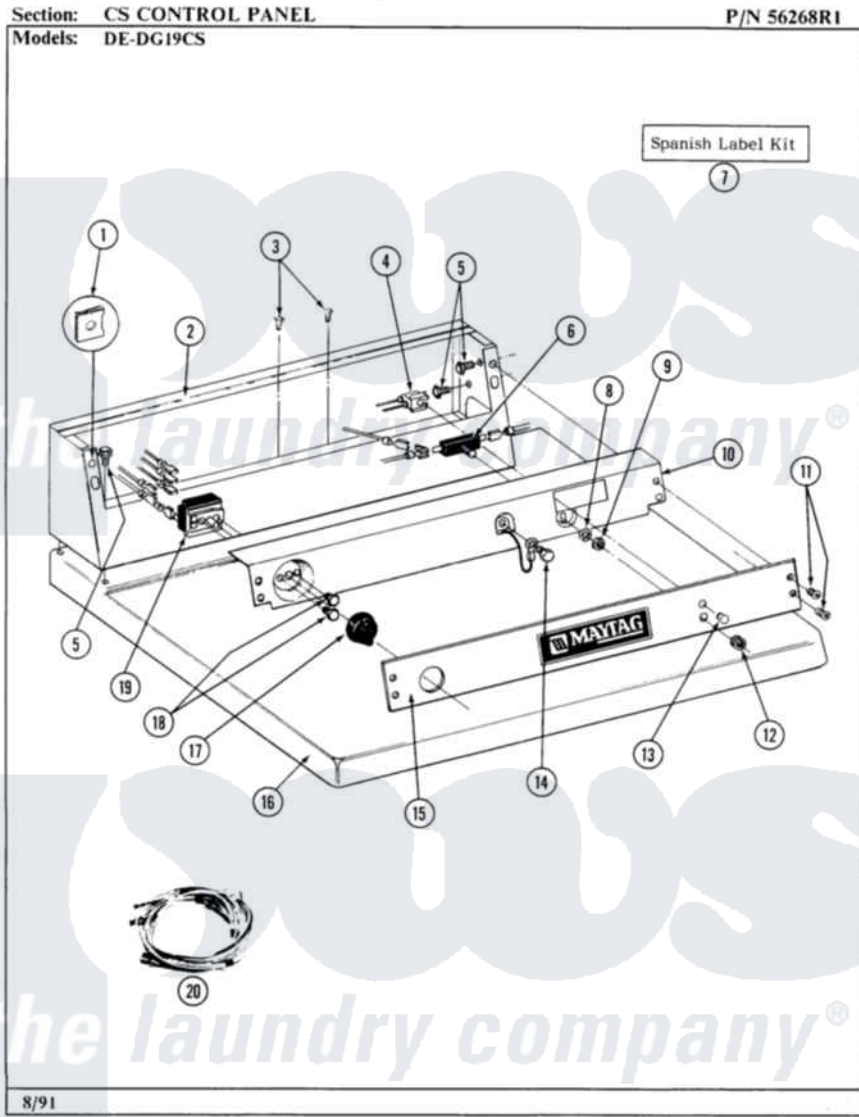

Maytag GDE19CS 03 - CONTROL PANEL

8

Maytag [Commercial Maytag GDE19CS Dryer Parts](#) Parts Diagram 03 - CONTROL PANEL
Click on the part number to view part

Item	Original Part Number	Replaced By	Status	Part Description
001	215003			Fastener, Panel And Bracket
002	305213			Console-White
"	NLA		Not Available	CONSOLE-ALMOND----NA
003	211294	90767		Screw, 8A X 3/8 HeX Washer Head Tapping
"	Y314322	211251		Screw, Transformer
004	Y305396		Not Available	LAMP, INDICATOR
005	212276	W10116760		Screw
006	Y303204			Start Switch With Nuts
007	NLA		Not Available	LABEL KIT, SPANISH
008	312751			Lockwasher, Start Switch
009	Y312706	422617		Nut
010	NLA		Not Available	BACK-UP PLATE (WHITE)
012	Y312702			Knurled Nut, Start Switch
013	213099			Lens For Control Panel
014	211252			Screw, Ground Wire
015	NLA		Not Available	CONTROL PANEL

016	NLA	Not Available	TOP COVER-ALMOND
"	Y305191	Not Available	TOP COVER-WHITE
017	205663		Knob For Selector Switch
018	Y313588	488234	Screw 8-32 X 1/4
019	Y303420	Not Available	SELECTOR SWITCH
020	NLA	Not Available	MAIN WIRE HARNESS
NI	212277		Screw, No.8 X 1/2 Inch