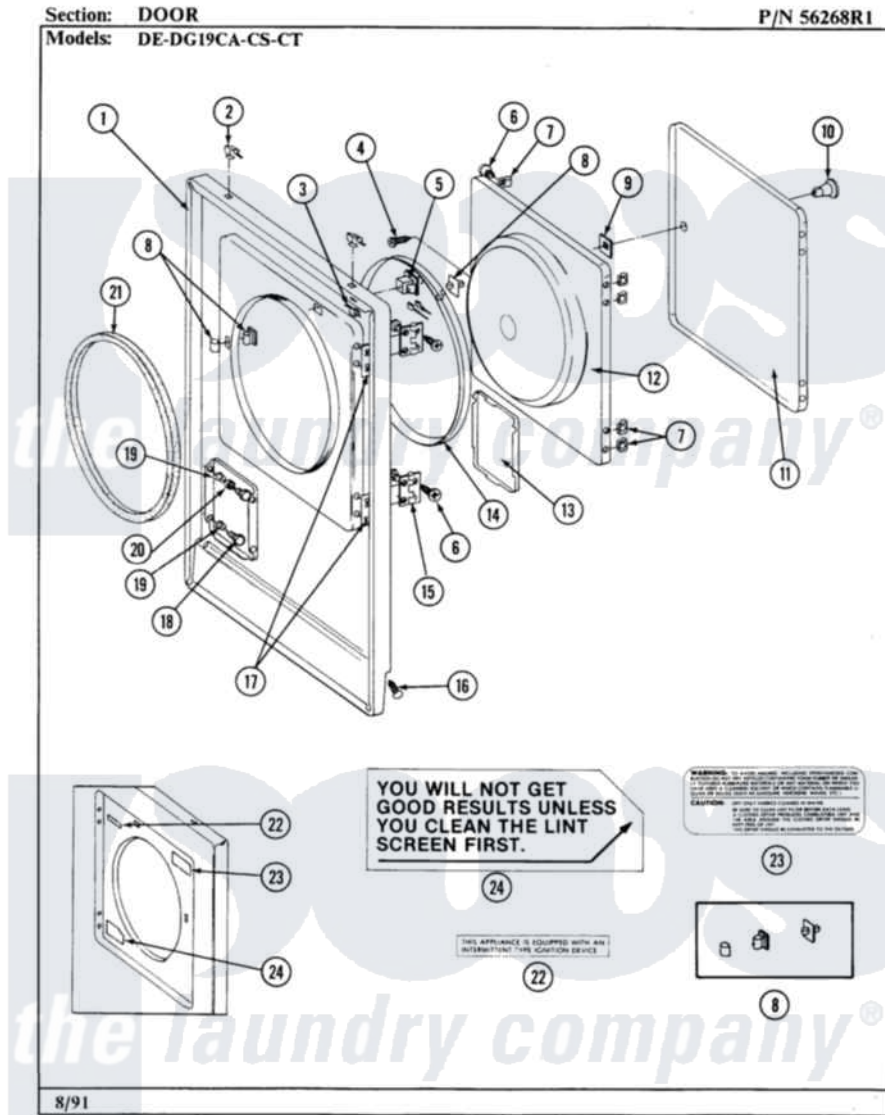

Maytag GDE19CS 04 - DOOR

24

Maytag [Commercial Maytag GDE19CS Dryer Parts](#) Parts Diagram 04 - DOOR
Click on the part number to view part

Item	Original Part Number	Replaced By	Status	Part Description
001	NLA		Not Available	FRONT PANEL-WHITE
002	212982	22001650		Fastener, Spring
003	Y310376			Clip, Door Switch Harness
004	NLA		Not Available	SCREW FOR DOOR KNOB----NA
005	Y304575	W10169313		Switch-Dor
"	Y305753	W10169313		Switch-Dor
006	Y314062			Screw, Door Hinge And Panel
007	Y313910			Clip, Door Liner To Outer Panel
008	306436			Door Latch Kit--W
009	Y313911			Door Strike Retainer
010	NLA		Not Available	KNOB AND SCREW
011	NLA		Not Available	DOOR-ALMOND
"	Y306668			DOOR (WHT)
012	NLA		Not Available	INNER DOOR WITH KNOB
013	NLA		Not Available	PART NOT USED

014	314077		Door Seal
015	Y304577	33001230	Hinge, Door
016	204439		Screw And Fstner Assembly
017	Y313907		Fastener, Twin
018	212949	22001866	Screw, Relay
019	NLA	Not Available	BUSHING FOR ACCESS STUD
020	312369		Sleeve, Access Panel Stud Part Not Used
021	314286		Seal For Front Panel
022	NLA	Not Available	GAS IGNITION LABEL
023	Y313927		INSTRUCTION LABEL
024	Y313340		LABEL, LINT SCREEN INSTRUCTION