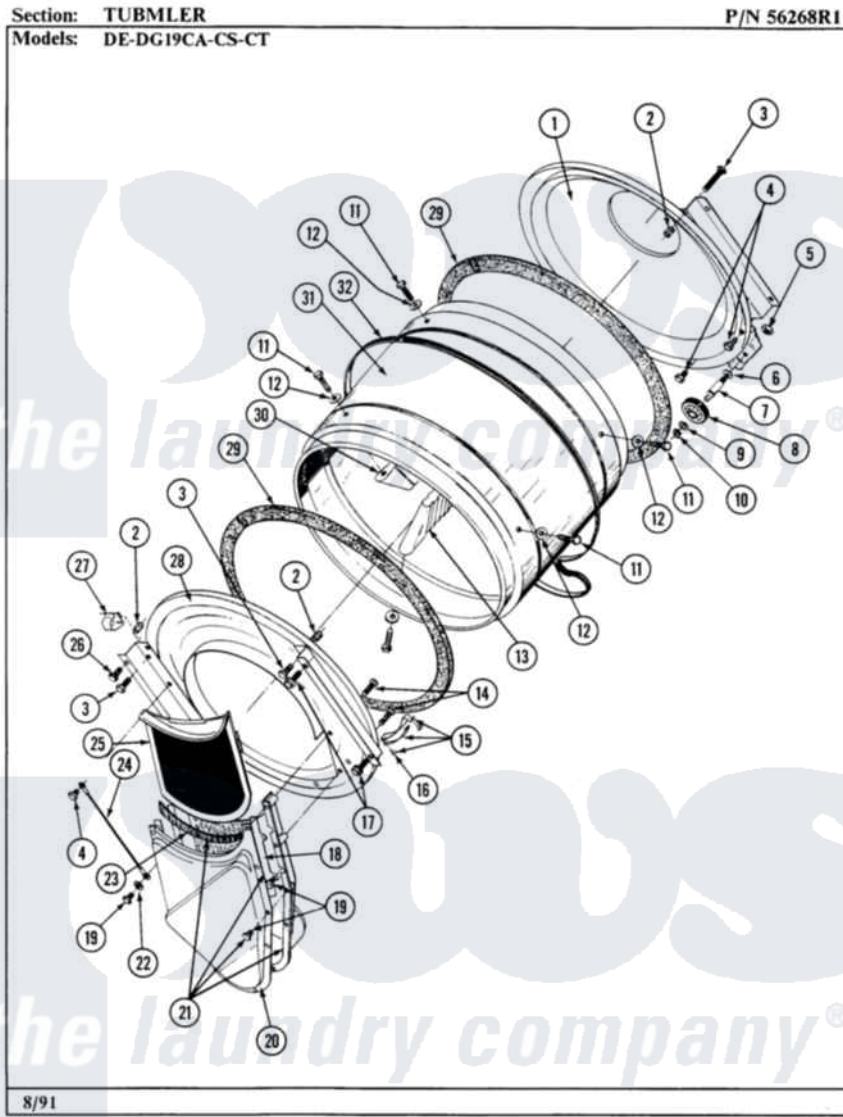

Maytag GDE19CS 05 - TUMBLER

26

Maytag [Commercial Maytag GDE19CS Dryer Parts](#) Parts Diagram 05 - TUMBLER
Click on the part number to view part

Item	Original Part Number	Replaced By	Status	Part Description
001	Y306660	33001106		Back, Tumbler
002	NLA		Not Available	COVER, THREAD
003	NLA		Not Available	SCREW
004	211294	90767		Screw, 8A X 3/8 HeX Washer Head Tapping
005	312538	33001443		Nut, Hex
006	Y313347	312535		Washer, Vault Mounting Brk.
007	Y312948	6-3129480		Shaft- Tumbler
008	Y303373	12001541		Drum Roller/Washer Assembly--W
009	312535			Washer, Vault Mounting Brk.
010	410233	9703438		Ring-Retrn
011	Y310759			Screw, Tumbler Baffles
012	314158			Washer, Baffle To Tumbler
013	314155	33001004		Baffle, Tall
"	314804	33001004		Baffle, Tall
014	Y314110	33002917		Screw, No.10-16

015	306508		Tumbler Bearing Kit ----W
016	210720		Rivet, Bearing To Tumbler Fmt
017	Y310632	1163839	Screw
018	Y313795		Guide For Lint Screen
019	Y312961	W10116751	Screw
020	Y312964	Not Available	OUTLET DUCT - OUTER HALF
021	306657	Not Available	OUTLET DUCT & GRID
022	310557		Washer
023	Y313796		Lint Seal
024	NLA	Not Available	TICKETS (1000) 2-14146
025	Y306665	33001003	Screen, Lint
026	Y313561		Screw----NA
027	Y310376		Clip, Door Switch Harness
028	NLA	Not Available	TUMBLER FRONT----NA
029	314820		Seal, Tumbler
"	Y055978		Rubber Adhesive, 2 Oz Tube
"	Y313541	33313541	Seal- Tumbler
030	314803	33001012	Baffle
"	NLA	Not Available	TUMBLER BAFFLE - SHORT
031	305187	Not Available	TUMBLER W/BAFFLES
"	306663	Not Available	TUMBLER W/BAFFLES
032	Y312959		Poly "V" Belt For Tumbler