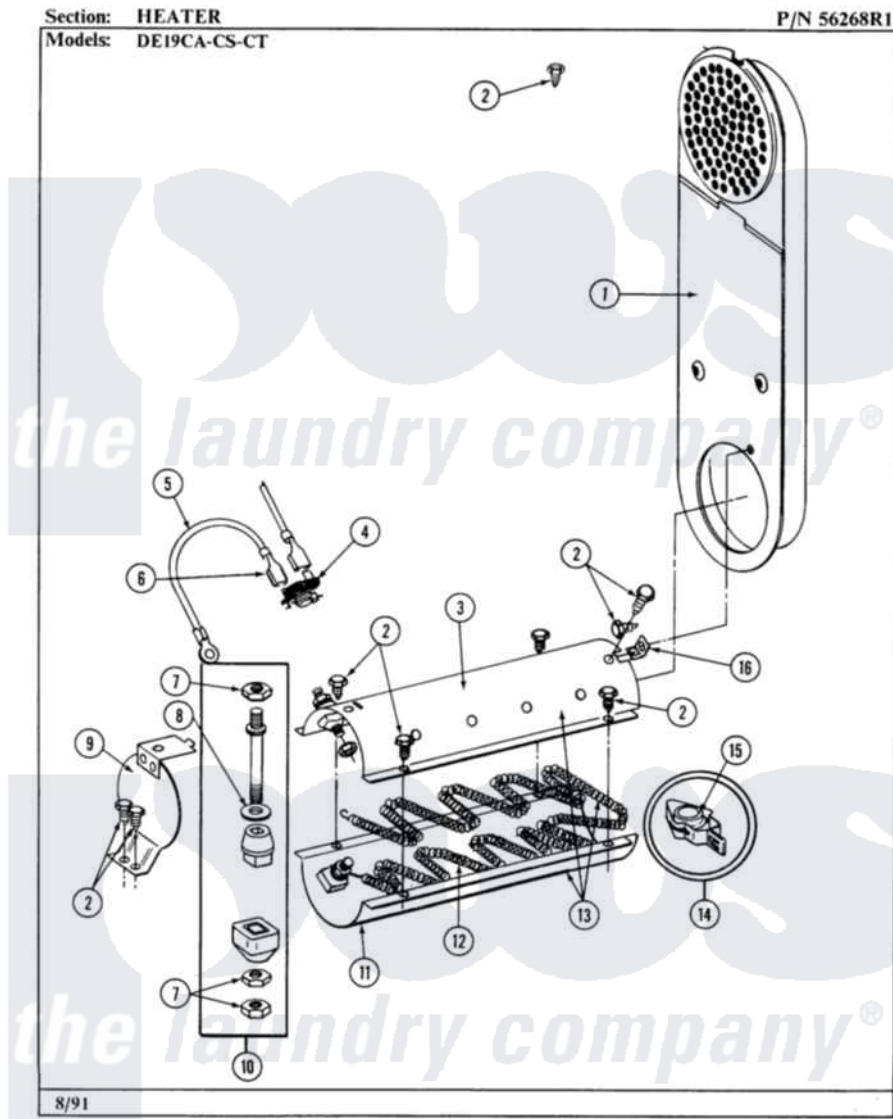

Maytag GDE19CS 06 - HEATER

28

Maytag Commercial Maytag GDE19CS Dryer Parts Parts Diagram 06 - HEATER
Click on the part number to view part

Item	Original Part Number	Replaced By	Status	Part Description
001	Y303362			Inlet Duct Assembly - DE
002	211294	90767		Screw, 8A X 3/8 HeX Washer Head Tapping
003	Y313575		Not Available	HEATER CHAMBER, TOP
004	303396			Thermostat, Hi-Limit
"	303896			Hi-Limit Thermostat-Canada
005	Y304693			Jumper Wire
006	210745			Wire Terminal
007	311484	112432		Nut
008	311093			Washer, Terminal Connection
009	304124		Not Available	HEATER SHIELD
010	Y304596			Terminal Insulator Assembly
011	Y313576			Heater Chamber, Bottom
012	Y304837	W10116793		Element
"	Y313537			Heater Element 240 Volt
013	Y303778			Heater Assembly Complete
				HEATER ASSY COMPLETE

"	Y303856	Not Available	HEATER ASST. COMPLETE (208V)
014	Y303881		Clip And Insulator Assembly
015	Y313270		Insulator For Heater Elemen
016	Y312890		Retainer, Heater Chamber