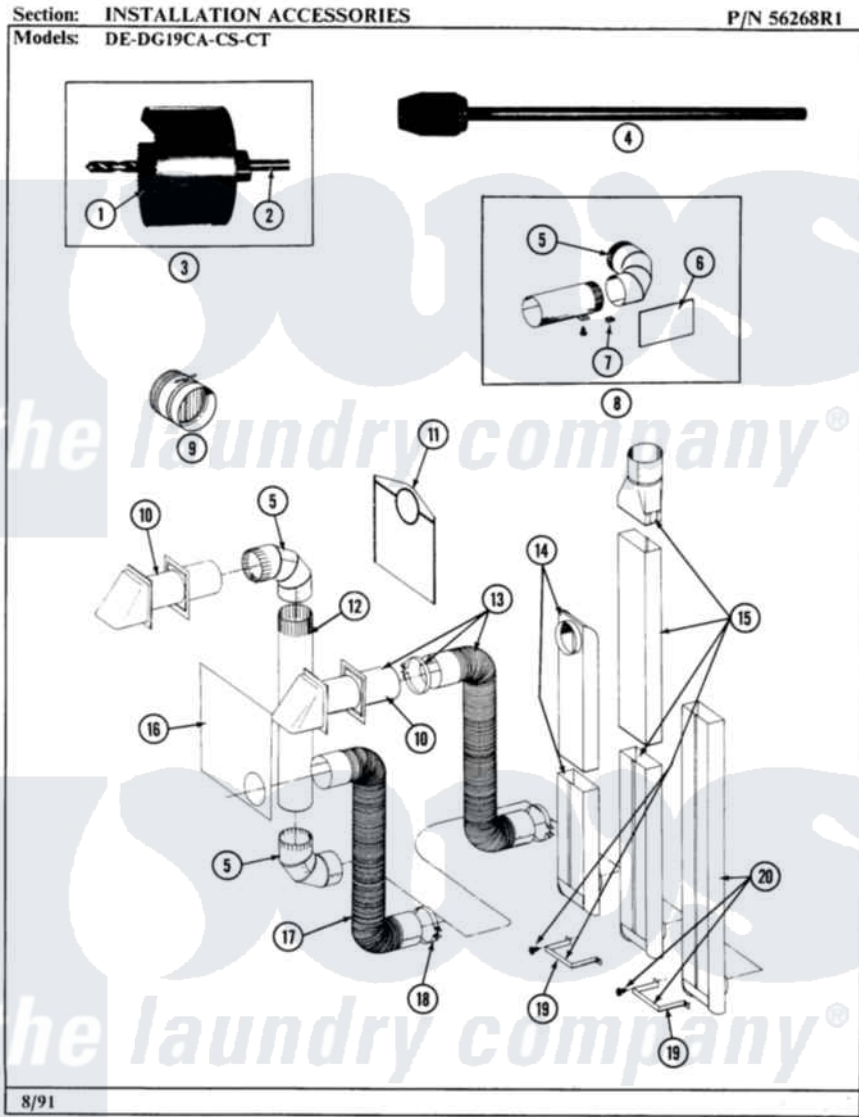

Maytag GDE19CS 08 - INSTALLATION ACCESSORIES

Maytag Commercial Maytag GDE19CS Dryer Parts Parts Diagram 08 - INSTALLATION ACCESSORIES
 Click on the part number to view part

Item	Original Part Number	Replaced By	Status	Part Description
001	NLA		Not Available	BLADE, SAW
002	NLA		Not Available	REPLACEMENT DRILL
003	NLA		Not Available	HOLE SAW W/DRILL BIT
004	NLA		Not Available	EXTENSION CHUCK, DRILL
005	Y059131			Elbow, Venting
006	312302			Insulation, Exhaust Duct Kit
007	213323			Fastener, Exhaust Duct Kit
008	211294	90767		Screw, 8A X 3/8 HeX Washer Head Tapping
"	Y304652			Exhaust Duct Kit
009	NLA		Not Available	DAMPER, BACK DRAFT
010	Y059129	4396007RW		Vent Hood
011	311353		Not Available	BAG, LINT (DACRON)
012	Y059130			Pipe, Venting
013	Y059143			Flexible Vent Kit
014	Y059135			Vent Duct Assembly
015	NLA		Not Available	RECTANGULAR VENT KIT

016	Y059134		PLATE, ALUM. WINDOW (15``X20``)
017	Y304353	4396010RP	6ft Scvent
018	Y304630		Clamp, Flexible Duct
019	211294	90767	Screw, 8A X 3/8 HeX Washer Head Tapping
"	NLA	Not Available	BRACKET, EXHAUST DEFLECTOR
020	NLA	Not Available	EXHAUST DEFLECTOR KIT