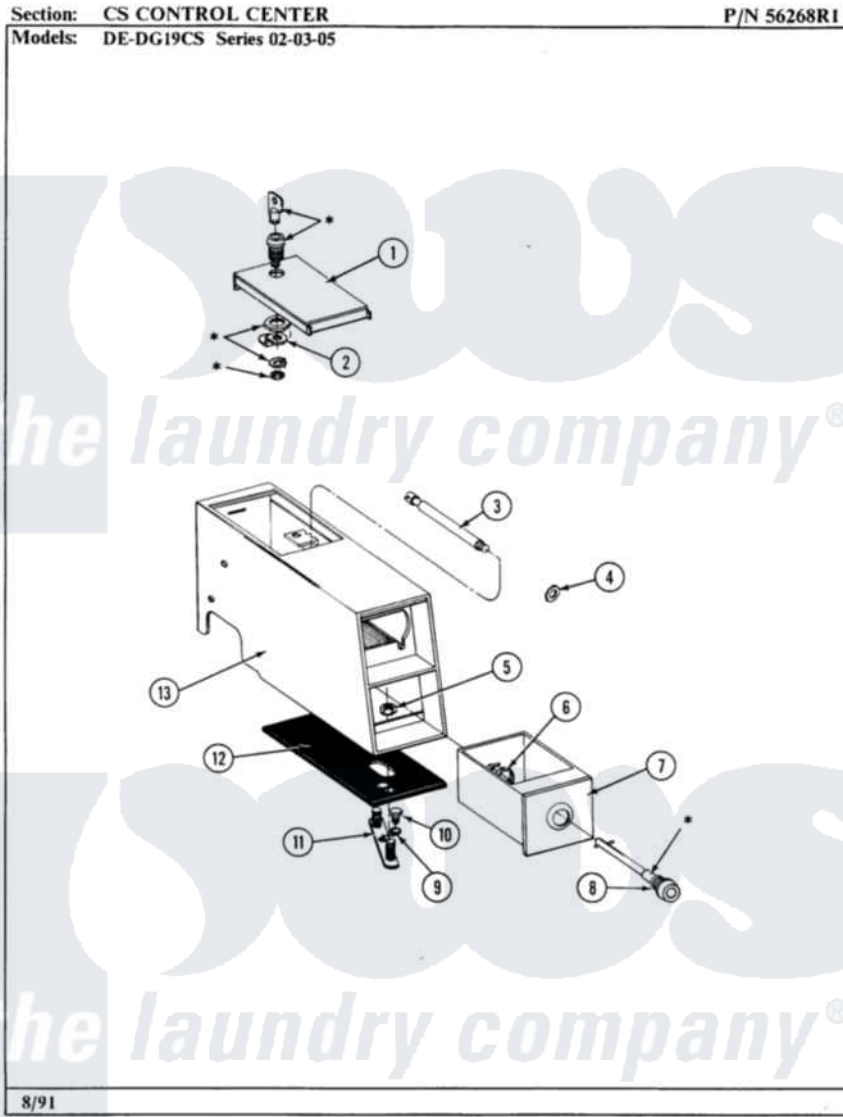

Maytag GDE19CS 10 - CONTROL CENTER CASE

14

Maytag Commercial Maytag GDE19CS Dryer Parts Parts Diagram 10 - CONTROL CENTER CASE
Click on the part number to view part

Item	Original Part Number	Replaced By	Status	Part Description
001	203188		Not Available	TIMER ACCESS DOOR (WHT)
"	203188L		Not Available	ACCESS DOOR-ALMOND
"	203188M		Not Available	ACCESS DOOR-HARVEST WHEAT
002	213750	W10133266		Cam-Lock
003	213035			Bolt, Locking
004	910181			Lockwasher, Terminal Block
005	Y052740	62739		Nut, Lock
006	212328	W10139762		Hex Nut, 3/4-27
007	205423	208883		Coin Box K
"	205423L	208883		Coin Box K
"	205423M	208883		Coin Box K
008	NLA		Not Available	SPRING WASHER FOR LOCK
009	910309			Washer, Mounting Strap
010	211294	90767		Screw, 8A X 3/8 HeX Washer Head Tapping

011	NLA		Not Available	MTG. STRAP---NA
012	214660			Gasket, Control Center
013	205646	22001405		Case, Coin Slide
"	205646L	22001405		Case, Coin Slide
"	205646M	22001405		Case, Coin Slide
"	NLA		Not Available	CONTROL CENTER-WHITE