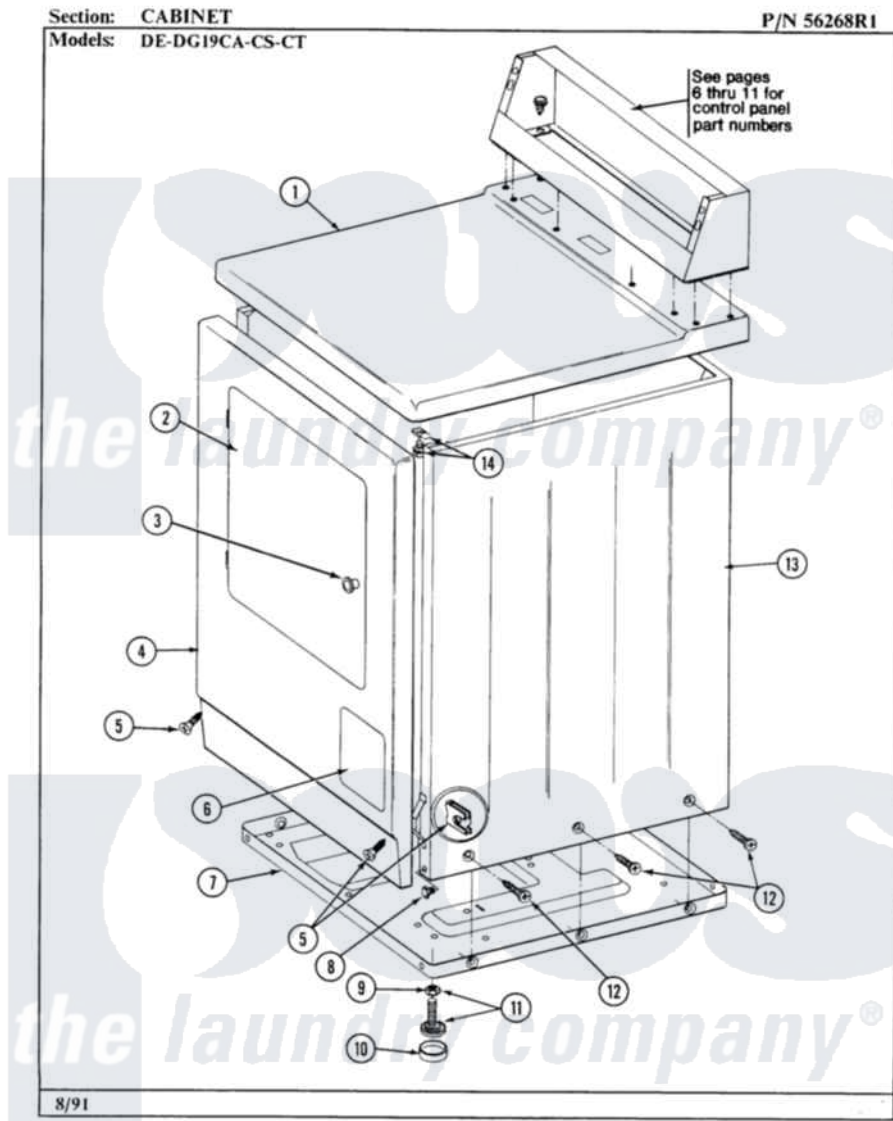

Maytag GDE19CT 01 - CABINET-FRONT

Maytag [Commercial Maytag GDE19CT Dryer Parts](#) Parts Diagram 01 - CABINET-FRONT
Click on the part number to view part

Item	Original Part Number	Replaced By	Status	Part Description
001	NLA		Not Available	TOP COVER-ALMOND
"	Y305191		Not Available	TOP COVER-WHITE
002	Y313908			DOOR PANEL-WHITE
"	NLA		Not Available	DOOR-ALMOND
"	Y304579	Y306668		DOOR (WHT)
003	NLA		Not Available	KNOB AND SCREW
004	NLA		Not Available	FRONT PANEL-WHITE
005	204439			Screw And Fstner Assembly
006	NLA		Not Available	PART NOT USED
007	Y303361		Not Available	BASE ASSY. (UPPER & LOWER)
008	Y310632	1163839		Screw
009	Y052740	62739		Nut, Lock
010	Y314137			Foot, Rubber
011	Y305086			Adjustable Leg And Nut
012	213007			Xfor Cabinet See Cabinet, Back