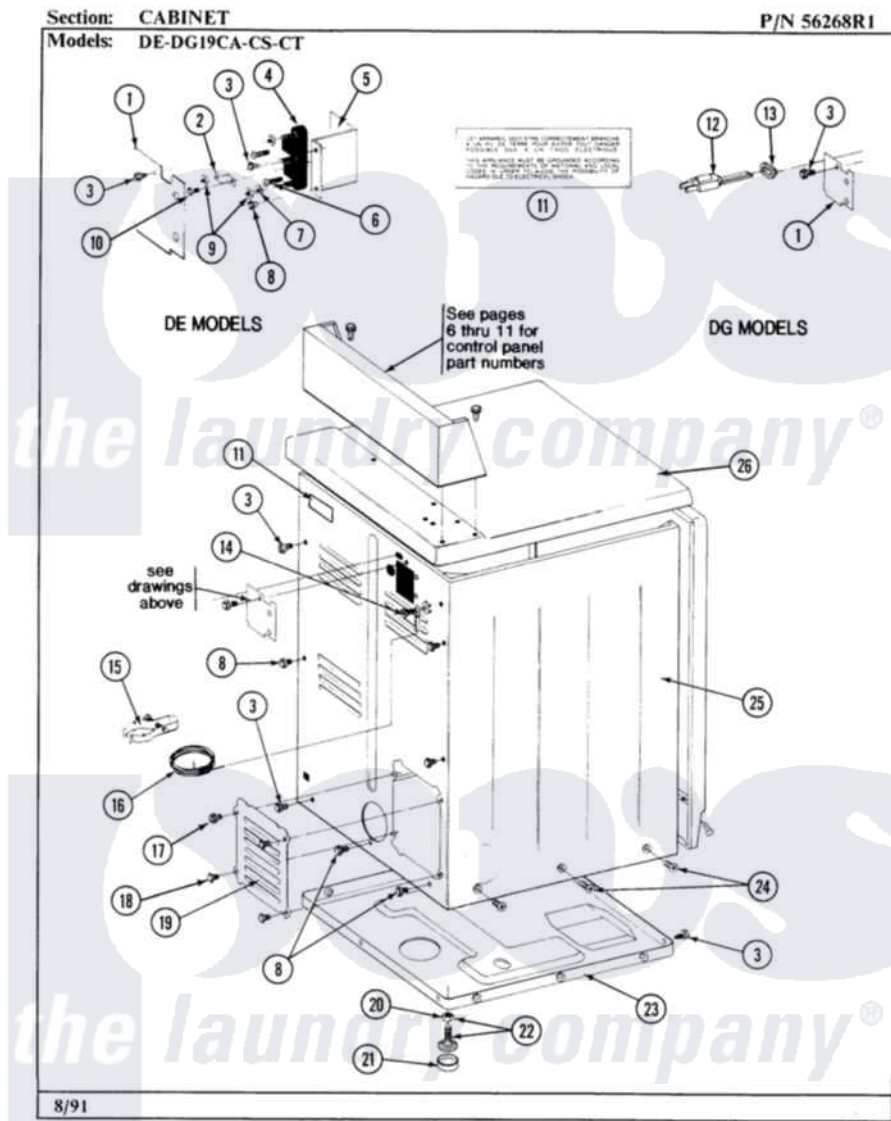

Maytag GDE19CT 02 - CABINET-REAR

Maytag [Commercial Maytag GDE19CT Dryer Parts](#) Parts Diagram 02 - CABINET-REAR
 Click on the part number to view part

Item	Original Part Number	Replaced By	Status	Part Description
001	Y312905		Not Available	COVER, TERMINAL
002	Y312184			Strap, Grounding
003	Y313561			Screw---NA
004	400008			Block, Terminal
005	Y312904			Bracket, Terminal Block
006	Y312209	W10001200		Screw
007	Y311270			Washer, Terminal Block
008	Y310632	1163839		Screw
009	311484	112432		Nut
010	Y311423	489483		Screw 10-32 X 1/2
011	214519			LABEL, ELECTRICAL INSTR. PART NOT USED-GAS MODELS ONLY
012	302521		Not Available	CORD, POWER PART NOT USED-GAS MODELS ONLY
013	211881			Grommet, Cord Part Not Used- Gas Models Only
014	NLA		Not Available	SCREW & WASHER ASSY.

015	301548		Clamp, Ground Wire
016	311155		Ground Wire And Clamp
017	Y313559		Screw
018	211294	90767	Screw, 8A X 3/8 HeX Washer Head Tapping
019	Y312951	Not Available	ACCESS COVER, BACK
020	Y052740	62739	Nut, Lock
021	Y314137		Foot, Rubber
022	Y305086		Adjustable Leg And Nut
023	Y303361	Not Available	BASE ASSY. (UPPER & LOWER)
024	213007		Xfor Cabinet See Cabinet, Back
025	NLA	Not Available	CABINET-WHITE
026	NLA	Not Available	TOP COVER-ALMOND
"	Y305191	Not Available	TOP COVER-WHITE