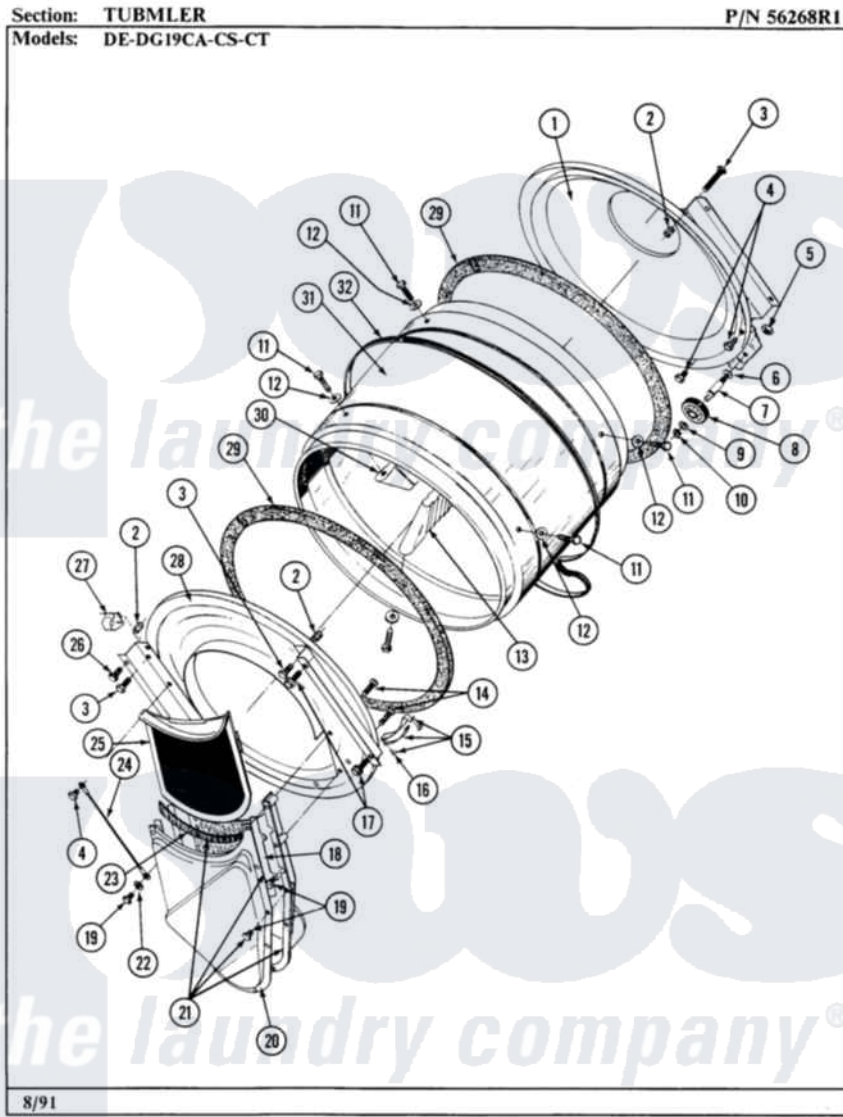

Maytag GDE19CT 04 - TUMBLER

26

Maytag Commercial Maytag GDE19CT Dryer Parts Parts Diagram 04 - TUMBLER
Click on the part number to view part

Item	Original Part Number	Replaced By	Status	Part Description
001	Y306660	33001106		Back, Tumbler
002	NLA		Not Available	COVER, THREAD
003	NLA		Not Available	SCREW
004	211294	90767		Screw, 8A X 3/8 HeX Washer Head Tapping
005	312538	33001443		Nut, Hex
006	Y313347	312535		Washer, Vault Mounting Brk.
007	Y312948	6-3129480		Shaft- Tumbler
008	Y303373	12001541		Drum Roller/Washer Assembly--W
009	312535			Washer, Vault Mounting Brk.
010	410233	9703438		Ring-Retrn
011	Y310759			Screw, Tumbler Baffles
012	314158			Washer, Baffle To Tumbler
013	314155	33001004		Baffle, Tall
"	314804	33001004		Baffle, Tall
014	Y314110	33002917		Screw, No.10-16

015	306508		Tumbler Bearing Kit ----W
016	210720		Rivet, Bearing To Tumbler Fmt
017	Y310632	1163839	Screw
018	Y313795		Guide For Lint Screen
019	Y312961	W10116751	Screw
020	Y312964	Not Available	OUTLET DUCT - OUTER HALF
021	306657	Not Available	OUTLET DUCT & GRID
022	310557		Washer
023	Y313796		Lint Seal
024	NLA	Not Available	TICKETS (1000) 2-14146
025	Y306665	33001003	Screen, Lint
026	Y313561		Screw----NA
027	Y310376		Clip, Door Switch Harness
028	NLA	Not Available	TUMBLER FRONT----NA
029	314820		Seal, Tumbler
"	Y055978		Rubber Adhesive, 2 Oz Tube
"	Y313541	33313541	Seal- Tumbler
030	314803	33001012	Baffle
"	NLA	Not Available	TUMBLER BAFFLE - SHORT
031	305187	Not Available	TUMBLER W/BAFFLES
"	306663	Not Available	TUMBLER W/BAFFLES
032	Y312959		Poly "V" Belt For Tumbler