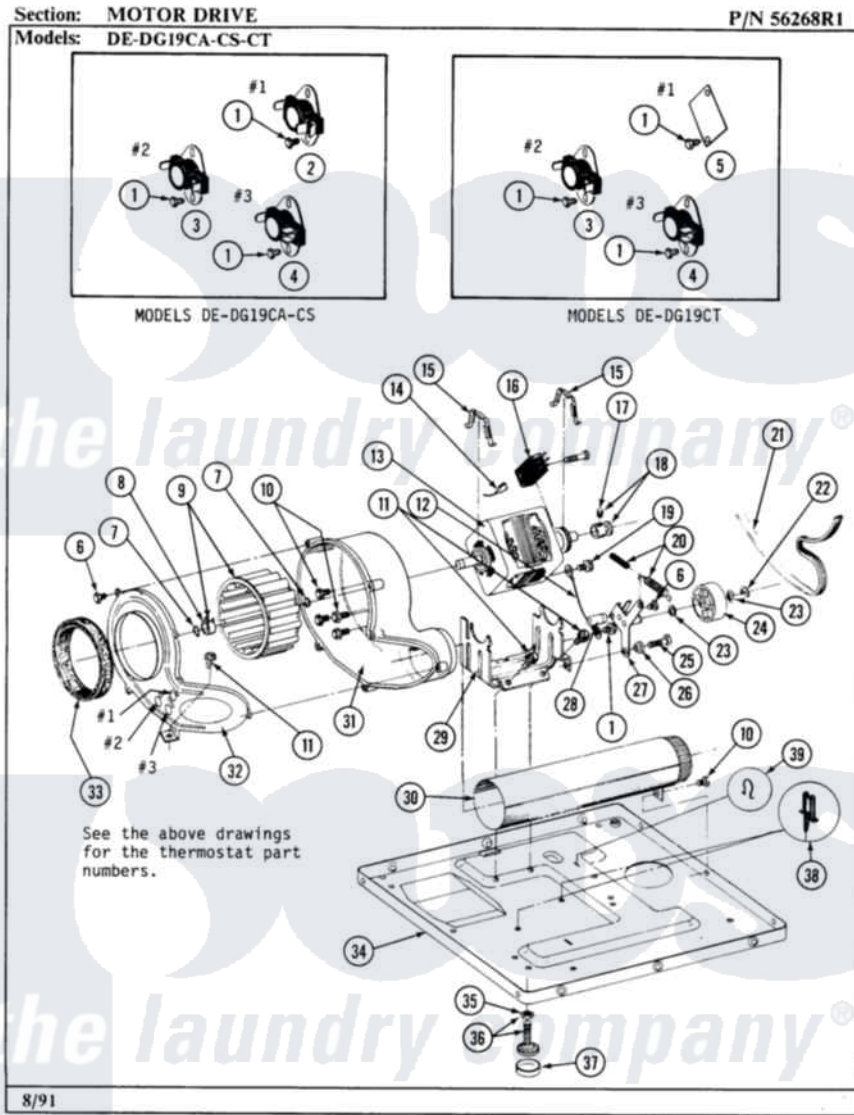

Maytag GDE19CT 06 - MOTOR DRIVE

32

Maytag [Commercial Maytag GDE19CT Dryer Parts](#) Parts Diagram 06 - MOTOR DRIVE
 Click on the part number to view part

Item	Original Part Number	Replaced By	Status	Part Description
001	211294	90767		Screw, 8A X 3/8 HeX Washer Head Tapping
002	Y303225			Thermostat, Permanent Press
003	303392			Thermostat, Cycling
004	Y303391	33303391		Thermostat, Cycling
005	Y312853			Cover For Thermostat Openin
006	Y312961	W10116751		Screw
007	410233	9703438		Ring-Retrn
008	312967			Clamp, Blower Housing
009	Y303836			Blower Wheel Assembly And Clamp
010	Y310632	1163839		Screw
011	Y313561			Screw---NA
012	901220			Ground Wire
013	Y303358	W10410999		Motor-Drve
014	NLA		Not Available	WIRE
015	Y015825			Clip, Motor To Motor Support

016	306207		Not Available	(PROD. No.303358-8 & No.303358-9)
"	NLA		Not Available	SWITCH, MOTOR START
"	Y303877		Not Available	SWITCH, MOTOR EXTERNAL START No.303358-2, No.303358-4, 303358-7
"	Y303879			Switch, Motor External Start
017	Y053241			Set Screw, Motor Pulley
018	Y305185	6-3051850		Pulley- MO
019	910343	488234		Screw 8-32 X 1/4
020	Y303945			IDLER SPRING ASSY. W/PLUG
021	Y312959			Poly "V" Belt For Tumbler
022	312958	354987		Ring, Retaining
023	Y312527			Washer, Idler Shaft
024	Y303705	6-3037050		Pulley- ID
025	Y014874			Screw, Idler Arm And Sleeve
026	Y312894	315772		Sleeve, Idler Arm
027	Y303363	6-3033630		Idler Arm
028	Y313582	W10116756		Spacer
029	NLA		Not Available	SUPPORT, MOTOR
030	Y303442			EXHAUST DUCT ASSEMBLY
031	Y312893			Housing, Blower
032	Y313770			COVER FOR BLOWER HOUSING
033	Y312901			Seal, Housing Cover
034	Y303361		Not Available	BASE ASSY. (UPPER & LOWER)
035	Y052740	62739		Nut, Lock
036	Y305086			Adjustable Leg And Nut
037	Y314137			Foot, Rubber
038	Y313262	W10116752		Retainer-
039	410490			Spring, Retainer Wire Harness