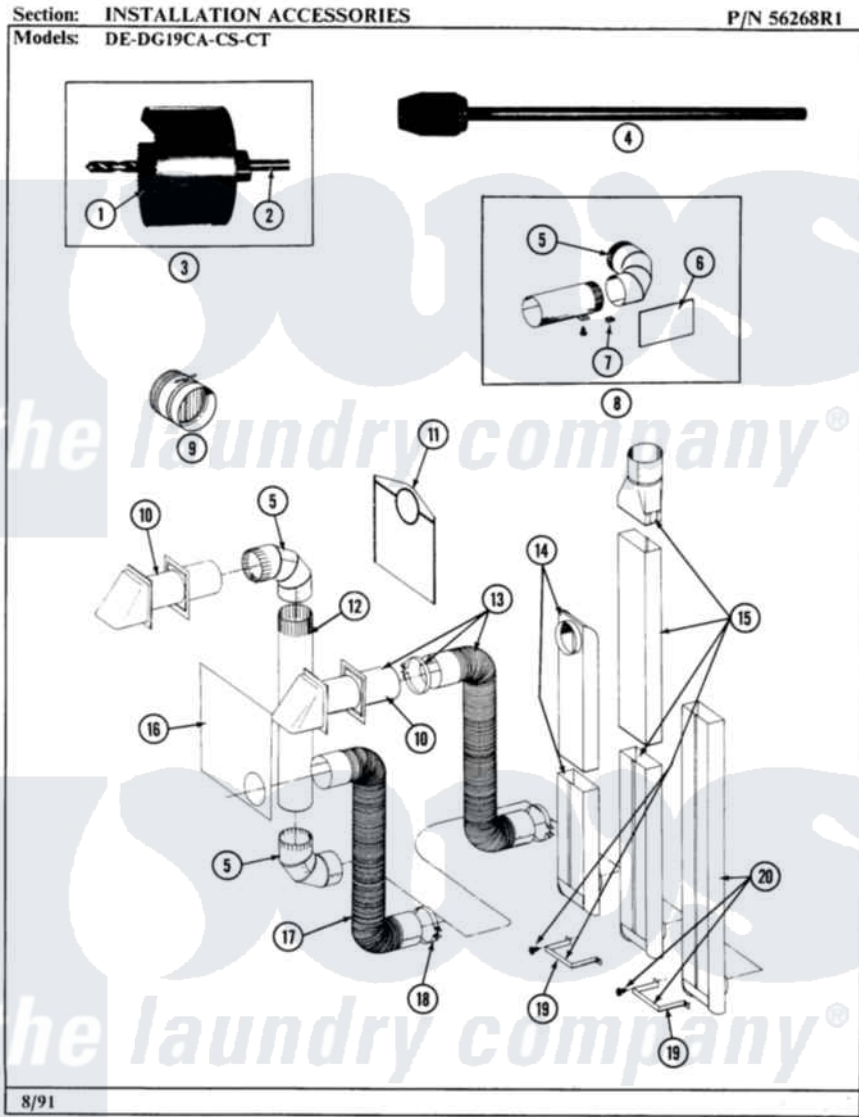

# Maytag GDE19CT 07 - INSTALLATION ACCESSORIES

Maytag [Commercial Maytag GDE19CT Dryer Parts](#) Parts Diagram 07 - INSTALLATION ACCESSORIES  
 Click on the part number to view part

Item	Original Part Number	Replaced By	Status	Part Description
001	NLA		Not Available	BLADE, SAW
002	NLA		Not Available	REPLACEMENT DRILL
003	NLA		Not Available	HOLE SAW W/DRILL BIT
004	NLA		Not Available	EXTENSION CHUCK, DRILL
005	<a href="#">Y059131</a>			Elbow, Venting
006	<a href="#">312302</a>			Insulation, Exhaust Duct Kit
007	<a href="#">213323</a>			Fastener, Exhaust Duct Kit
008	<a href="#">211294</a>	<a href="#">90767</a>		Screw, 8A X 3/8 HeX Washer Head Tapping
"	<a href="#">Y304652</a>			Exhaust Duct Kit
009	NLA		Not Available	DAMPER, BACK DRAFT
010	Y059129	<a href="#">4396007RW</a>		Vent Hood
011	311353		Not Available	BAG, LINT (DACRON)
012	<a href="#">Y059130</a>			Pipe, Venting
013	<a href="#">Y059143</a>			Flexible Vent Kit
014	<a href="#">Y059135</a>			Vent Duct Assembly
015	NLA		Not Available	RECTANGULAR VENT KIT

016	<a href="#">Y059134</a>		PLATE, ALUM. WINDOW (15``X20``)
017	Y304353	<a href="#">4396010RP</a>	6ft Scvent
018	<a href="#">Y304630</a>		Clamp, Flexible Duct
019	<a href="#">211294</a>	<a href="#">90767</a>	Screw, 8A X 3/8 HeX Washer Head Tapping
"	NLA	Not Available	BRACKET, EXHAUST DEFLECTOR
020	NLA	Not Available	EXHAUST DEFLECTOR KIT