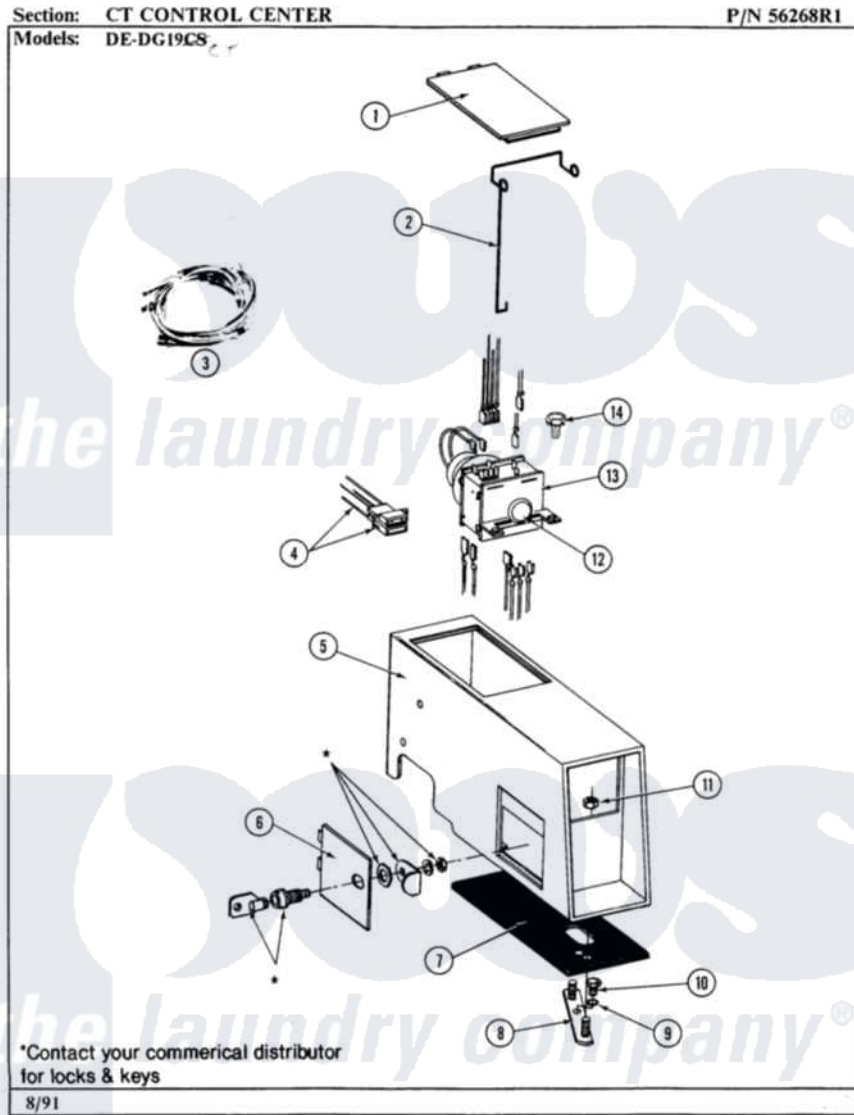

Maytag GDE19CT 09 - CONTROL CENTER

18

Maytag [Commercial Maytag GDE19CT Dryer Parts](#) Parts Diagram 09 - CONTROL CENTER
 Click on the part number to view part

Item	Original Part Number	Replaced By	Status	Part Description
001	NLA		Not Available	ACCESS DOOR (WHITE)
002	214878			Latch For Access Door
003	NLA		Not Available	MAIN WIRE HARNESS
004	NLA		Not Available	HARNESS FOR TICKET CONTROL
005	NLA		Not Available	OUTER CASE-HARVEST WHEAT
006	NLA		Not Available	ACCESS DOOR (WHITE)
007	214660			Gasket, Control Center
008	NLA		Not Available	MTG. STRAP---NA
009	910309			Washer, Mounting Strap
010	211294	90767		Screw, 8A X 3/8 Hex Washer Head Tapping
011	Y052740	62739		Nut, Lock
012	213089			Knob For Timer
013	NLA		Not Available	TIMER MOTOR
"	Y303801		Not Available	TIMER WITH KNOB AND PIN