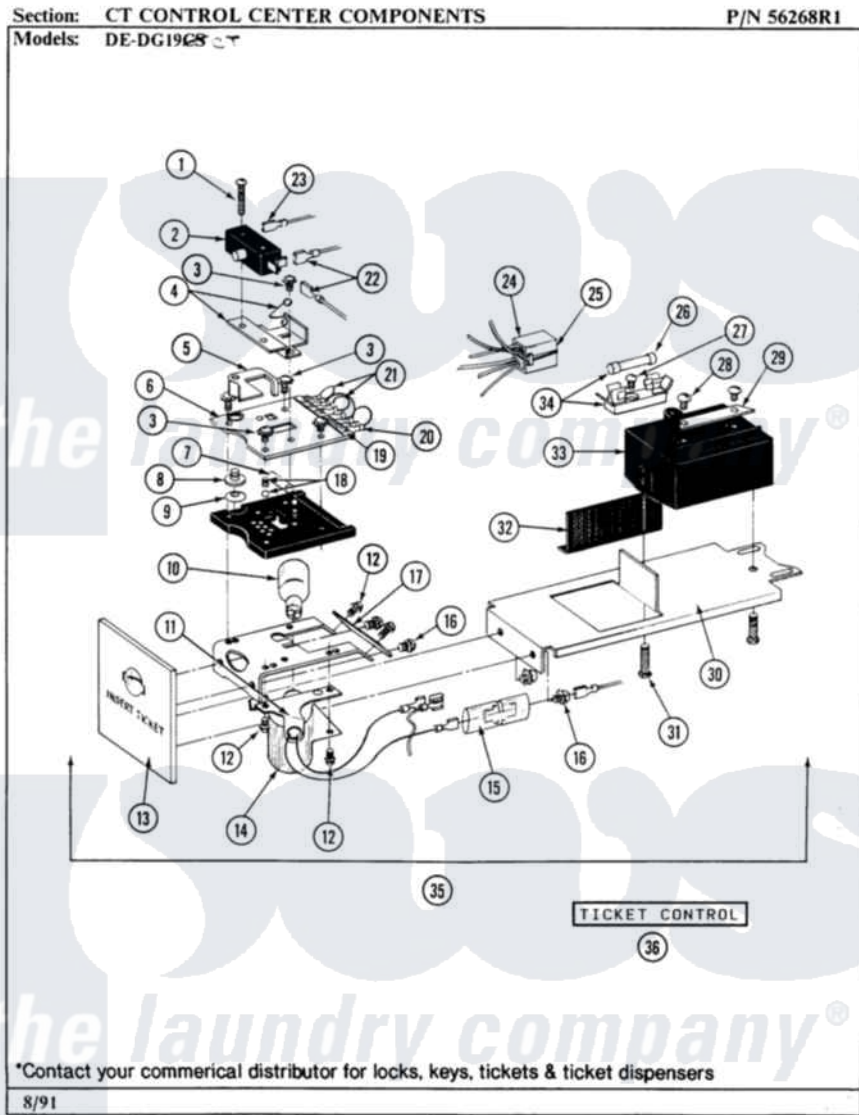

Maytag GDE19CT 10 - CONTROL CENTER COMPONENTS

Maytag [Commercial Maytag GDE19CT Dryer Parts](#) Parts Diagram 10 - CONTROL CENTER COMPONENTS
 Click on the part number to view part

Item	Original Part Number	Replaced By	Status	Part Description
001	NLA		Not Available	SCREW
002	204882		Not Available	SWITCH FOR TICKET CONTROL
003	NLA		Not Available	SEMS SCREW (No.4-40 X 1/2 INC)
004	204881			Cam Plate Assembly
005	214218			Lever, Switch
006	212452			Board, Circuit
007	214275			Roller For Cam
008	214220			Adjustment Thumb Wheel
009	NLA		Not Available	SPRING WASHER
010	202479	A3167501		Lamp Oven, Int.
011	NLA		Not Available	LAMP SOCKET WITH BRACKET
012	NLA		Not Available	SCREW, SHIELD TO CONTROL
013	NLA		Not Available	FRONT PLATE F/TICKET CONTROL

014	212533			SHIELD FOR HEAT LAMP
015	Y201110		Not Available	CONNECTOR, WIRE (INDIC. LIGHT)
016	212519	488234		Screw 8-32 X 1/4
017	NLA		Not Available	TICKET DEFLECTOR
018	203140			Contact Ball Kit
019	NLA		Not Available	OVERLAY FOR CIRCUIT BOARD
020	Y311550		Not Available	SPADE (MINIATURE)
021	NLA		Not Available	JUMPER WIRE (BLACK)
022	NLA		Not Available	SPADE CONNECTOR
023	211737	248562		Terminal
024	NLA		Not Available	HARNESS FOR TICKET CONTROL
025	213074			Pin Receptacle For Plug
"	NLA		Not Available	PIN FOR PLUG
026	202713	22001555		Fuse
027	NLA		Not Available	SCREW (No.6 X 1/4 INCH)
028	311613	Y311711		Screw, Fuse Block
029	311612		Not Available	COVER, CIRCUIT BOARD TERMINALS
030	NLA		Not Available	BRACKET FOR TICKET ASSEMBLY
031	211294	90767		Screw, 8A X 3/8 HeX Washer Head Tapping
032	NLA		Not Available	SHIELD
033	202477	22003292		Control As
034	NLA		Not Available	FUSE BLOCK WITH FUSE
035	NLA		Not Available	TICKET RECEIVER ASSEMBLY
036	202509			Ticket Control Assembly