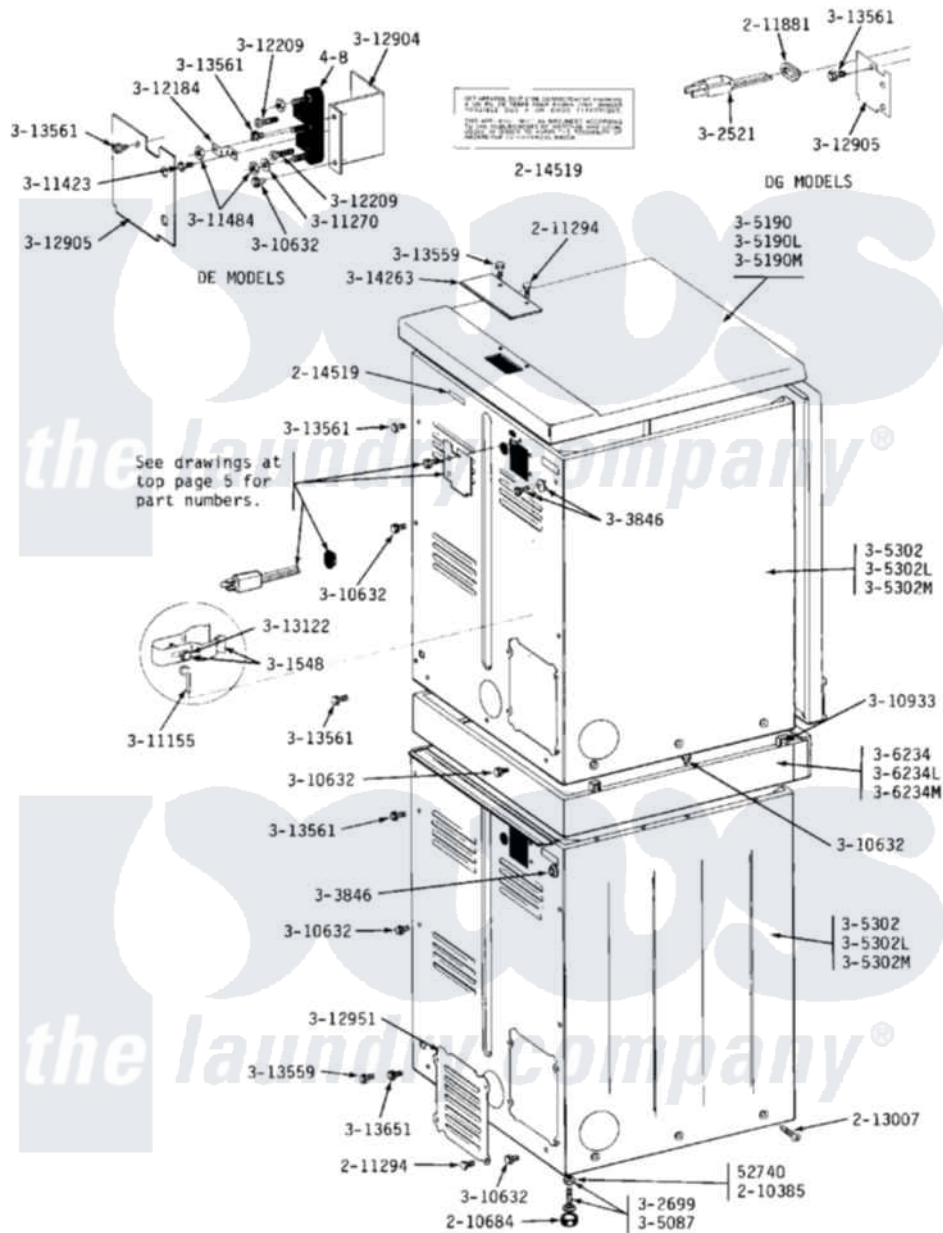

Maytag GDE23CD 02 - REAR VIEW

Maytag Commercial Maytag GDE23CD Dryer Parts Parts Diagram 02 - REAR VIEW
 Click on the part number to view part

Item	Original Part Number	Replaced By	Status	Part Description
001	Y052740	62739		Nut, Lock
002	210385			Lock Nut For Adjustable Leg
003	210684			Foot, Adjustable Leg
004	211294	90767		Screw, 8A X 3/8 HeX Washer Head Tapping
005	213007			Xfor Cabinet See Cabinet, Back
006	214519			LABEL, ELECTRICAL INSTR. PART NOT USED-GAS MODELS ONLY
007	301548			Clamp, Ground Wire
008	Y302699	22003428		Leg, Adjustable
NI	NLA		Not Available	SCREW & WASHER ASSY.
010	Y305087	22003544		Adjustable Leg W/Foot And Nut
011	Y305190	307104		Top Cover Assembly
NI	NLA		Not Available	(ALM)
"	NLA		Not Available	(H. WHEAT)

"	NLA		Not Available	CABINET (WHT)
"	NLA		Not Available	(ALM)
"	NLA		Not Available	(H. WHEAT)
"	NLA		Not Available	COUPLING COLLAR (WHT)
"	NLA		Not Available	(ALM)
"	NLA		Not Available	(H. WHEAT)
020	Y310632	1163839		Screw
021	310933	33002194		Nut, Speed
022	311155			Ground Wire And Clamp
023	Y311423	489483		Screw 10-32 X 1/2
024	311484	112432		Nut
025	Y312184			Strap, Grounding
026	Y312209	W10001200		Screw
027	Y312904			Bracket, Terminal Block
028	Y312905		Not Available	COVER, TERMINAL
029	Y312951		Not Available	ACCESS COVER, BACK
030	313122			Screw - Baffle To Tumbler
031	Y313559			Screw
032	Y313561			Screw---NA
NI	NLA		Not Available	TOP COVER PLATE
"	314663	214354		Screw, Top Cover To Cabnt.
035	400008			Block, Terminal