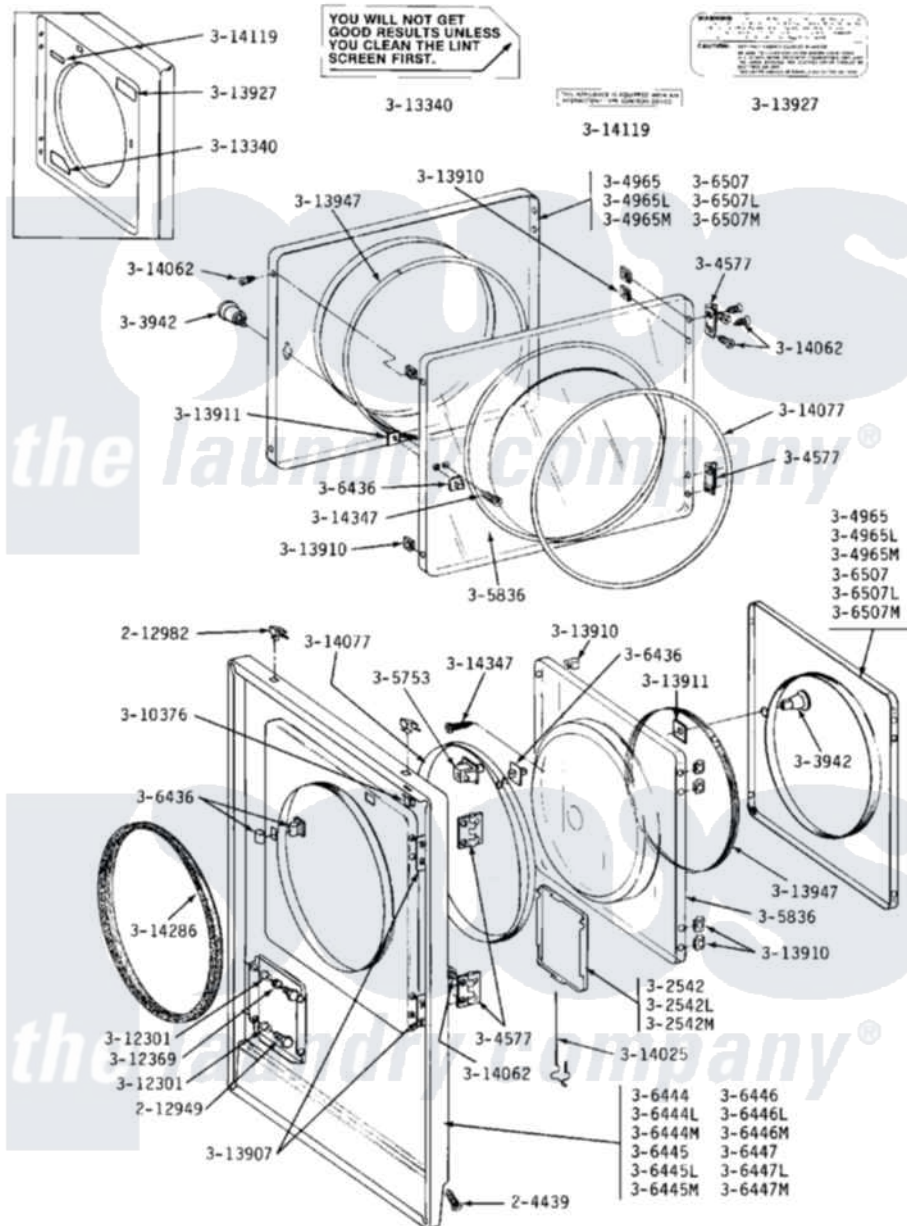

Maytag GDE23CD 04 - FRONT PANEL & DOOR ASSEMBLY

Maytag Commercial Maytag GDE23CD Dryer Parts Parts Diagram 04 - FRONT PANEL & DOOR ASSEMBLY
 Click on the part number to view part

Item	Original Part Number	Replaced By	Status	Part Description
001	204439			Screw And Fstner Assembly
003	212982	22001650		Fastener, Spring
NI	NLA		Not Available	KNOB & SCREW
008	Y304577	33001230		Hinge, Door
009	304965			Door Complete-White
NI	NLA		Not Available	(ALM)
"	NLA		Not Available	(H. WHEAT)
012	Y305753	W10169313		Switch-Dor
NI	NLA		Not Available	INNER DOOR W/KNOB & SCREW
014	306436			Door Latch Kit-W
NI	NLA		Not Available	FRONT PANEL (WHT)
"	NLA		Not Available	(ALM)
"	NLA		Not Available	(H. WHEAT)
"	NLA		Not Available	FRONT PANEL (WHT)
"	NLA		Not Available	(ALM)
"	NLA		Not Available	(H. WHEAT)

"	NLA	Not Available	DOOR PANEL (WHT)
"	NLA	Not Available	(ALM)
"	NLA	Not Available	(H. WHEAT)
030	Y310376		Clip, Door Switch Harness
033	Y313340		LABEL, LINT SCREEN INSTRUCTION
034	Y313907		Fastener, Twin
035	Y313910		Clip, Door Liner To Outer Panel
036	Y313911		Door Strike Retainer
037	Y313927		INSTRUCTION LABEL
038	Y313947		Gasket For Window
040	Y314062		Screw, Door Hinge And Panel
041	314077		Door Seal
NI	NLA	Not Available	GAS IGNITION LABEL
043	314286		Seal For Front Panel
NI	NLA	Not Available	SCREW, DOOR KNOB