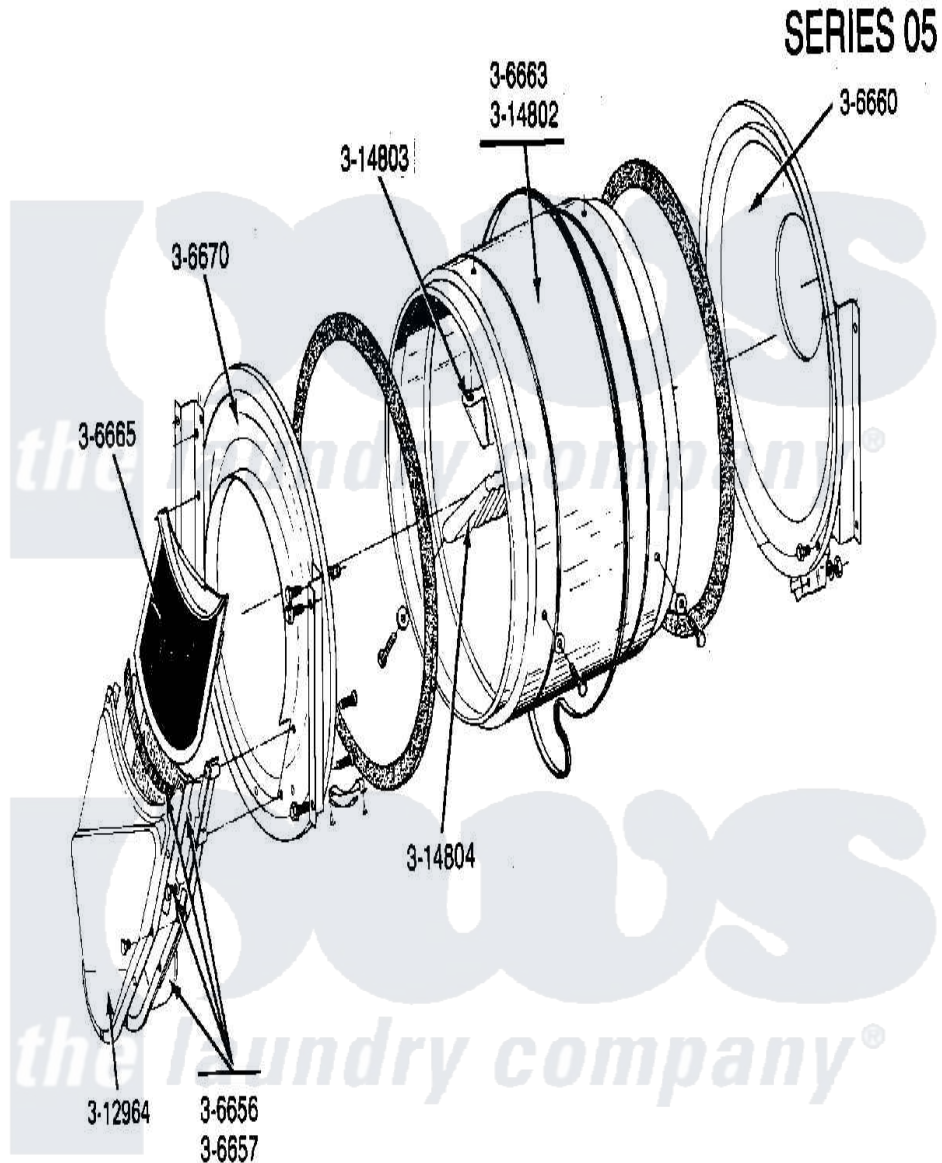

Maytag GDE23CD 06 - TUMBLER (FRONT & BACK)(SERIES 05)

Maytag Commercial Maytag GDE23CD Dryer Parts Parts Diagram 06 - TUMBLER (FRONT & BACK)(SERIES 05)
 Click on the part number to view part

Item	Original Part Number	Replaced By	Status	Part Description
001	306656		Not Available	OUTLET DUCT & GRID ASSEMBLY
002	306657		Not Available	OUTLET DUCT & GRID
003	Y306660	33001106		Back, Tumbler
004	306663		Not Available	TUMBLER W/BAFFLES
005	Y306665	33001003		Screen, Lint
NI	NLA		Not Available	TUMBLER FRONT---NA
007	314802		Not Available	TUMBLER W/OUT BAFFLES
008	314803	33001012		Baffle
009	314804	33001004		Baffle, Tall