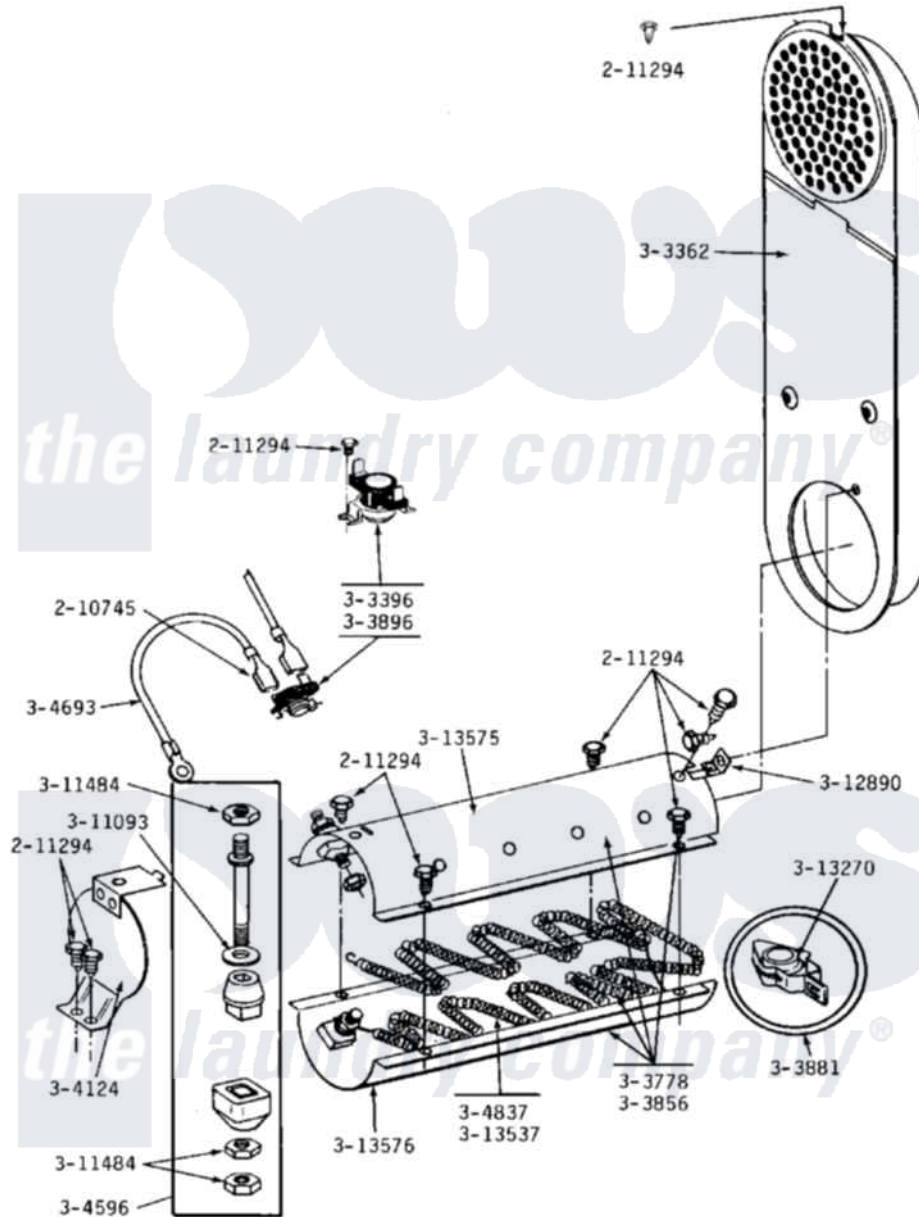

Maytag GDE23CD 07 - INLET DUCT & HEATER ASSEMBLY

Maytag [Commercial Maytag GDE23CD Dryer Parts](#) Parts Diagram 07 - INLET DUCT & HEATER ASSEMBLY
 Click on the part number to view part

Item	Original Part Number	Replaced By	Status	Part Description
001	210745			Wire Terminal
002	211294	90767		Screw, 8A X 3/8 HeX Washer Head Tapping
003	Y303362			Inlet Duct Assembly - DE
004	303396			Thermostat, Hi-Limit
005	Y303778			Heater Assembly Complete
006	Y303856		Not Available	HEATER ASSY. COMPLETE (208V)
007	Y303881			Clip And Insulator Assembly
008	303896			Hi-Limit Thermostat-Canada
009	304124		Not Available	HEATER SHIELD
010	Y304596			Terminal Insulator Assembly
011	Y304693			Jumper Wire
012	Y304837	W10116793		Element
013	311093			Washer, Terminal Connection
014	311484	112432		Nut
015	Y312890			Retainer, Heater Chamber

016	Y313270		Insulator For Heater Elemen
017	Y313537		Heater Element 240 Volt
018	Y313575	Not Available	HEATER CHAMBER, TOP
019	Y313576		Heater Chamber, Bottom