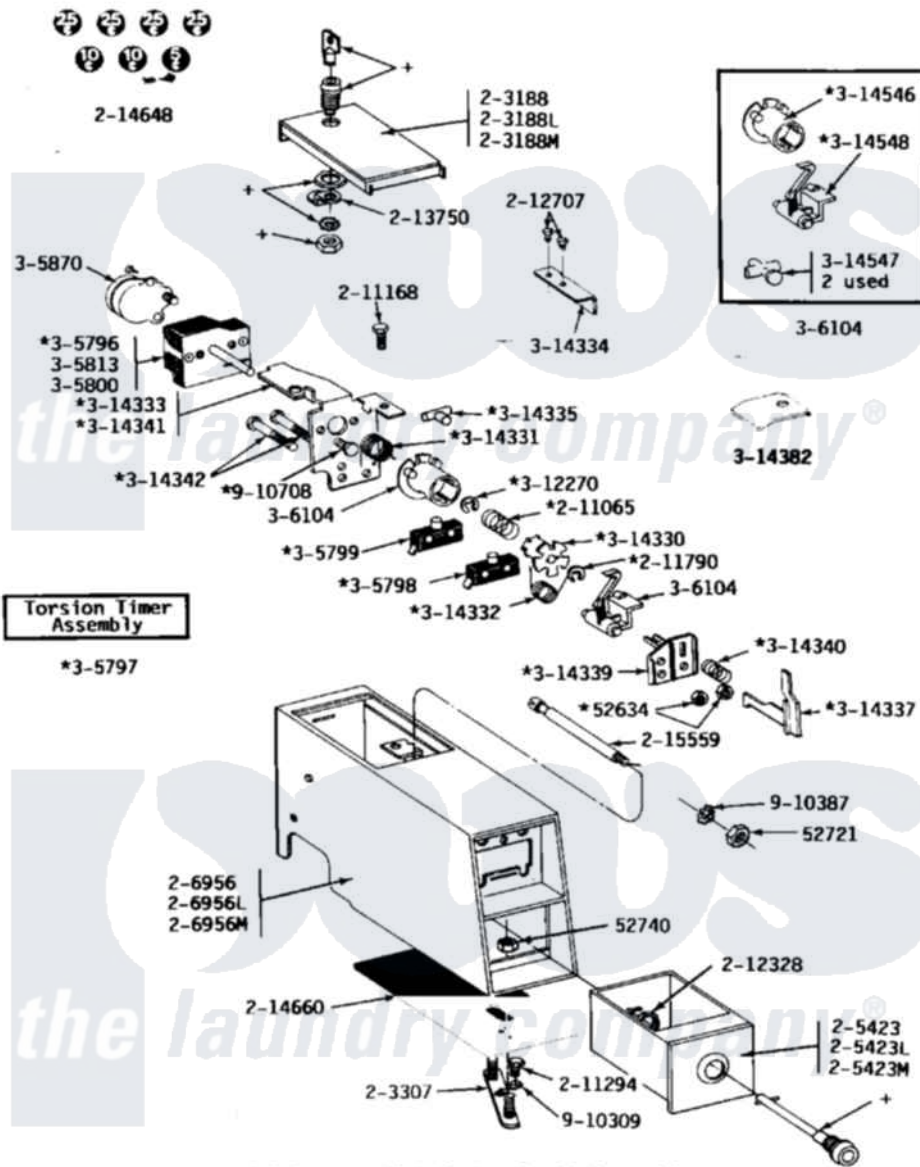

Maytag GDE24CM 02 - CM CONTROL PANEL/COIN BOX

+Contact your commercial laundry distributor for locks and keys.

Maytag Commercial Maytag GDE24CM Dryer Parts Parts Diagram 02 - CM CONTROL PANEL/COIN BOX
 Click on the part number to view part

Item	Original Part Number	Replaced By	Status	Part Description
001	Y052634	701719		Nut, Hex
002	Y052721			Nut, Terminal Block Plate
003	Y052740	62739		Nut, Lock
004	203188		Not Available	TIMER ACCESS DOOR (WHT)
005	203188L		Not Available	ACCESS DOOR-ALMOND
006	203188M		Not Available	ACCESS DOOR-HARVEST WHEAT
NI	NLA		Not Available	MTG. STRAP---NA
008	205423	208883		Coin Box K
009	205423L	208883		Coin Box K
010	205423M	208883		Coin Box K
011	206956	22001405		Case, Coin Slide
012	206956L	22001405		Case, Coin Slide
013	206956M	22001405		Case, Coin Slide
014	211065			Spring, Index Wheel
015	211168	W10139210		Screw, 8-18 X 5/16