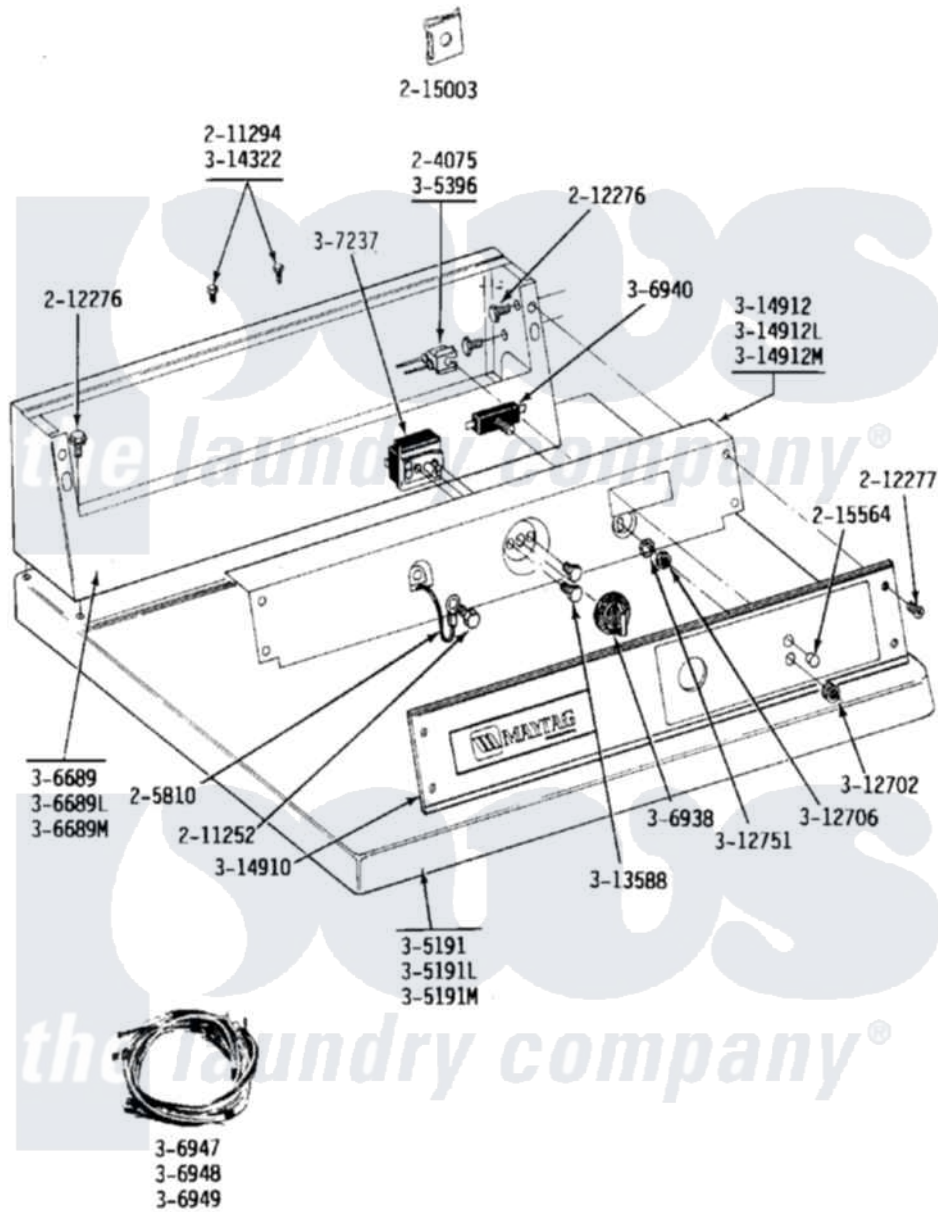

# Maytag GDE24CS 01 - CS CONTROL PANEL

Maytag [Commercial Maytag GDE24CS Dryer Parts](#) Parts Diagram 01 - CS CONTROL PANEL  
 Click on the part number to view part

Item	Original Part Number	Replaced By	Status	Part Description
001	204075		Not Available	PILOT LAMP (DG MODELS ONLY)
002	<a href="#">205810</a>			Wire, Ground
003	<a href="#">211252</a>			Screw, Ground Wire
004	<a href="#">211294</a>	<a href="#">90767</a>		Screw, 8A X 3/8 HeX Washer Head Tapping
005	212276	<a href="#">W10116760</a>		Screw
006	<a href="#">212277</a>			Screw, No.8 X 1/2 Inch
007	<a href="#">215003</a>			Fastener, Panel And Bracket
008	<a href="#">215564</a>			Lens, Indicator Light
009	Y305191		Not Available	TOP COVER-WHITE
NI	NLA		Not Available	TOP COVER-ALMOND
"	NLA		Not Available	TOP COVER-HARVEST WHEAT
012	Y305396		Not Available	LAMP, INDICATOR
NI	NLA		Not Available	CONTROL COVER (WHT)
"	NLA		Not Available	CONTROL COVER ASSY----NA

"	NLA		Not Available	CONTROL COVER ASSY
016	<a href="#">306938</a>			Knob, Selector Switch
017	307237	<a href="#">W10327105</a>		Switch, Cycle Selection
018	306940	<a href="#">W10149462</a>		Switch, Push-To-Start
NI	NLA		Not Available	MAIN WIRE HARNESS - DE
"	NLA		Not Available	MAIN WIRE HARNESS - DE
022	<a href="#">Y312702</a>			Knurled Nut, Start Switch
023	Y312706	<a href="#">422617</a>		Nut
024	<a href="#">312751</a>			Lockwasher, Start Switch
025	<a href="#">Y313588</a>	<a href="#">488234</a>		Screw 8-32 X 1/4
026	Y314322	<a href="#">211251</a>		Screw, Transformer
NI	NLA		Not Available	CONTROL PANEL COMMERCIAL DRYER
028	314912		Not Available	BRACKET, CONTROL PANEL (WHT)
NI	NLA		Not Available	BACK UP PLATE-ALMOND
"	NLA		Not Available	BACK UP PLATE-HARVEST WHEAT