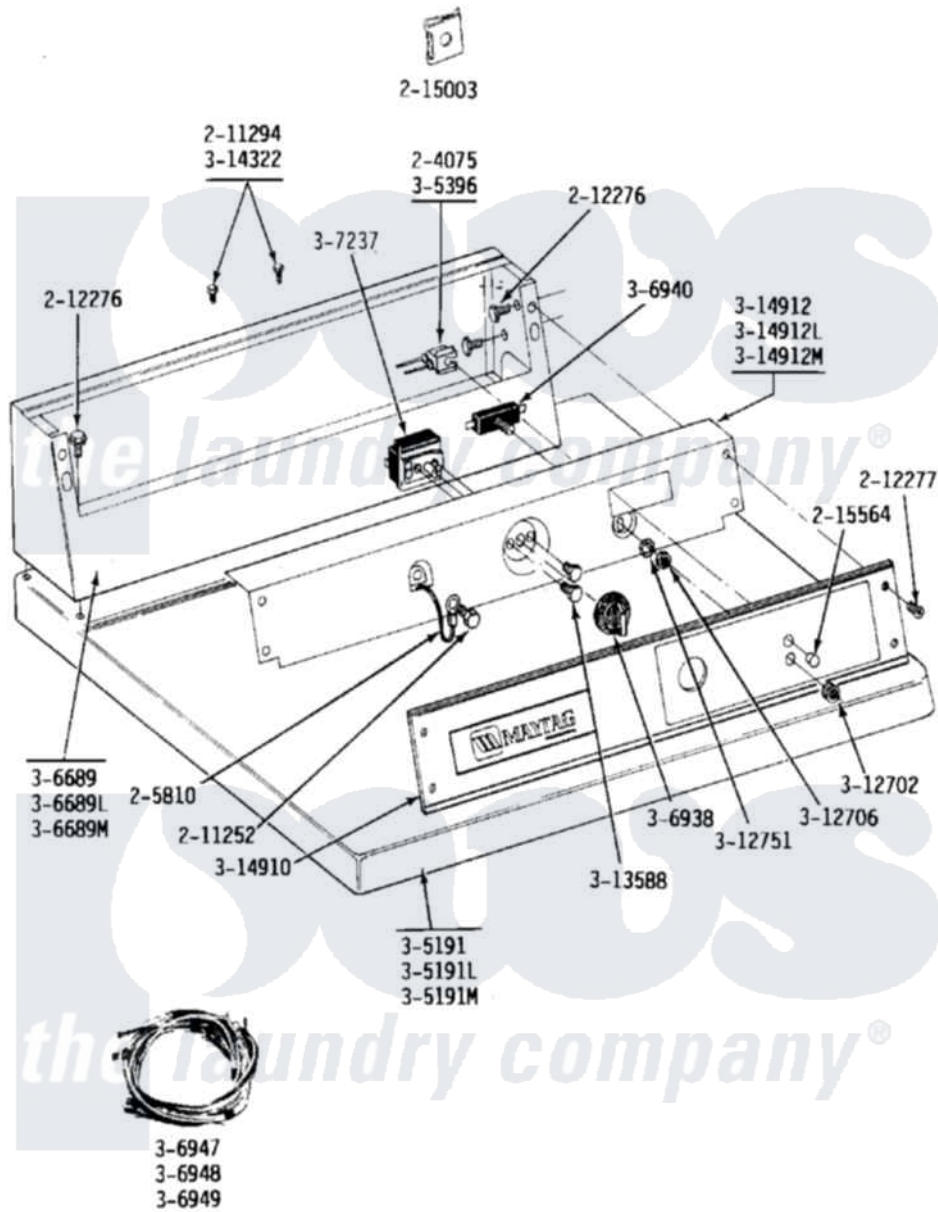

Maytag GDE24CS 04 - FRONT VIEW

Maytag [Commercial Maytag GDE24CS Dryer Parts](#) Parts Diagram 04 - FRONT VIEW
 Click on the part number to view part

Item	Original Part Number	Replaced By	Status	Part Description
001	Y052740	62739		Nut, Lock
002	203188		Not Available	TIMER ACCESS DOOR (WHT)
003	203188L		Not Available	ACCESS DOOR-ALMOND
004	203188M		Not Available	ACCESS DOOR-HARVEST WHEAT
005	NLA		Not Available	MTG. STRAP---NA
006	204439			Screw And Fstner Assembly
007	204445			Screw And Fastener Assembly
008	205423	208883		Coin Box K
009	205423L	208883		Coin Box K
010	205423M	208883		Coin Box K
011	NLA		Not Available	MAYTAG COIN SLIDE
012	206956	22001405		Case, Coin Slide
013	206956L	22001405		Case, Coin Slide
014	206956M	22001405		Case, Coin Slide
015	211201	00767		Screw, 8A X 3/8 HeX Washer

015	211294	90707		Head Tapping
016	212276	W10116760		Screw
017	213007			Xfor Cabinet See Cabinet, Back
018	213750	W10133266		Cam-Lock
019	214660			Gasket, Control Center
020	Y303361		Not Available	BASE ASSY. (UPPER & LOWER)
021	NLA		Not Available	KNOB AND SCREW
023	NLA		Not Available	FRONT PANEL-WHITE
024	NLA		Not Available	FRONT PANEL-ALMOND
025	NLA		Not Available	FRONT PANEL-HARVEST WHEAT
026	Y305086			Adjustable Leg And Nut
027	Y305191		Not Available	TOP COVER-WHITE
028	NLA		Not Available	TOP COVER-ALMOND
029	NLA		Not Available	TOP COVER-HARVEST WHEAT
030	NLA		Not Available	CABINET-WHITE
031	NLA		Not Available	CABINET-ALMOND
032	NLA		Not Available	CABINET-HARVEST WHEAT
033	Y306668			DOOR (WHT)
034	NLA		Not Available	DOOR-ALMOND
035	NLA		Not Available	DOOR-HARVEST WHEAT
036	NLA		Not Available	CONTROL COVER (WHT)
037	NLA		Not Available	CONTROL COVER ASSY----NA
038	NLA		Not Available	CONTROL COVER ASSY
039	Y310632	1163839		Screw
040	Y313908			DOOR PANEL-WHITE
041	NLA		Not Available	DOOR PANEL-ALMOND
042	NLA		Not Available	DOOR PANEL-HARVEST WHEAT
043	Y314137			Foot, Rubber
044	910309			Washer, Mounting Strap