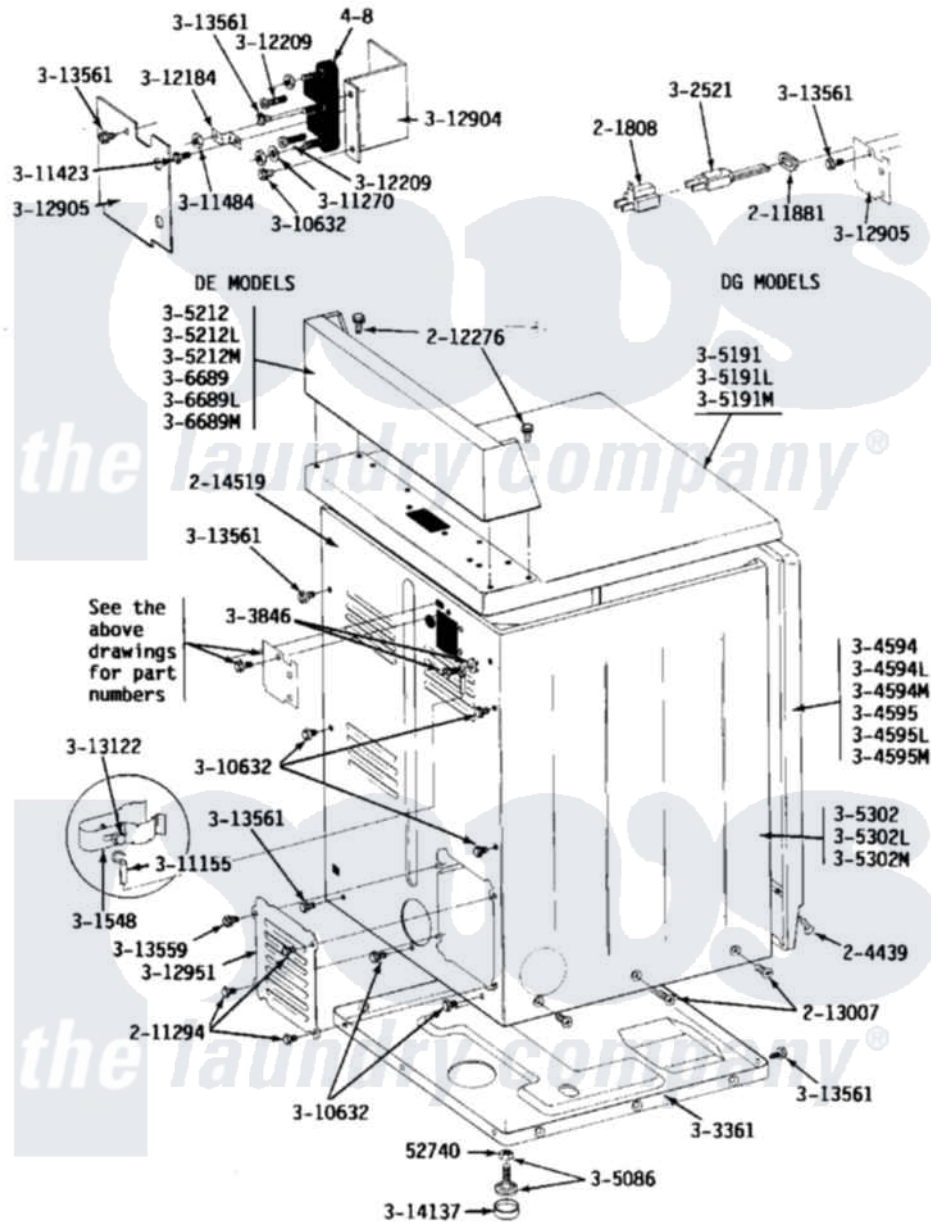

# Maytag GDE24CS 05 - REAR VIEW

Maytag Commercial Maytag GDE24CS Dryer Parts Parts Diagram 05 - REAR VIEW  
 Click on the part number to view part

Item	Original Part Number	Replaced By	Status	Part Description
001	<a href="#">Y052740</a>	<a href="#">62739</a>		Nut, Lock
002	<a href="#">Y201808</a>			Converter
003	<a href="#">204439</a>			Screw And Fstner Assembly
004	<a href="#">211294</a>	<a href="#">90767</a>		Screw, 8A X 3/8 HeX Washer Head Tapping
005	<a href="#">211881</a>			Grommet, Cord Part Not Used-Gas Models Only
006	212276	<a href="#">W10116760</a>		Screw
007	<a href="#">213007</a>			Xfor Cabinet See Cabinet, Back
008	<a href="#">214519</a>			LABEL, ELECTRICAL INSTR. PART NOT USED-GAS MODELS ONLY
009	<a href="#">301548</a>			Clamp, Ground Wire
010	302521		Not Available	CORD, POWER PART NOT USED-GAS MODELS ONLY
011	Y303361		Not Available	BASE ASSY. (UPPER & LOWER)
NI	NLA		Not Available	SCREW & WASHER ASSY.