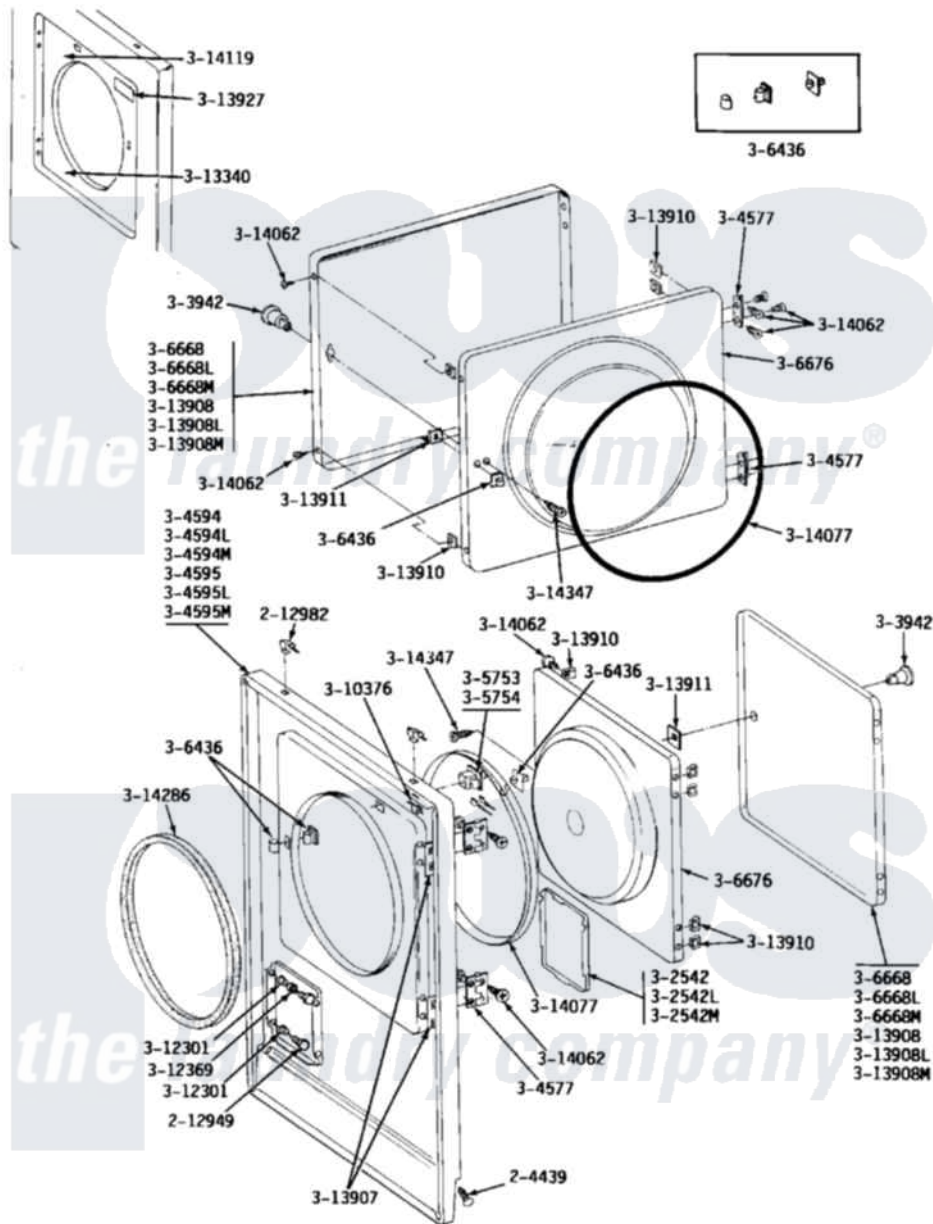

Maytag GDE24CS 06 - FRONT PANEL & DOOR ASSEMBLY

Maytag Commercial Maytag GDE24CS Dryer Parts Parts Diagram 06 - FRONT PANEL & DOOR ASSEMBLY
 Click on the part number to view part

| Item | Original Part Number | Replaced By | Status | Part Description |
|------|-------------------------|---------------------------|---------------|---------------------------|
| 001 | 204439 | | | Screw And Fstner Assembly |
| 002 | 212949 | 22001866 | | Screw, Relay |
| 003 | 212982 | 22001650 | | Fastener, Spring |
| NI | NLA | | Not Available | ACCESS DOOR (WHITE) |
| " | NLA | | Not Available | ACCESS DOOR-ALMOND |
| " | NLA | | Not Available | ACCESS DOOR-HARVEST WHEAT |
| " | NLA | | Not Available | KNOB AND SCREW |
| " | NLA | | Not Available | FRONT PANEL-WHITE |
| " | NLA | | Not Available | FRONT PANEL-ALMOND |
| " | NLA | | Not Available | FRONT PANEL-HARVEST WHEAT |
| 011 | Y304577 | 33001230 | | Hinge, Door |
| 012 | Y305753 | W10169313 | | Switch-Dor |
| NI | 306436 | | | Door Latch Kit--W |
| 014 | Y306668 | | | DOOR (WHT) |
| NI | NLA | | Not Available | DOOR-ALMOND |

| | | | |
|-----|-------------------------|---------------|---|
| " | NLA | Not Available | DOOR-HARVEST WHEAT |
| " | NLA | Not Available | INNER DOOR WITH KNOB |
| " | Y310376 | | Clip, Door Switch Harness |
| " | NLA | Not Available | BUSHING FOR ACCESS STUD |
| " | 312369 | | Sleeve, Access Panel Stud Part Not Used |
| 021 | Y313340 | | LABEL, LINT SCREEN INSTRUCTION |
| 022 | Y313907 | | Fastener, Twin |
| 023 | Y313908 | | DOOR PANEL-WHITE |
| NI | NLA | Not Available | DOOR PANEL-ALMOND |
| " | NLA | Not Available | DOOR PANEL-HARVEST WHEAT |
| " | Y313910 | | Clip, Door Liner To Outer Panel |
| 027 | Y313911 | | Door Strike Retainer |
| 028 | Y313927 | | INSTRUCTION LABEL |
| 029 | Y314062 | | Screw, Door Hinge And Panel |
| 030 | 314077 | | Door Seal |
| NI | NLA | Not Available | GAS IGNITION LABEL |
| " | 314286 | | Seal For Front Panel |
| " | NLA | Not Available | SCREW FOR DOOR KNOB---NA |