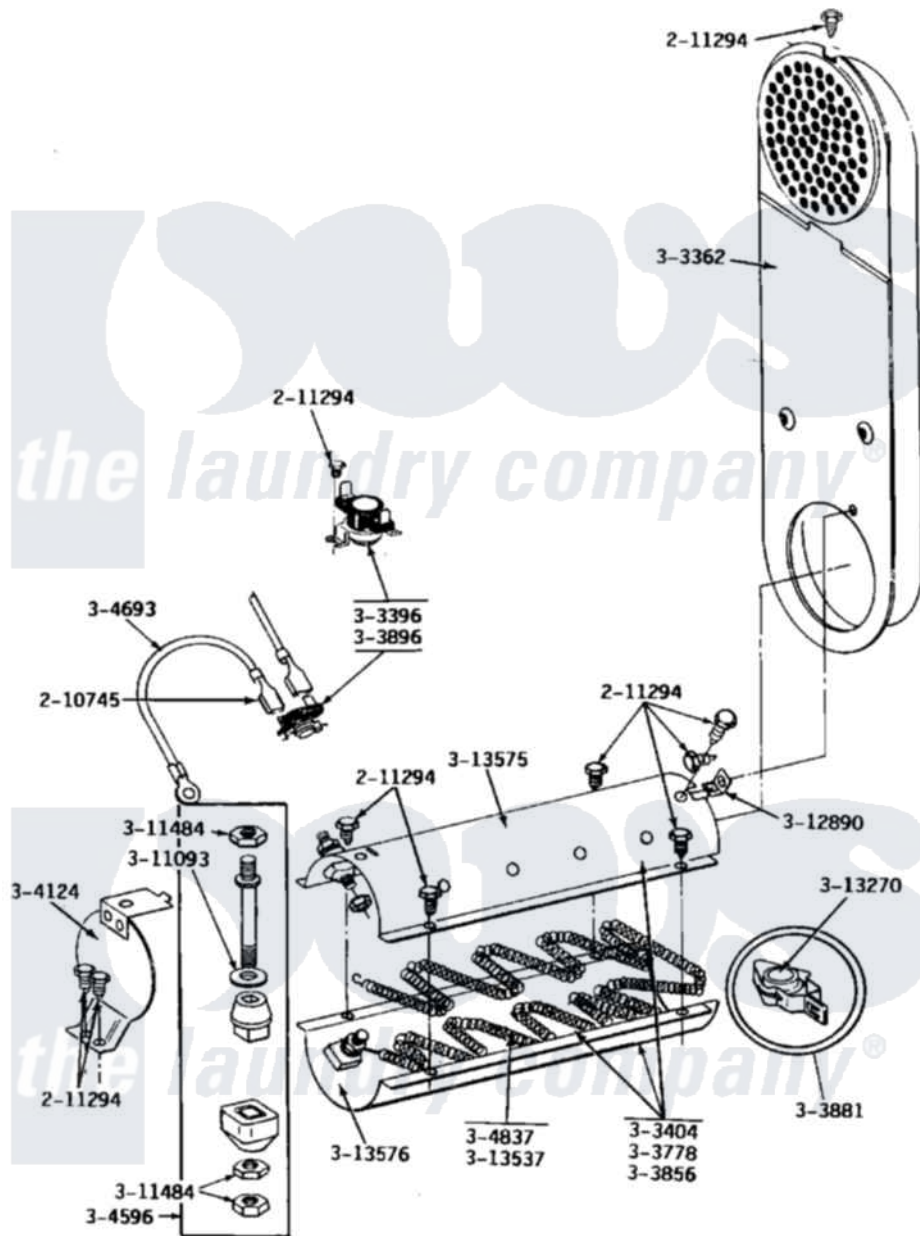

Maytag GDE24CS 08 - INLET DUCT & HEATER ASSEMBLY

Maytag [Commercial Maytag GDE24CS Dryer Parts](#) Parts Diagram 08 - INLET DUCT & HEATER ASSEMBLY
 Click on the part number to view part

Item	Original Part Number	Replaced By	Status	Part Description
001	210745			Wire Terminal
002	211294	90767		Screw, 8A X 3/8 HeX Washer Head Tapping
003	Y303362			Inlet Duct Assembly - DE
004	303396			Thermostat, Hi-Limit
005	Y303404			Heater Assembly Complete
006	Y303778			Heater Assembly Complete
007	Y303856		Not Available	HEATER ASSY. COMPLETE (208V)
008	Y303881			Clip And Insulator Assembly
009	303896			Hi-Limit Thermostat-Canada
010	304124		Not Available	HEATER SHIELD
011	Y304596			Terminal Insulator Assembly
012	Y304693			Jumper Wire
013	Y304837	W10116793		Element
014	311093			Washer, Terminal Connection
015	311484	112432		Nut

016	Y312890		Retainer, Heater Chamber
017	Y313270		Insulator For Heater Elemen
018	Y313537		Heater Element 240 Volt
019	Y313575	Not Available	HEATER CHAMBER, TOP
020	Y313576		Heater Chamber, Bottom