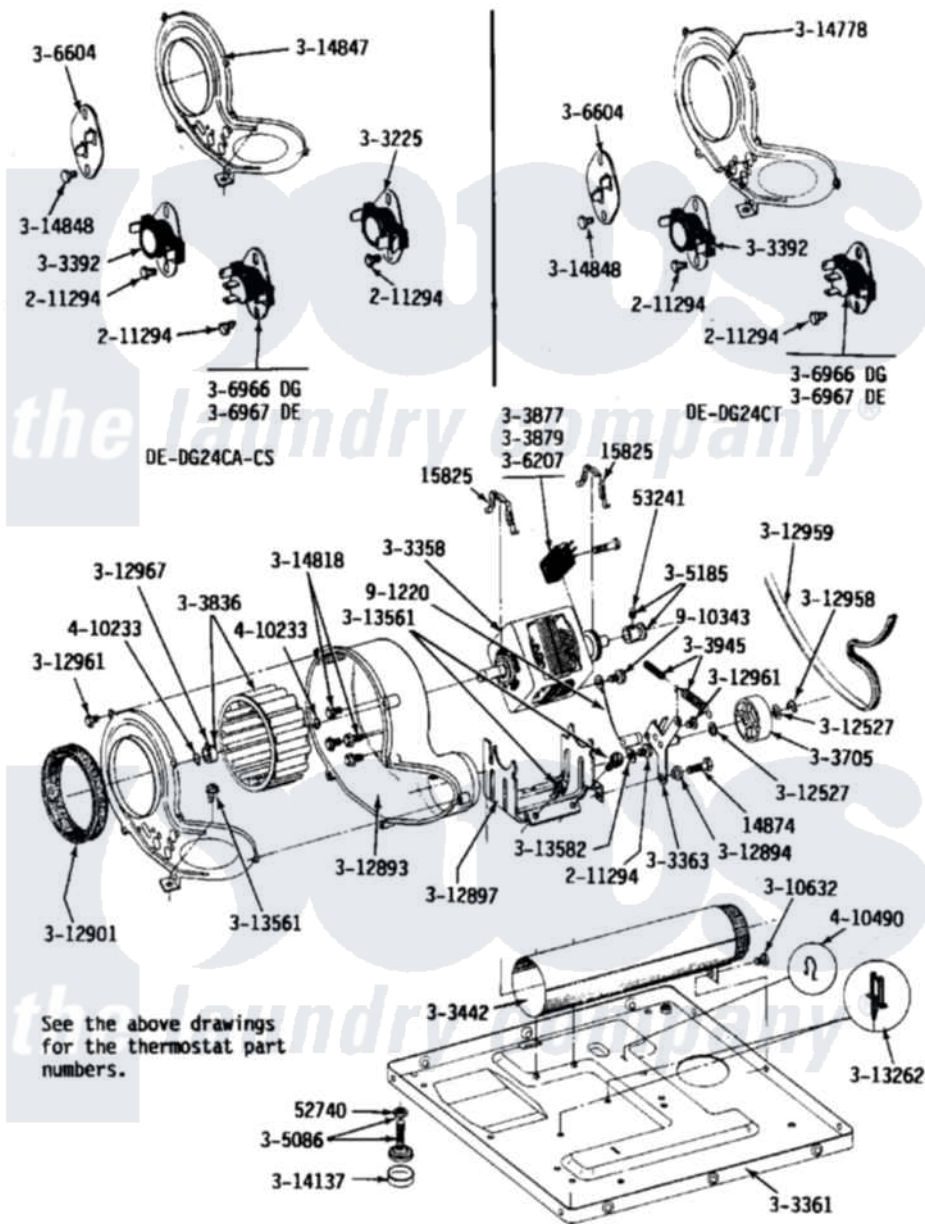

Maytag GDE24CS 09 - MOTOR, BLOWER, BASE FRAME & THERMOSTATS

Maytag [Commercial Maytag GDE24CS Dryer Parts](#) Parts Diagram 09 - MOTOR, BLOWER, BASE FRAME & THERMOSTATS

[Click on the part number to view part](#)

Item	Original Part Number	Replaced By	Status	Part Description
001	Y014874			Screw, Idler Arm And Sleeve
002	Y015825			Clip, Motor To Motor Support
003	Y052740	62739		Nut, Lock
004	Y053241			Set Screw, Motor Pulley
005	211294	90767		Screw, 8A X 3/8 HeX Washer Head Tapping
006	Y303225			Thermostat, Permanent Press
007	Y303358	W10410999		Motor-Drve
008	Y303361		Not Available	BASE ASSY. (UPPER & LOWER)
009	Y303363	6-3033630		Idler Arm
010	303392			Thermostat, Cycling
011	Y303442			EXHAUST DUCT ASSEMBLY
012	Y303705	6-3037050		Pulley- ID
013	Y303836			Blower Wheel Assembly And Clamp

014	Y303877		Not Available	SWITCH, MOTOR EXTERNAL START No.303358-2, No.303358-4, 303358-7
015	Y303879			Switch, Motor External Start
016	Y303945			IDLER SPRING ASSY. W/PLUG
017	Y305086			Adjustable Leg And Nut
018	Y305185	6-3051850		Pulley- MO
019	NLA		Not Available	SWITCH, MOTOR START- PROD.
020	NLA		Not Available	WIRE
021	306604			Cut-Off, Thermal Part Not Used
022	306966			Thermostat, Multi-Temp Part Not Used Mdg26ct-MN Only
023	306967			Thermostat, Multi-Temp Part Not Used Mde26ct-MN Only
024	Y310632	1163839		Screw
025	Y312527			Washer, Idler Shaft
026	Y312893			Housing, Blower
027	Y312894	315772		Sleeve, Idler Arm
028	NLA		Not Available	SUPPORT, MOTOR
029	Y312901			Seal, Housing Cover
030	312958	354987		Ring, Retaining
031	Y312959			Poly "V" Belt For Tumbler
032	Y312961	W10116751		Screw
033	312967			Clamp, Blower Housing
034	Y313262	W10116752		Retainer-
035	Y313561			Screw----NA
036	Y313582	W10116756		Spacer
037	Y314137			Foot, Rubber
038	314818	1163839		Screw
039	314847			COVER, BLOWER HOUSING
040	NLA		Not Available	SCREW
041	410233	9703438		Ring-Retrn
042	901220			Ground Wire
043	910343	488234		Screw 8-32 X 1/4