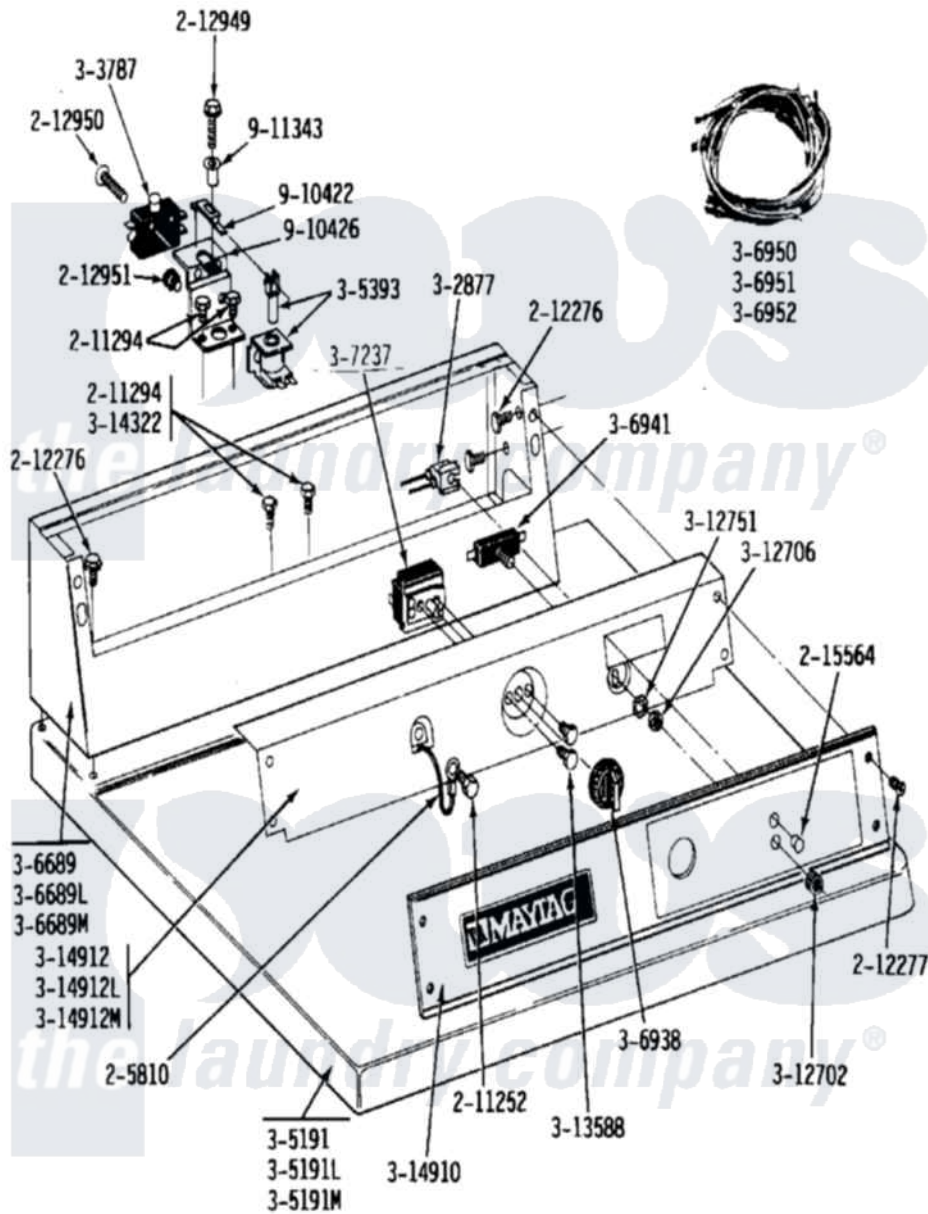

Maytag GDE24CT 01 - CT CONTROL PANEL

Maytag [Commercial Maytag GDE24CT Dryer Parts](#) Parts Diagram 01 - CT CONTROL PANEL
 Click on the part number to view part

Item	Original Part Number	Replaced By	Status	Part Description
001	205810			Wire, Ground
002	211252			Screw, Ground Wire
003	211294	90767		Screw, 8A X 3/8 HeX Washer Head Tapping
004	212276	W10116760		Screw
005	212277			Screw, No.8 X 1/2 Inch
006	212949	22001866		Screw, Relay
007	212950	M0227520		Screw-Tc No.6-32 X 13/16", Preform SwiTch
008	212951			Screw, No.6-32 X 1/4 Inch
NI	215003			Fastener, Panel And Bracket
010	215564			Lens, Indicator Light
NI	NLA		Not Available	PILOT LIGHT
012	Y303787		Not Available	SWITCH FOR RELAY
013	Y305191		Not Available	TOP COVER-WHITE
NI	NLA		Not Available	TOP COVER-ALMOND
"	NI A		Not Available	TOP COVER-HARVEST

	NLA		Not Available	WHEAT
"	NLA		Not Available	CONTROL COVER (WHT)
"	NLA		Not Available	CONTROL COVER ASSY--- NA
"	NLA		Not Available	CONTROL COVER ASSY
019	306938			Knob, Selector Switch
020	307237	W10327105		Switch, Cycle Selection
021	306941	W10149462		Switch, Push-To-Start
NI	NLA		Not Available	MAIN WIRE HARNESS - DE
"	NLA		Not Available	MAIN WIRE HARNESS - DE
025	Y312702			Knurled Nut, Start Switch
026	Y312706	422617		Nut
027	312751			Lockwasher, Start Switch
028	Y313588	488234		Screw 8-32 X 1/4
029	Y314322	211251		Screw, Transformer
NI	NLA		Not Available	CONTROL PANEL COMMERCIAL DRYER
031	314912		Not Available	BRACKET, CONTROL PANEL (WHT)
NI	NLA		Not Available	BACK UP PLATE-ALMOND
"	NLA		Not Available	BACK UP PLATE-HARVEST WHEAT
"	NLA		Not Available	SPRING LEVER FOR RELAY
"	NLA		Not Available	RELAY BRACKET
"	NLA		Not Available	SPACER FOR ADVANCE RELAY