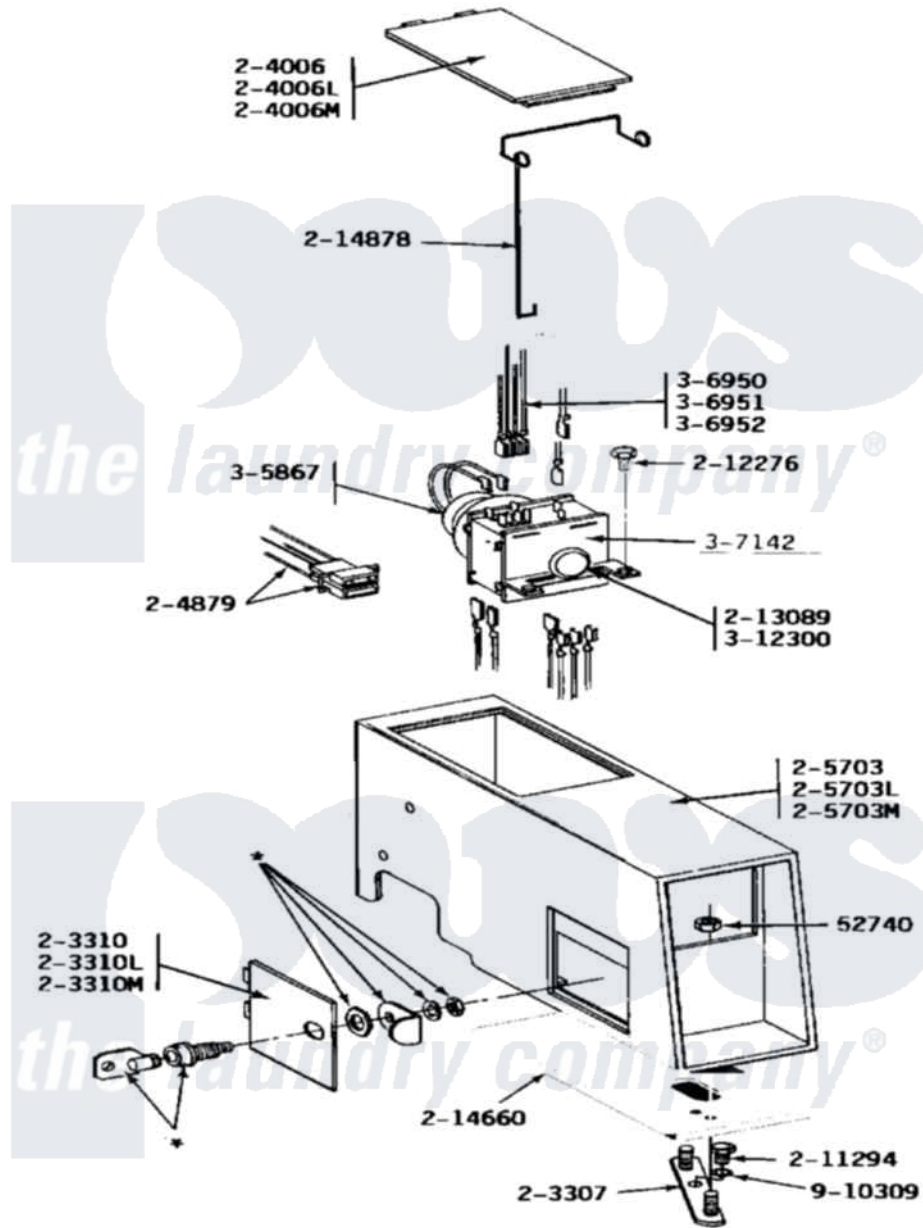

Maytag GDE24CT 02 - CT CONTROL PANEL/TIMER

Maytag [Commercial Maytag GDE24CT Dryer Parts](#) Parts Diagram 02 - CT CONTROL PANEL/TIMER
 Click on the part number to view part

Item	Original Part Number	Replaced By	Status	Part Description
001	Y052740	62739		Nut, Lock
NI	NLA		Not Available	MTG. STRAP---NA
"	NLA		Not Available	ACCESS DOOR (WHITE)
"	NLA		Not Available	ACCESS DOOR-ALMOND
"	NLA		Not Available	ACCESS DOOR-HARVEST WHEAT
"	NLA		Not Available	ACCESS DOOR (WHITE)
"	NLA		Not Available	ACCESS DOOR-ALMOND
"	NLA		Not Available	ACCESS DOOR-HARVEST WHEAT
"	NLA		Not Available	HARNES FOR TICKET CONTROL
"	NLA		Not Available	OUTER CASE-WHITE
"	NLA		Not Available	OUTER CASE-ALMOND
"	NLA		Not Available	OUTER CASE-HARVEST WHEAT
013	211294	90767		Screw, 8A X 3/8 HeX Washer Head Tapping

014	212276	W10116760	Screw
015	213089		Knob For Timer
016	214660		Gasket, Control Center
017	214878		Latch For Access Door
NI	NLA	Not Available	TIMER MOTOR
"	NLA	Not Available	MAIN WIRE HARNESS - DE
"	NLA	Not Available	MAIN WIRE HARNESS - DE
022	307142		Timer With Knob And Pin
023	Y312300		Groov-Pin
024	910309		Washer, Mounting Strap