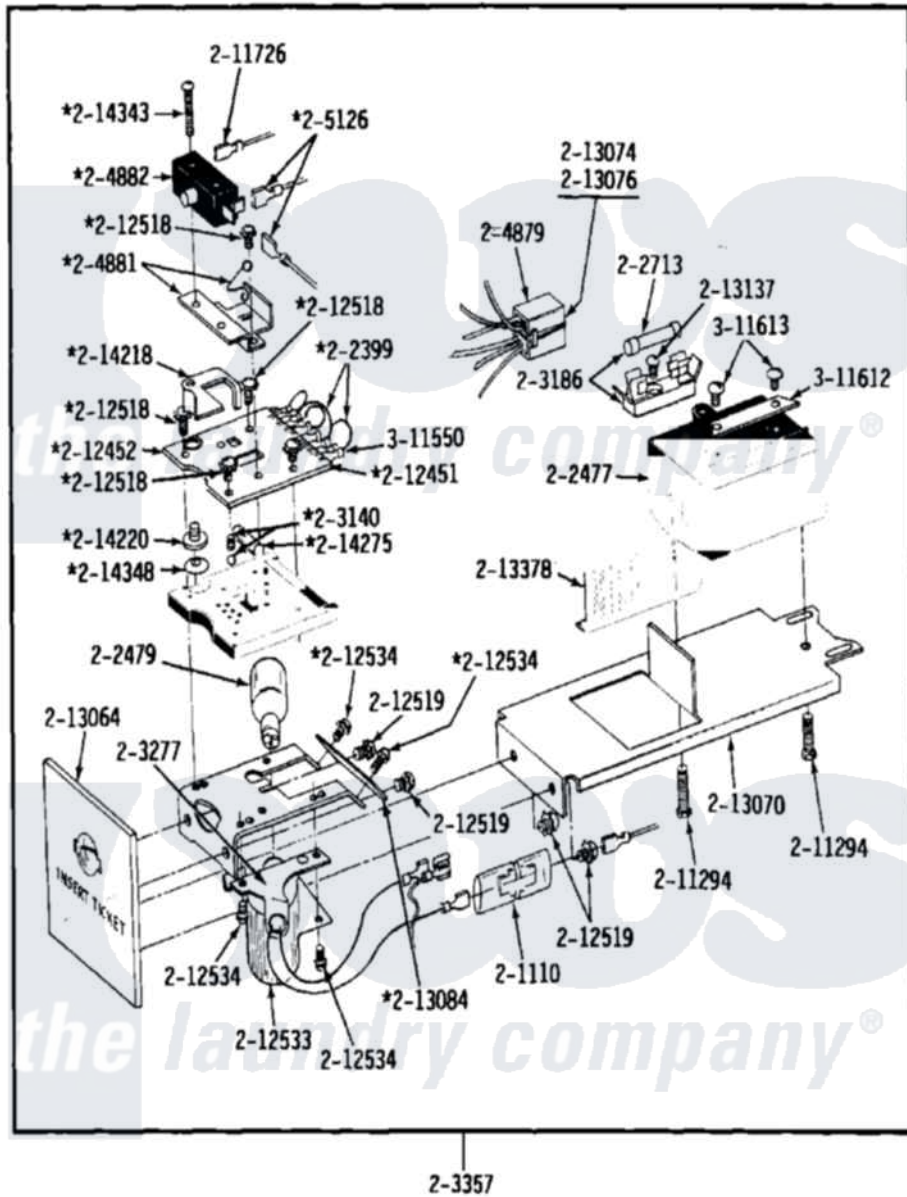

Maytag GDE24CT 03 - CT CONTROL CENTER COMPONENTS

2-3357

Maytag Commercial Maytag GDE24CT Dryer Parts Parts Diagram 03 - CT CONTROL CENTER COMPONENTS
 Click on the part number to view part

Item	Original Part Number	Replaced By	Status	Part Description
001	Y201110		Not Available	CONNECTOR, WIRE (INDIC. LIGHT)
NI	NLA		Not Available	JUMPER WIRE (BLACK)
003	202477	22003292		Control As
004	202479	A3167501		Lamp Oven, Int.
NI	202509			Ticket Control Assembly
006	202713	22001555		Fuse
007	203140			Contact Ball Kit
NI	NLA		Not Available	FUSE BLOCK WITH FUSE
"	NLA		Not Available	LAMP SOCKET WITH BRACKET
"	NLA		Not Available	TICKET RECEIVER ASSEMBLY
"	NLA		Not Available	HARNESS FOR TICKET CONTROL
012	204881			Cam Plate Assembly
013	204882		Not Available	SWITCH FOR TICKET CONTROL

NI	NLA		Not Available	SPADE CONNECTOR
015	211294	90767		Screw, 8A X 3/8 HeX Washer Head Tapping
NI	211737	248562		Terminal
"	NLA		Not Available	OVERLAY FOR CIRCUIT BOARD
018	212452			Board, Circuit
NI	NLA		Not Available	SEMS SCREW (No.4-40 X 1/2 INC)
020	212519	488234		Screw 8-32 X 1/4
021	212533			SHIELD FOR HEAT LAMP
NI	NLA		Not Available	SCREW, SHIELD TO CONTROL
"	NLA		Not Available	FRONT PLATE F/TICKET CONTRO
"	NLA		Not Available	BRACKET FOR TICKET ASSEMBLY
025	213074			Pin Receptacle For Plug
NI	NLA		Not Available	PIN FOR PLUG
"	NLA		Not Available	TICKET DEFLECTOR
"	NLA		Not Available	SCREW (No.6 X 1/4 INCH)
"	NLA		Not Available	SHIELD
030	214218			Lever, Switch
031	214220			Adjustment Thumb Wheel
032	214275			Roller For Cam
NI	NLA		Not Available	SCREW
"	NLA		Not Available	SPRING WASHER
035	Y311550		Not Available	SPADE (MINIATURE)
036	311612		Not Available	COVER, CIRCUIT BOARD TERMINALS
037	311613	Y311711		Screw, Fuse Block