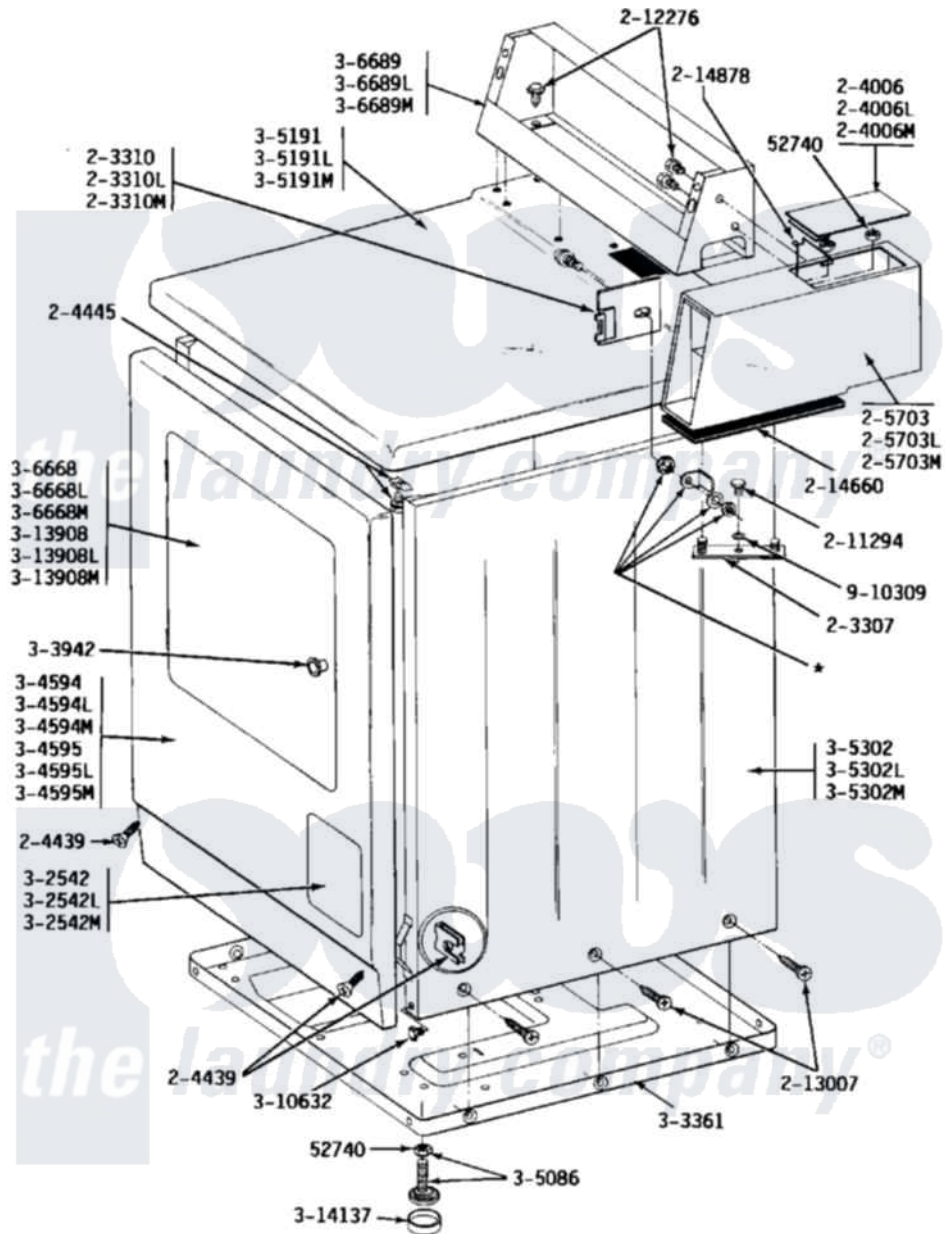

Maytag GDE24CT 04 - FRONT VIEW

Maytag Commercial Maytag GDE24CT Dryer Parts Parts Diagram 04 - FRONT VIEW
 Click on the part number to view part

Item	Original Part Number	Replaced By	Status	Part Description
001	Y052740	62739		Nut, Lock
NI	NLA		Not Available	MTG. STRAP---NA
"	NLA		Not Available	ACCESS DOOR (WHITE)
"	NLA		Not Available	ACCESS DOOR-ALMOND
"	NLA		Not Available	ACCESS DOOR-HARVEST WHEAT
"	NLA		Not Available	ACCESS DOOR (WHITE)
"	NLA		Not Available	ACCESS DOOR-ALMOND
"	NLA		Not Available	ACCESS DOOR-HARVEST WHEAT
009	204439			Screw And Fstner Assembly
010	204445			Screw And Fastener Assembly
NI	NLA		Not Available	OUTER CASE-WHITE
"	NLA		Not Available	OUTER CASE-ALMOND
"	NLA		Not Available	OUTER CASE-HARVEST WHEAT
014	211294	90767		Screw, 8A X 3/8 HeX Washer Head Tapping

015	212276	W10116760	Screw
016	213007		Xfor Cabinet See Cabinet, Back
017	214660		Gasket, Control Center
018	214878		Latch For Access Door
022	Y303361	Not Available	BASE ASSY. (UPPER & LOWER)
NI	NLA	Not Available	KNOB AND SCREW
"	NLA	Not Available	FRONT PANEL-WHITE
"	NLA	Not Available	FRONT PANEL-ALMOND
"	NLA	Not Available	FRONT PANEL-HARVEST WHEAT
030	Y305086		Adjustable Leg And Nut
031	Y305191	Not Available	TOP COVER-WHITE
NI	NLA	Not Available	TOP COVER-ALMOND
"	NLA	Not Available	TOP COVER-HARVEST WHEAT
"	NLA	Not Available	CABINET-WHITE
"	NLA	Not Available	CABINET-ALMOND
"	NLA	Not Available	CABINET-HARVEST WHEAT
037	Y306668		DOOR (WHT)
NI	NLA	Not Available	DOOR-ALMOND
"	NLA	Not Available	DOOR-HARVEST WHEAT
"	NLA	Not Available	CONTROL COVER (WHT)
"	NLA	Not Available	CONTROL COVER ASSY----NA
"	NLA	Not Available	CONTROL COVER ASSY
043	Y310632	1163839	Screw
044	Y313908		DOOR PANEL-WHITE
NI	NLA	Not Available	DOOR PANEL-ALMOND
"	NLA	Not Available	DOOR PANEL-HARVEST WHEAT
047	Y314137		Foot, Rubber
048	910309		Washer, Mounting Strap