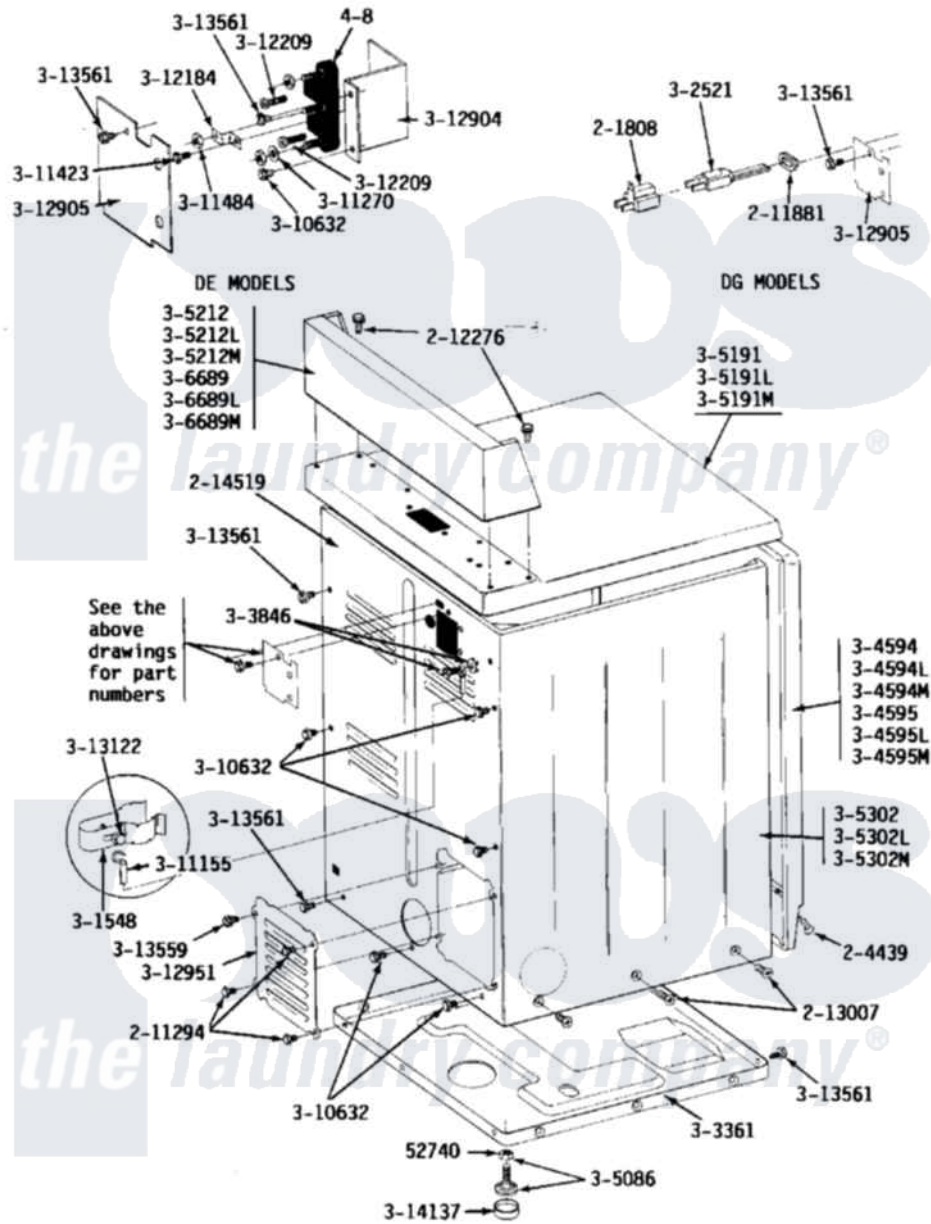

Maytag GDE24CT 05 - REAR VIEW

Maytag Commercial Maytag GDE24CT Dryer Parts Parts Diagram 05 - REAR VIEW
 Click on the part number to view part

Item	Original Part Number	Replaced By	Status	Part Description
001	Y052740	62739		Nut, Lock
002	Y201808			Converter
003	204439			Screw And Fstner Assembly
004	211294	90767		Screw, 8A X 3/8 HeX Washer Head Tapping
006	212276	W10116760		Screw
007	213007			Xfor Cabinet See Cabinet, Back
008	214519			LABEL, ELECTRICAL INSTR. PART NOT USED-GAS MODELS ONLY
009	301548			Clamp, Ground Wire
011	Y303361		Not Available	BASE ASSY. (UPPER & LOWER)
012	NLA		Not Available	SCREW & WASHER ASSY.
016	NLA		Not Available	FRONT PANEL-WHITE
017	NLA		Not Available	FRONT PANEL-ALMOND
018	NLA		Not Available	FRONT PANEL-HARVEST WHEAT

019	Y305086		Adjustable Leg And Nut
NI	305168	33002916	Power Cord, Canadian 240V
021	Y305191		Not Available TOP COVER-WHITE
022	NLA		Not Available TOP COVER-ALMOND
023	NLA		Not Available TOP COVER-HARVEST WHEAT
027	NLA		Not Available CABINET-WHITE
028	NLA		Not Available CABINET-ALMOND
029	NLA		Not Available CABINET-HARVEST WHEAT
030	NLA		Not Available CONTROL COVER (WHT)
031	NLA		Not Available CONTROL COVER ASSY----NA
032	NLA		Not Available CONTROL COVER ASSY
033	Y310632	1163839	Screw
034	311155		Ground Wire And Clamp
035	Y311270		Washer, Terminal Block
036	Y311423	489483	Screw 10-32 X 1/2
037	311484	112432	Nut
038	Y312184		Strap, Grounding
039	Y312209	W10001200	Screw
040	Y312904		Bracket, Terminal Block
041	Y312905		Not Available COVER, TERMINAL
042	Y312951		Not Available ACCESS COVER, BACK
043	313122		Screw - Baffle To Tumbler
044	Y313559		Screw
045	Y313561		Screw----NA
046	Y314137		Foot, Rubber
047	400008		Block, Terminal