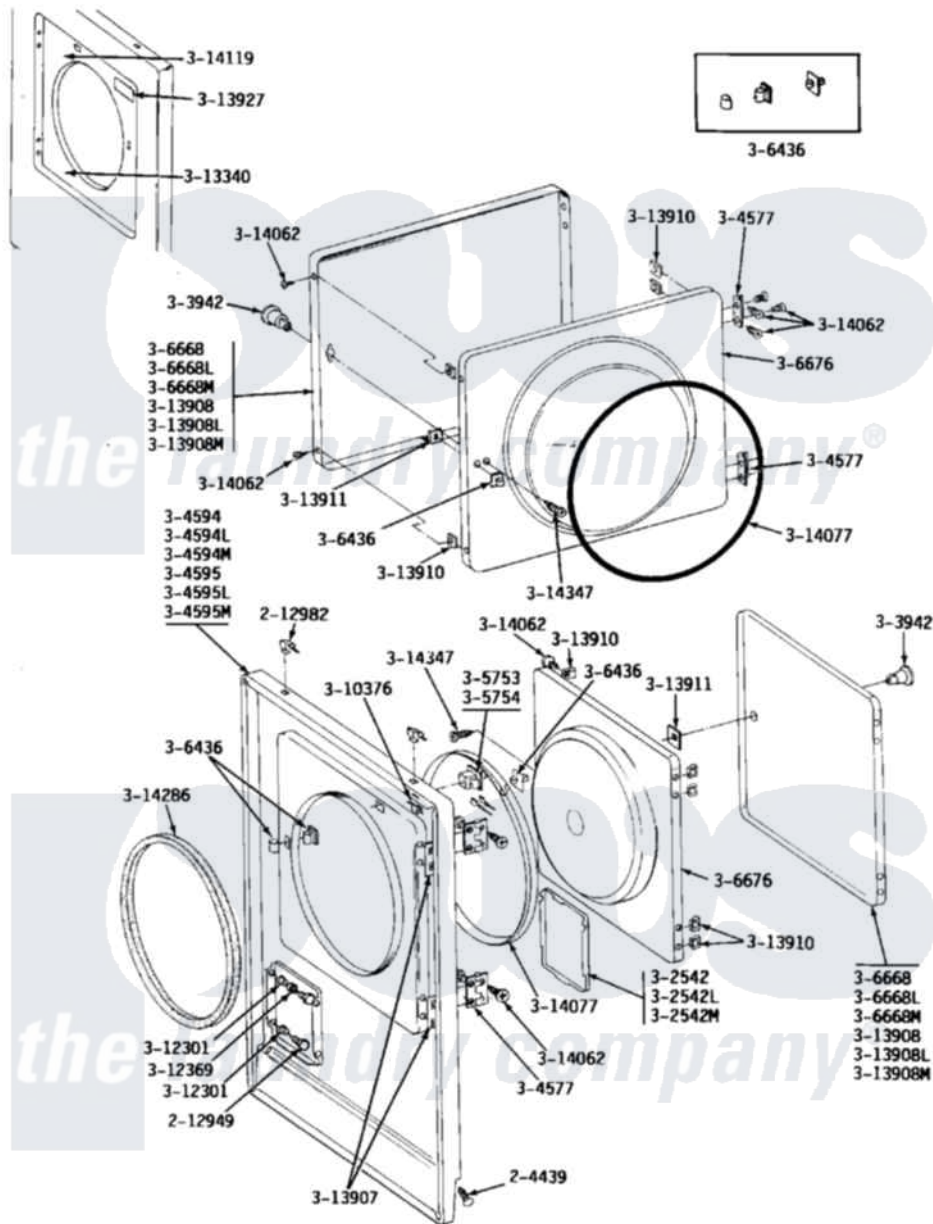

# Maytag GDE24CT 06 - FRONT PANEL & DOOR ASSEMBLY

Maytag Commercial Maytag GDE24CT Dryer Parts Parts Diagram 06 - FRONT PANEL & DOOR ASSEMBLY  
 Click on the part number to view part

Item	Original Part Number	Replaced By	Status	Part Description
001	<a href="#">204439</a>			Screw And Fstner Assembly
002	212949	<a href="#">22001866</a>		Screw, Relay
003	212982	<a href="#">22001650</a>		Fastener, Spring
NI	NLA		Not Available	ACCESS DOOR (WHITE)
"	NLA		Not Available	ACCESS DOOR-ALMOND
"	NLA		Not Available	ACCESS DOOR-HARVEST WHEAT
"	NLA		Not Available	KNOB AND SCREW
"	NLA		Not Available	FRONT PANEL-WHITE
"	NLA		Not Available	FRONT PANEL-ALMOND
"	NLA		Not Available	FRONT PANEL-HARVEST WHEAT
014	Y304577	<a href="#">33001230</a>		Hinge, Door
015	<a href="#">Y305753</a>	<a href="#">W10169313</a>		Switch-Dor
016	Y305754	<a href="#">W10169313</a>		Switch-Dor
017	<a href="#">306436</a>			Door Latch Kit--W
018	<a href="#">Y306668</a>			DOOR (WHT)

NI	NLA	Not Available	DOOR-ALMOND
"	NLA	Not Available	DOOR-HARVEST WHEAT
"	NLA	Not Available	INNER DOOR WITH KNOB
022	<a href="#">Y310376</a>		Clip, Door Switch Harness
NI	NLA	Not Available	BUSHING FOR ACCESS STUD
024	<a href="#">312369</a>		Sleeve, Access Panel Stud Part Not Used
025	<a href="#">Y313340</a>		LABEL, LINT SCREEN INSTRUCTION
026	<a href="#">Y313907</a>		Fastener, Twin
027	<a href="#">Y313908</a>		DOOR PANEL-WHITE
NI	NLA	Not Available	DOOR PANEL-ALMOND
"	NLA	Not Available	DOOR PANEL-HARVEST WHEAT
030	<a href="#">Y313910</a>		Clip, Door Liner To Outer Panel
031	<a href="#">Y313911</a>		Door Strike Retainer
032	<a href="#">Y313927</a>		INSTRUCTION LABEL
033	<a href="#">Y314062</a>		Screw, Door Hinge And Panel
034	<a href="#">314077</a>		Door Seal
NI	NLA	Not Available	GAS IGNITION LABEL
036	<a href="#">314286</a>		Seal For Front Panel
NI	NLA	Not Available	SCREW FOR DOOR KNOB----NA